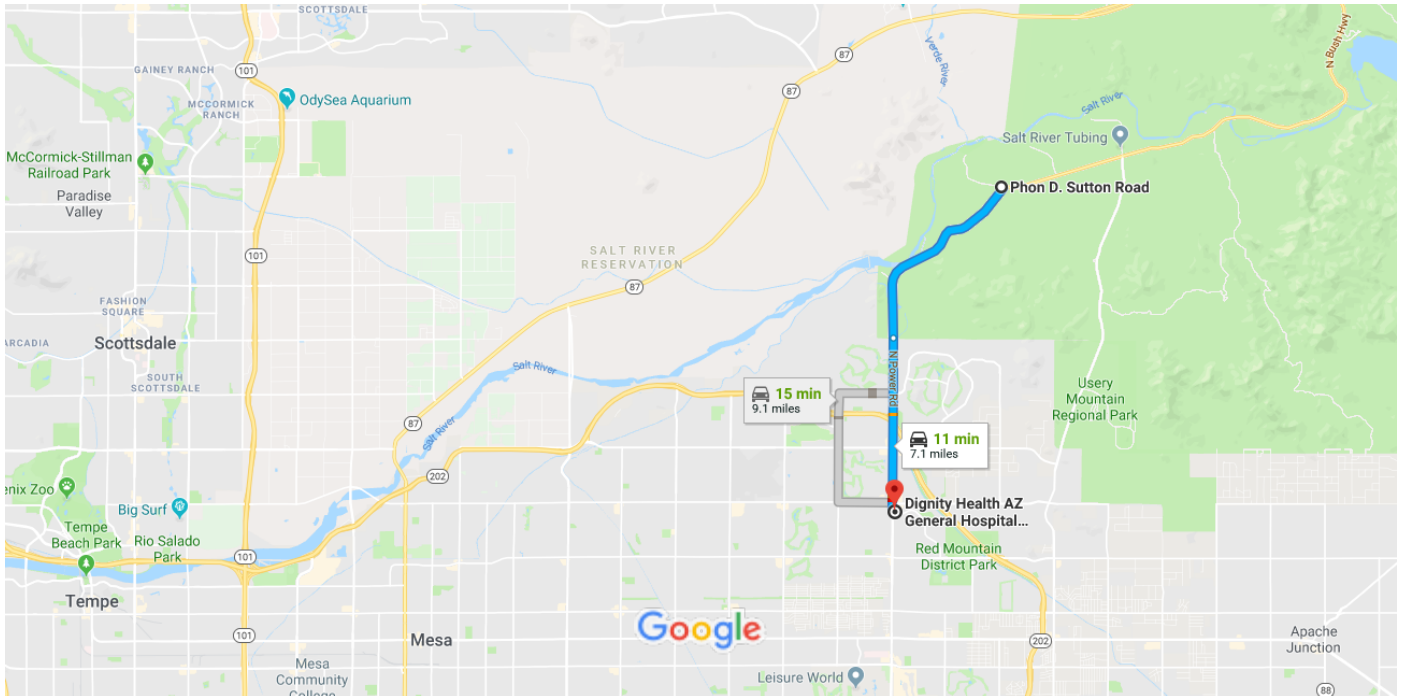

**Orienteering Event
Safety Plan**
Coon Bluff
Tonto National Forest,
Arizona

Safety Plan Under Construction

**Orienteering Event
Safety Plan**
Coon Bluff
Tonto National Forest,
Arizona

**Attachment 1
Map to Local Emergency Hospital**

Phon D. Sutton Rd, Mesa, AZ 85215 to Dignity Health AZ General Hospital Emergency Room-Mesa Drive 7.1 miles, 11 min

Map data ©2018 Google 2 mi

Phon D. Sutton Rd

Mesa, AZ 85215

- ↑ 1. Head east on Phon D. Sutton Rd toward N Bush Hwy
_____ 259 ft
- ↘ 2. Turn right at the 1st cross street onto N Bush Hwy
_____ 3.8 mi
- ↑ 3. N Bush Hwy turns slightly right and becomes N Power Rd
_____ 3.2 mi
- ↙ 4. Turn left
_____ 348 ft
- ↘ 5. Turn right
_____ 112 ft
- ↘ 6. Turn right
 - ⓘ Destination will be on the left
_____ 89 ft

Dignity Health AZ General Hospital Emergency Room-Mesa

1833 N Power Rd, Mesa, AZ 85205

These directions are for planning purposes only. You may find that construction projects, traffic, weather, or other events may cause conditions to differ from the map results, and you should plan your route accordingly. You must obey all signs or notices regarding your route.