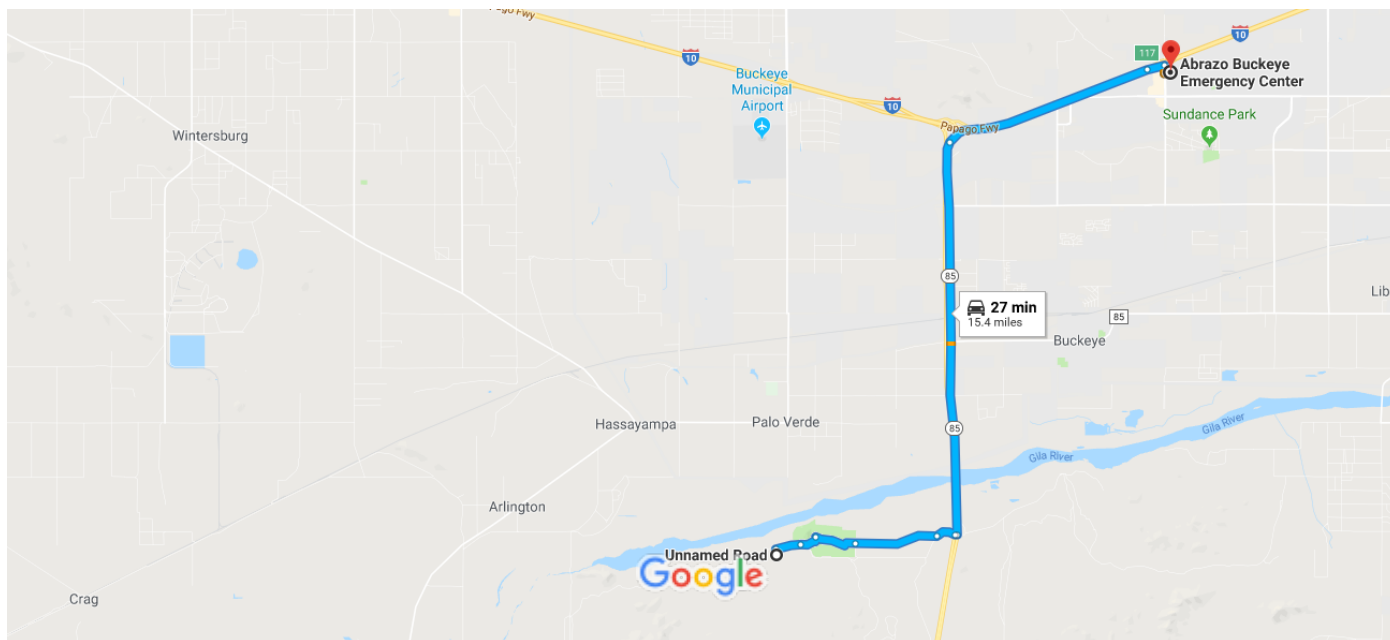

**Orienteering Event
Safety Plan
Robbins Butte
Buckeye, Arizona**

Event Director		Cell:
Cell Reception	Cell reception maybe 1 or 2 bars and unreliable. Closest reliable reception is on Hwy 85 toward I-10	
Emergency Medical Service	Ambulance Police Fire Search	911
For Responders	Event Location - Registration Table	
	Robbins Butte event site is are located south of the Gila River and just west of AZ 85, Turn right (west) at the sign for Robbins Butte Wildlife Area.	
Event Location (UTM)	343551.92, 3687252.06	
Event Location (Lat/Long)	33°18'47.0"N 112°40'50.2"W 33.313042, -112.680613	
Event Location (Directions)	<ul style="list-style-type: none"> • Travel west on Interstate-10 to exit 112. Take exit 112. The exit sign indicates "AZ85 to I-8, Yuma, San Diego". • Proceed south on AZ Highway 85 for about 7 miles to milepost 147 (south of the Gila River bridge). Turn right (west) at the sign for Robbins Butte Wildlife Area. • Continue approximately 3.8 miles on a dirt road. Keep left when you arrive at a sign indicating "Robbins Butte Wildlife Area & access to Robbins Butte". • Arrive at the Robbins Butte event parking and start/finish line on the south side of the road just south-east of Robbins Butte. (N33°18.8384' W112°40.8891 WGS-84). 	
Contacts		
Local Emergency Room Hospital	Abrazo Buckeye Emergency Center (623) 925-3980 525 S Watson Rd, Buckeye, AZ 85326	Approximately 15.5 miles Directions: see Attachment 1
Park Ranger		
Police Department	Buckeye Police Station (623) 349-6400 100 N Apache Rd # D, Buckeye, AZ 85326	
Fire Department	Buckeye Fire Station 701 (623) 349-6700 404 S Miller Rd, Buckeye, AZ 85326	

**Orienteering Event
Safety Plan**
Robbins Butte
Buckeye, Arizona

Attachment 1
Map to Local Emergency Hospital

Unnamed Road, Buckeye, AZ 85326 to Abrazo Buckeye Emergency Center Drive 15.4 miles, 27 min