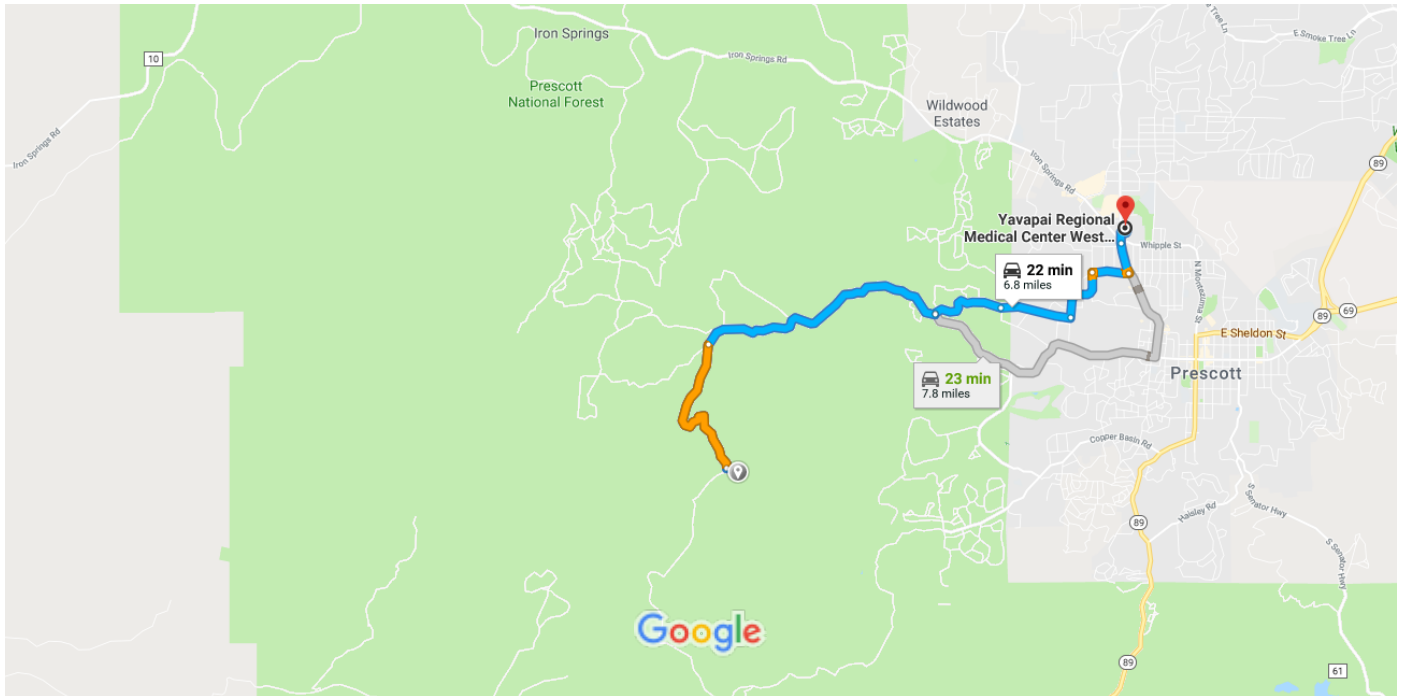

**Orienteering Event
Safety Plan
Thumb Butte
Big Juniper Event Site
Prescott, Arizona**

Event Director		Cell:
Cell Reception		
Emergency Medical Service	Ambulance Police Fire Search	911 (reception is spotty and unreliable) Cell coverage maps indicate spotty 1 to 2 bar reception possible on Thumb Butte Road.
For Responders	Event Location - Registration Table Off Thumb Butte Road, 300 meters down Forest Road 51, Prescott, Arizona	
Event Location (UTM)	358365.97, 3821677.02	
Event Location (Lat/Long)	34.527041,-112.543231 34°31'37.4"N 112°32'35.6"W	
Event Location (Directions)	<ul style="list-style-type: none"> • From Prescott's Courthouse Square, travel west on Gurley approximately 1.4 miles to Thumb Butte Road. • Keep left on Thumb Butte Road and continue west for an additional 2.1 miles to the Thumb Butte Park Recreation Area. • After arriving at the Thumb Butte Day Use Area, continue on Thumb Butte Road for approximately 1.8 miles to the intersection with Forest Road 373 (FR 373). • Turn left and travel south on FR 373 for approximately 1.8 miles. Look for orange and white orienteering signs at FR 51. • Turn left onto FR 51 and travel to the event site about 300 meters down the road. 	
Contacts		
Local Emergency Room Hospital	Yavapai Regional Medical Center West 1003 Willow Creek Rd, Prescott, AZ 86301 (928) 445-2700	Approximately 7 miles Directions: see Attachment 1
Park Ranger	Bradshaw Ranger Station Cortez Office 344 S Cortez St Prescott, AZ 86303 (928) 443-8000 - non emergency	
Police Department	Prescott Police Department (222 S Marina St, Prescott, AZ 86303 (928) 777-1900	

**Attachment 1
Map to Local Emergency Hospital**

34.527041,-112.543231 to Yavapai Regional Medical Center West Campus Emergency Room

Drive 6.8 miles, 22 min

Map data ©2018 Google 1 mi

via Thumb Butte Rd
Fastest route

22 min
6.8 miles

via Thumb Butte Rd and W Gurley St

23 min
7.8 miles