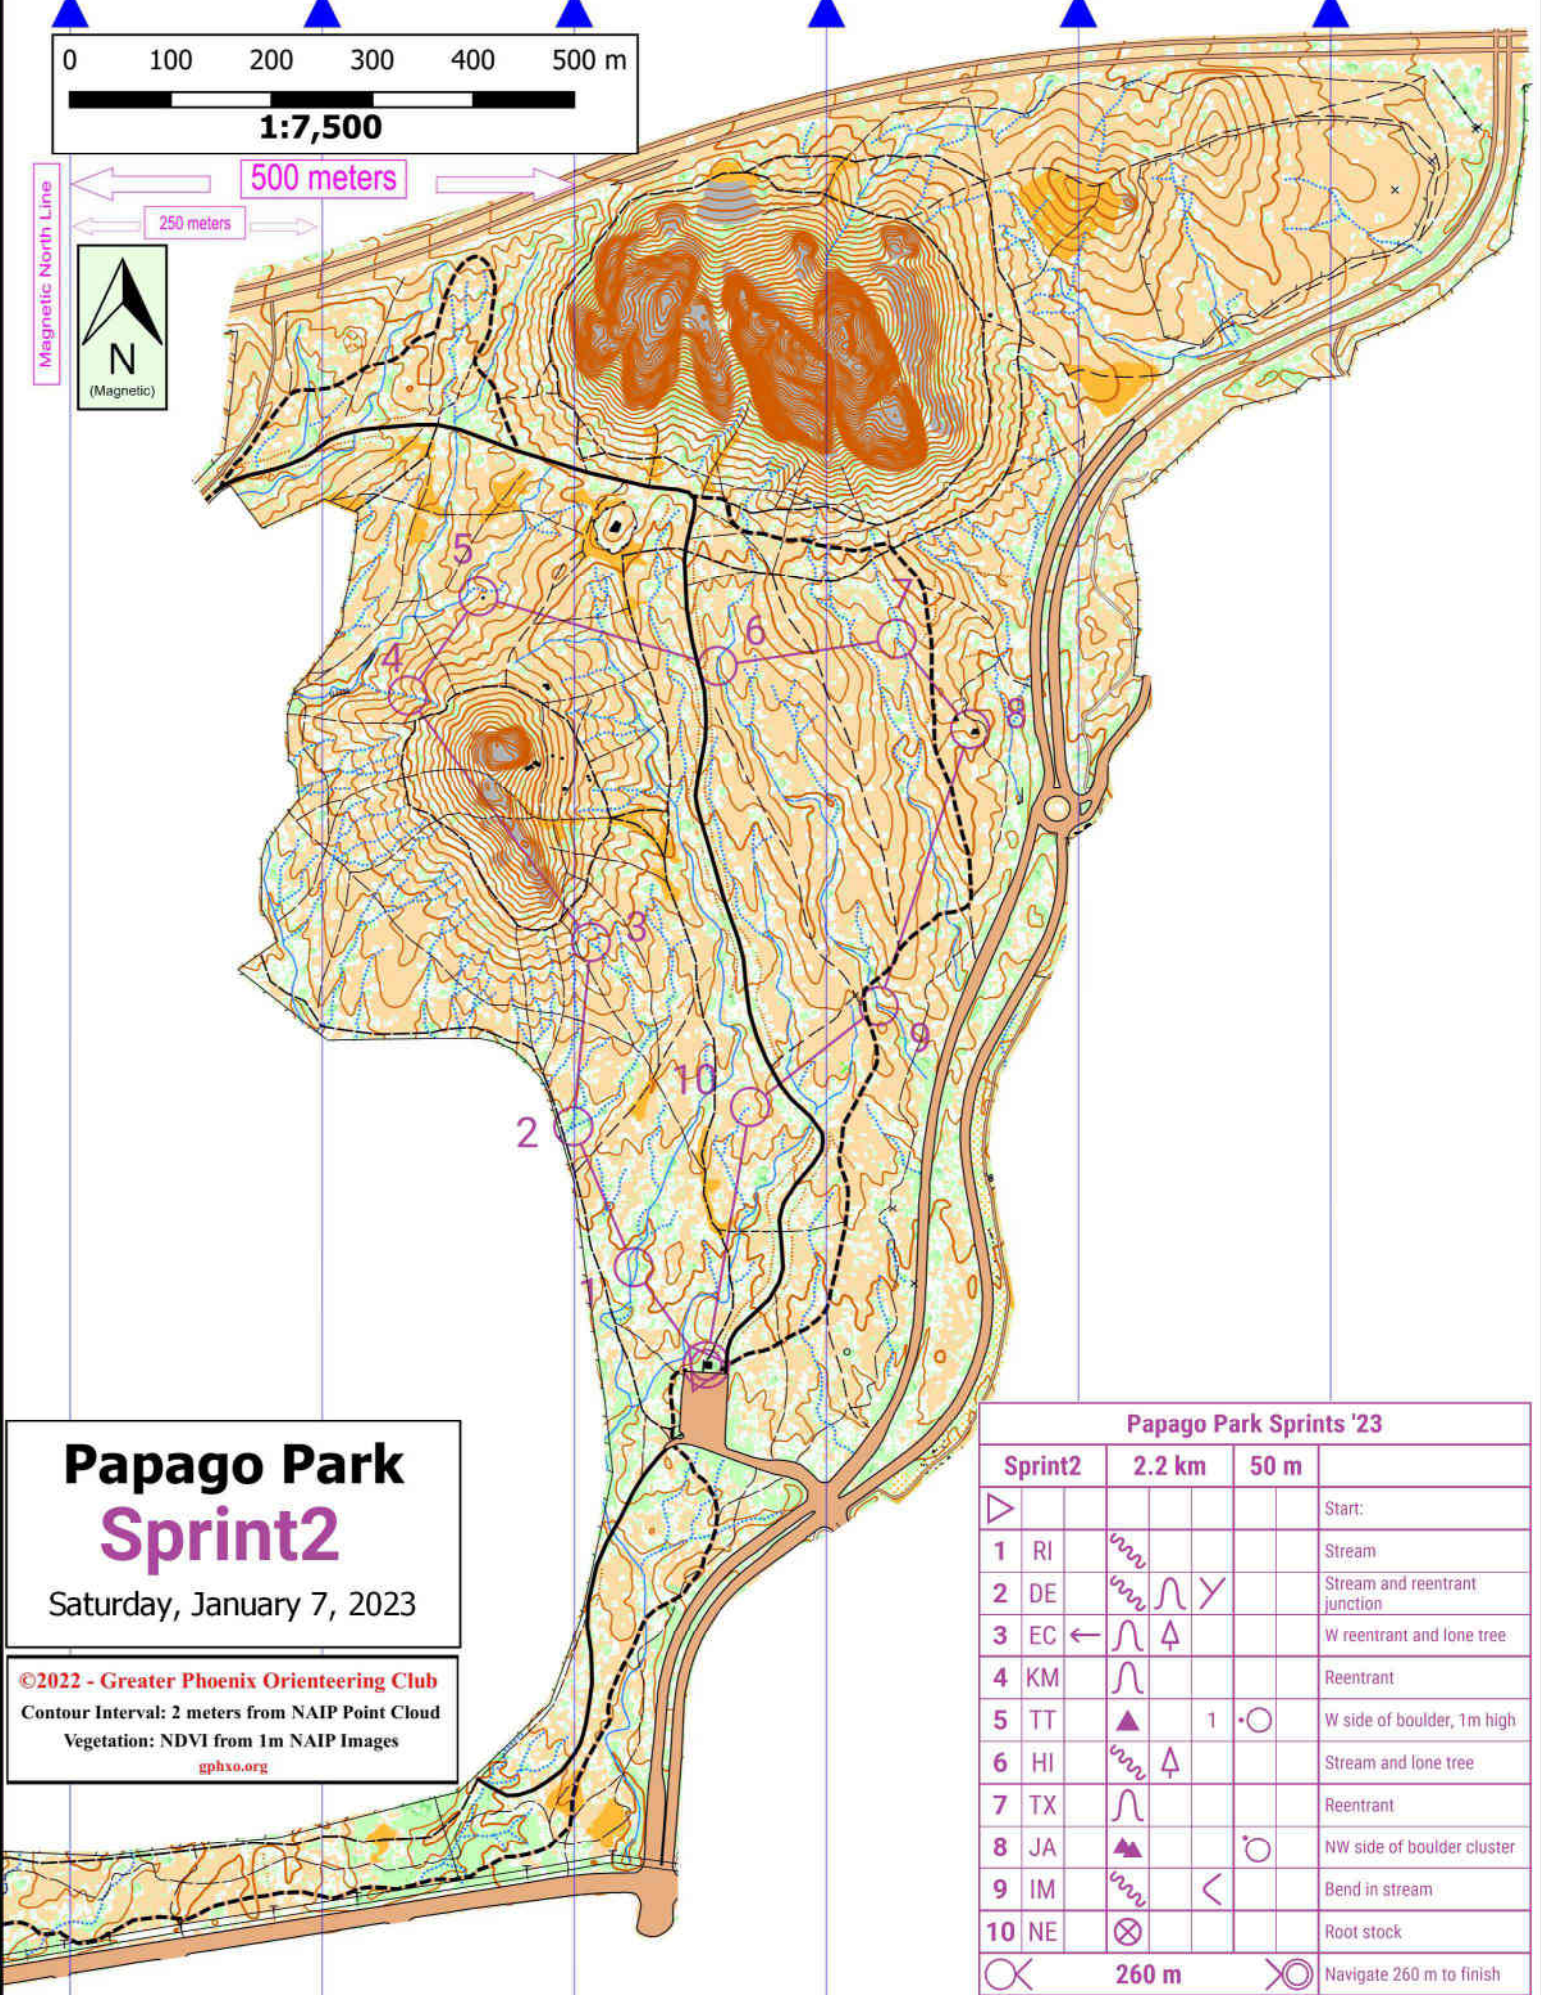

500 meters
250 meters

Papago Park Sprint2

Saturday, January 7, 2023

©2022 - Greater Phoenix Orienteering Club
Contour Interval: 2 meters from NAIP Point Cloud
Vegetation: NDVI from 1m NAIP Images
gphxo.org

Papago Park Sprints '23					
Sprint2	2.2 km	50 m			
▷					Start:
1 RI					Stream
2 DE					Stream and reentrant junction
3 EC					W reentrant and lone tree
4 KM					Reentrant
5 TT		1			W side of boulder, 1m high
6 HI					Stream and lone tree
7 TX					Reentrant
8 JA					NW side of boulder cluster
9 IM					Bend in stream
10 NE					Root stock
	260 m				Navigate 260 m to finish