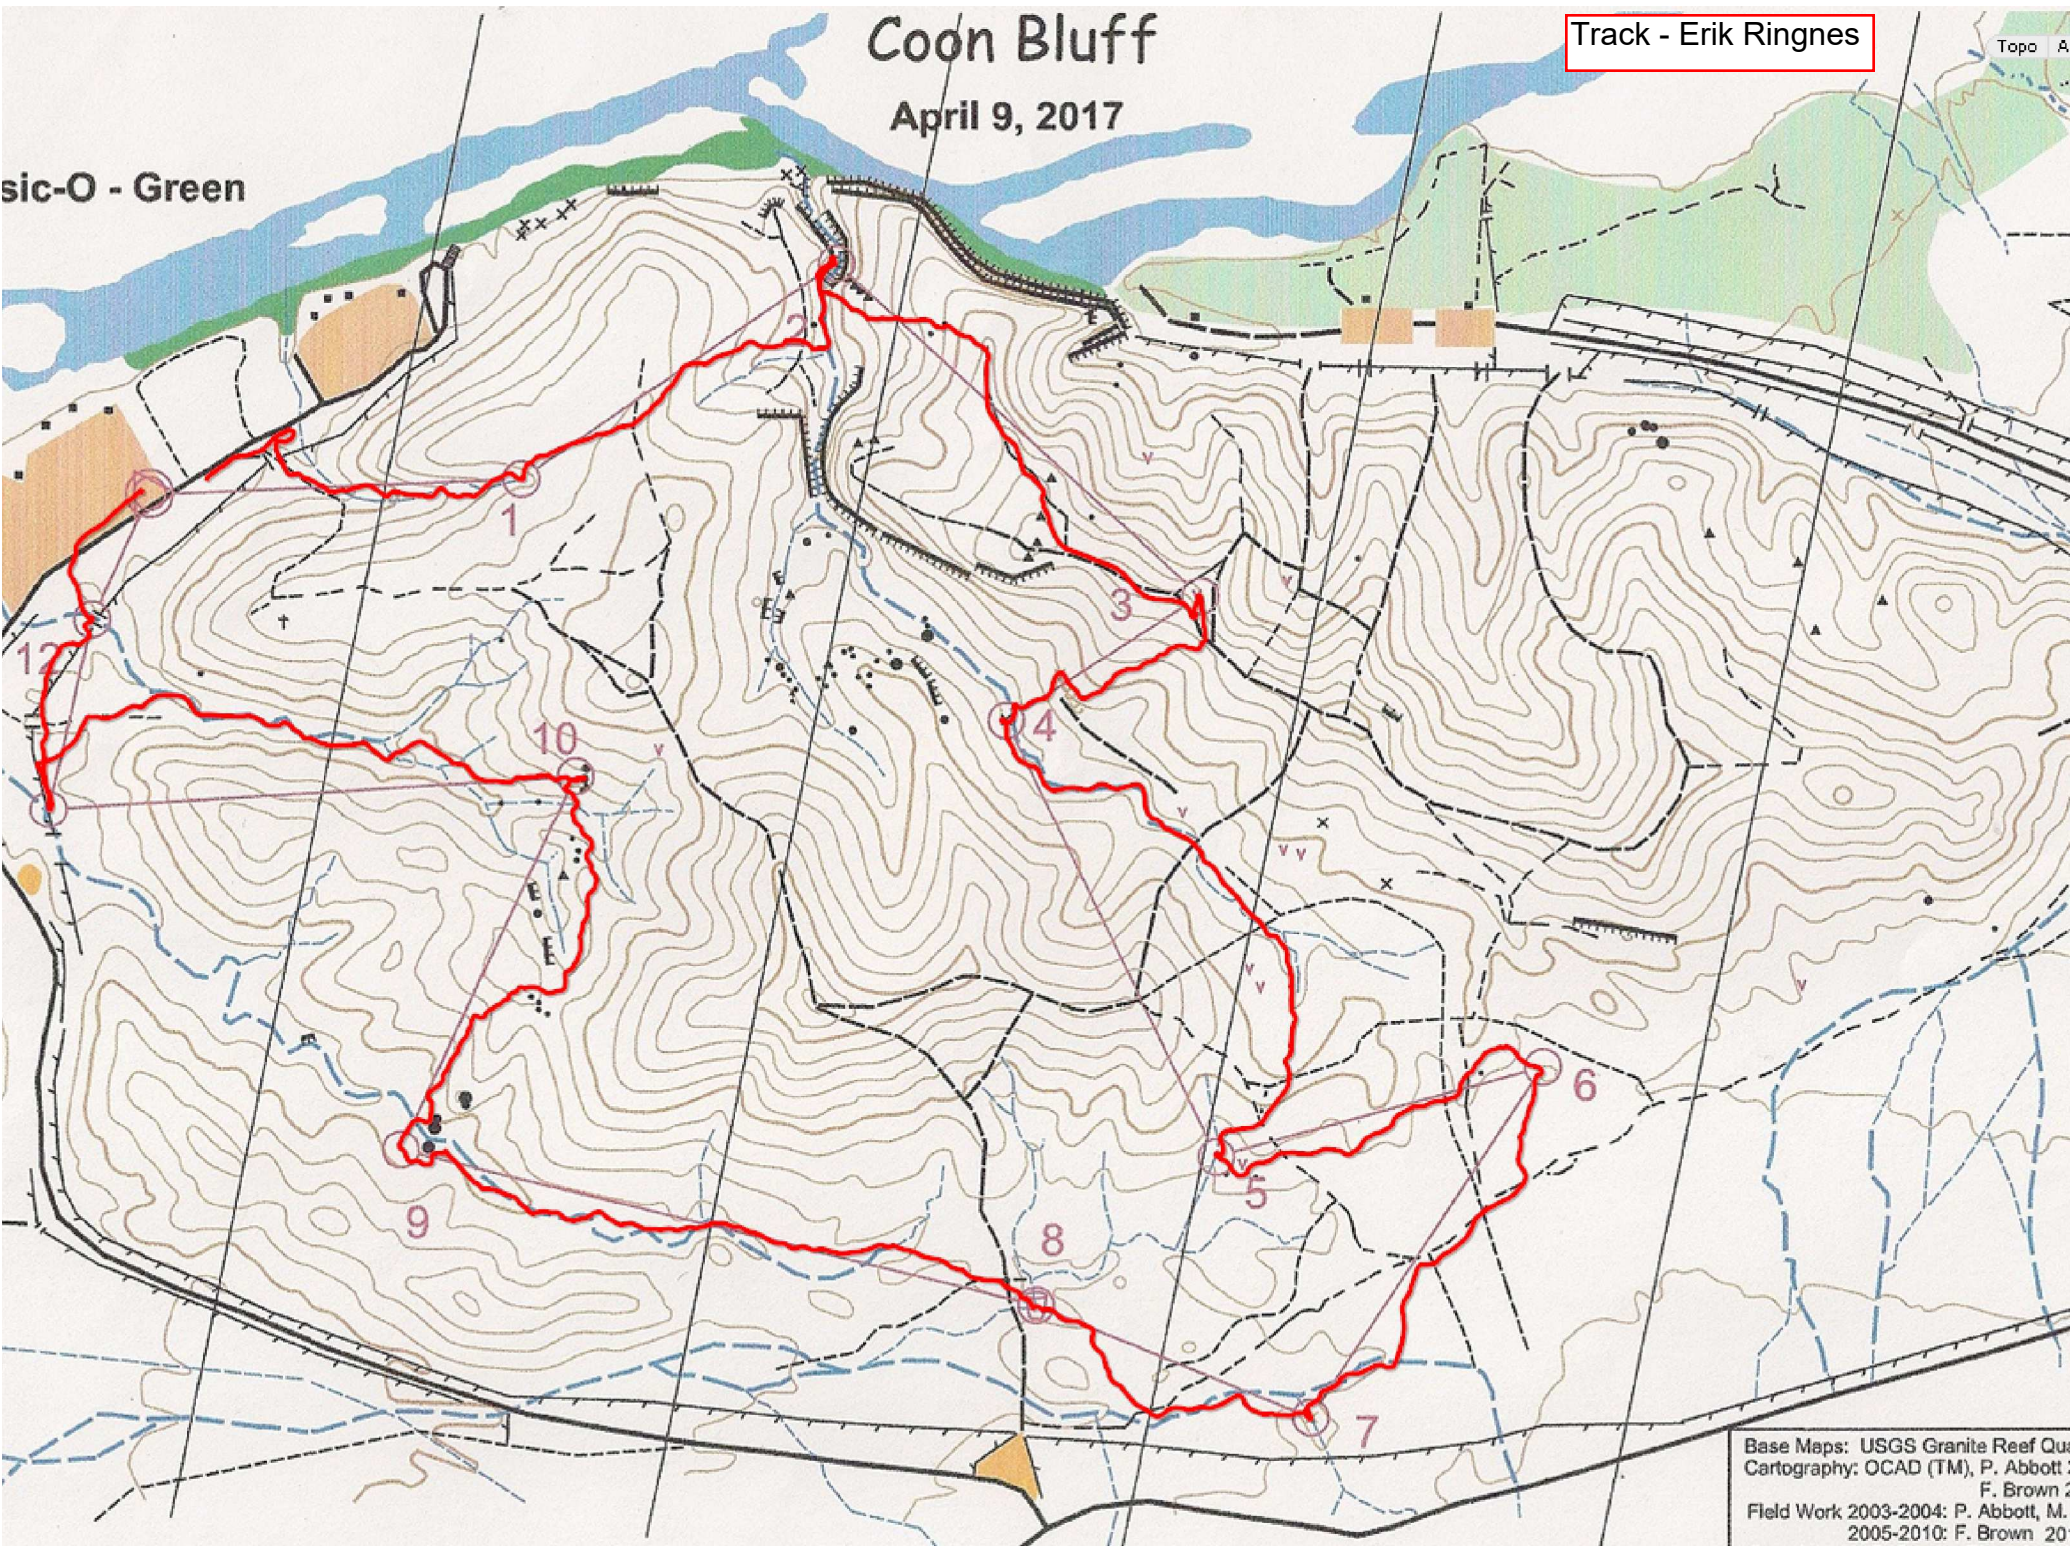

Coon Bluff

April 9, 2017

Track - Erik Ringnes

sic-O - Green

Base Maps: USGS Granite Reef Qu
Cartography: OCAD (TM), P. Abbott
F. Brown
Field Work 2003-2004: P. Abbott, M.
2005-2010: F. Brown 20