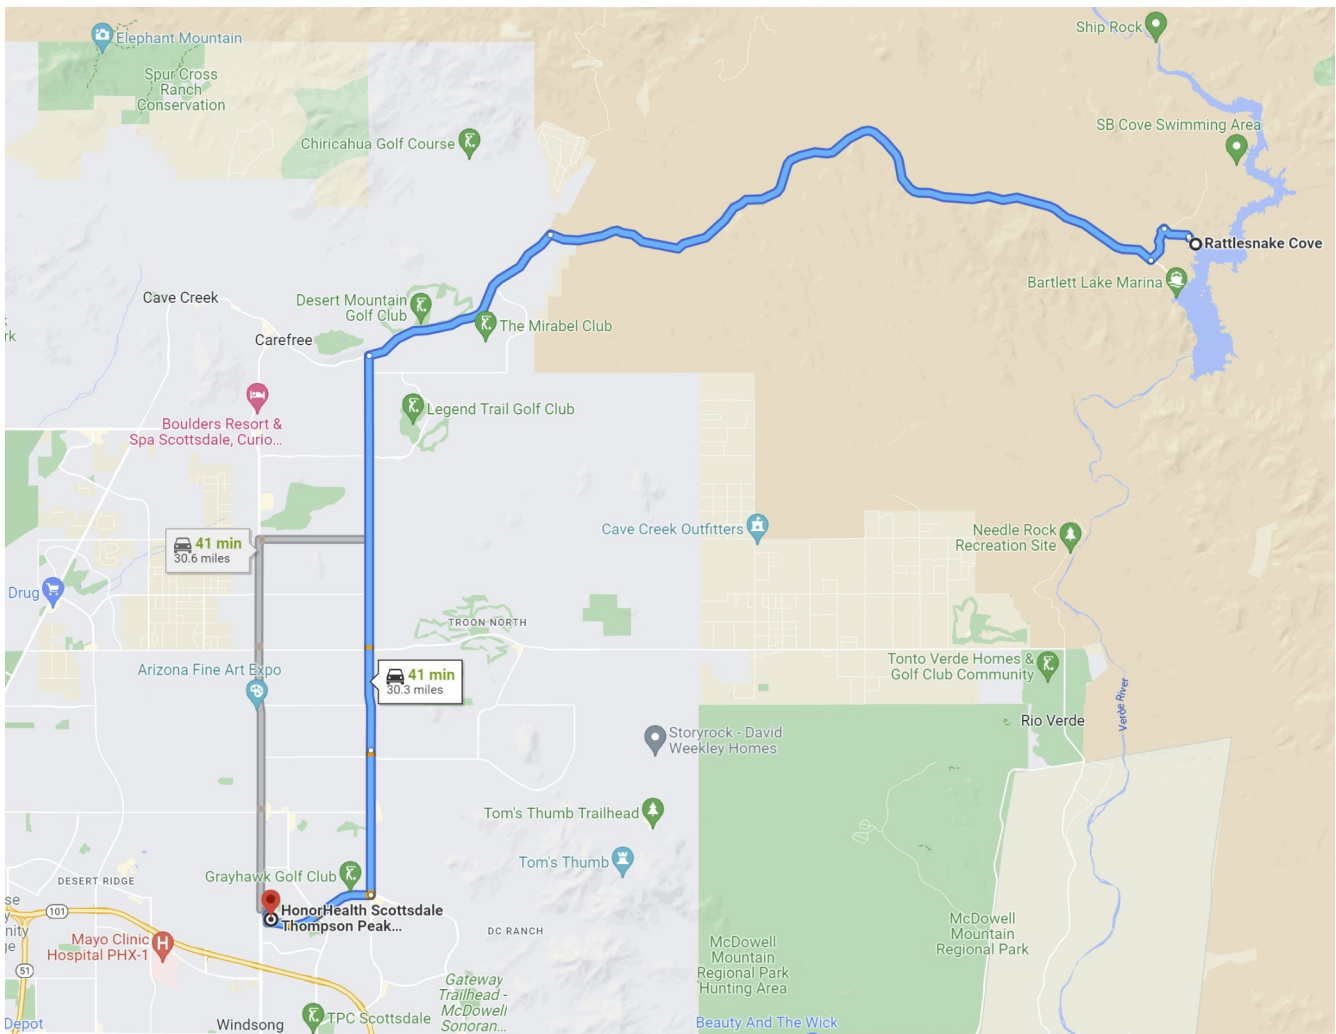

Orienteering Event Safety Plan

**Bartlett Lake,
Rattlesnake Cove
Tonto National Forest,
Arizona**

Attachment 1 Map to Local Emergency Hospital

From Rattlesnake Cove, return to Bartlett Lake Road.

- Turn right and travel west on Bartlett Lake Road to Cave Creek Road.
- Continue southwest on Cave Creek Road to Pima Road.
- Travel south on Pima Road to Thompson Peak Parkway.
- Turn west on Thompson Peak Parkway and drive to HonorHealth on Scottsdale Healthcare Drive.

Orienteering Event Safety Plan

**Bartlett Lake,
Rattlesnake Cove
Tonto National Forest,
Arizona**

Attachment 2 Map to Sheriff's Department

From Rattlesnake Cove:

- Travel west on Rattlesnake Cove Road to North Lake Road.
- Continue southwest (left) on North Lake Road for ~0.75 miles to Bartlett Lake Road.
- Turn left (southeast) on Bartlett Lake Road and drive ~0.5 miles to the stop sign.
- At the stop sign, turn left (northeast) on South Lake Road and continue to the Maricopa County Sheriff's Office.