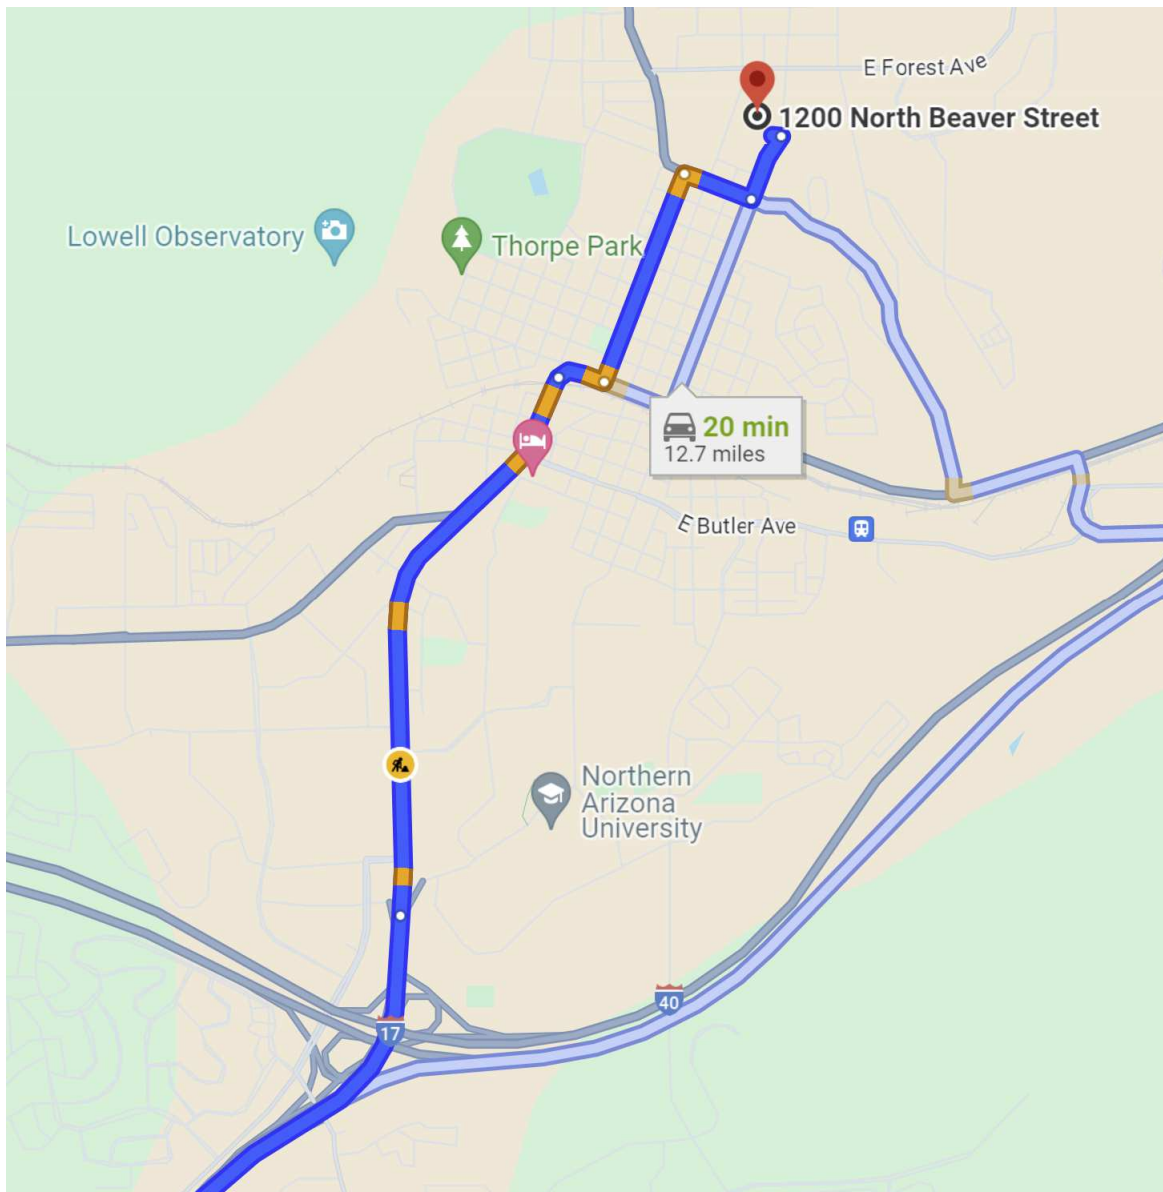

Orienteering Event Safety Plan

Kelly Canyon Trailhead Flagstaff, Arizona

Attachment 3 Closeup Map: In Flagstaff