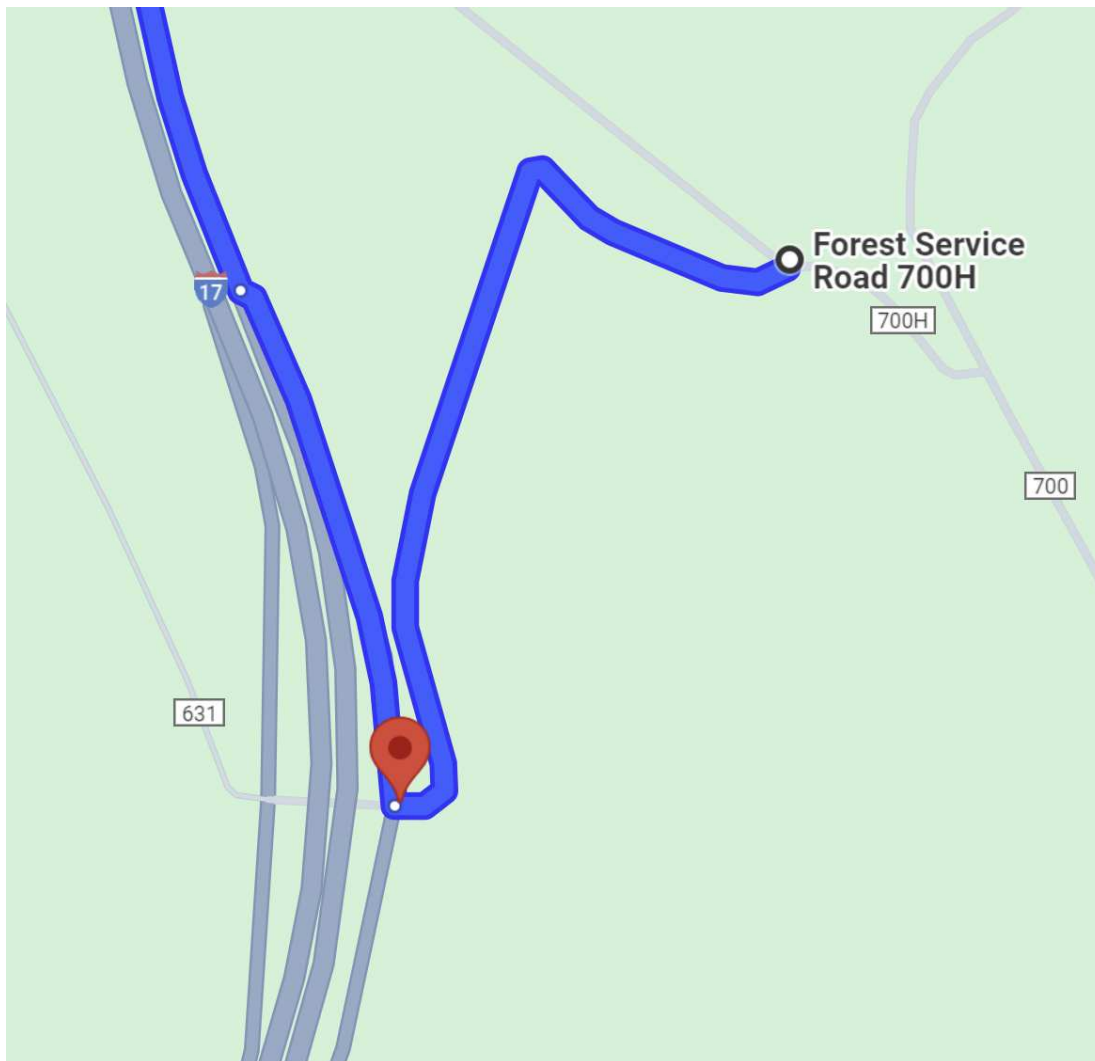

Orienteering Event Safety Plan

Kelly Canyon Trailhead Flagstaff, Arizona

Attachment 1 Map to Local Emergency Hospital

**Orienteering Event
Safety Plan**
Kelly Canyon Trailhead
Flagstaff, Arizona

Attachment 2
Closeup Map: Kelly Canyon Trailhead to the I-17 Interchange

Orienteering Event Safety Plan

Kelly Canyon Trailhead Flagstaff, Arizona

Attachment 3 Closeup Map: In Flagstaff

Orienteering Event Safety Plan

Kelly Canyon Trailhead Flagstaff, Arizona

Attachment 4 Text Directions