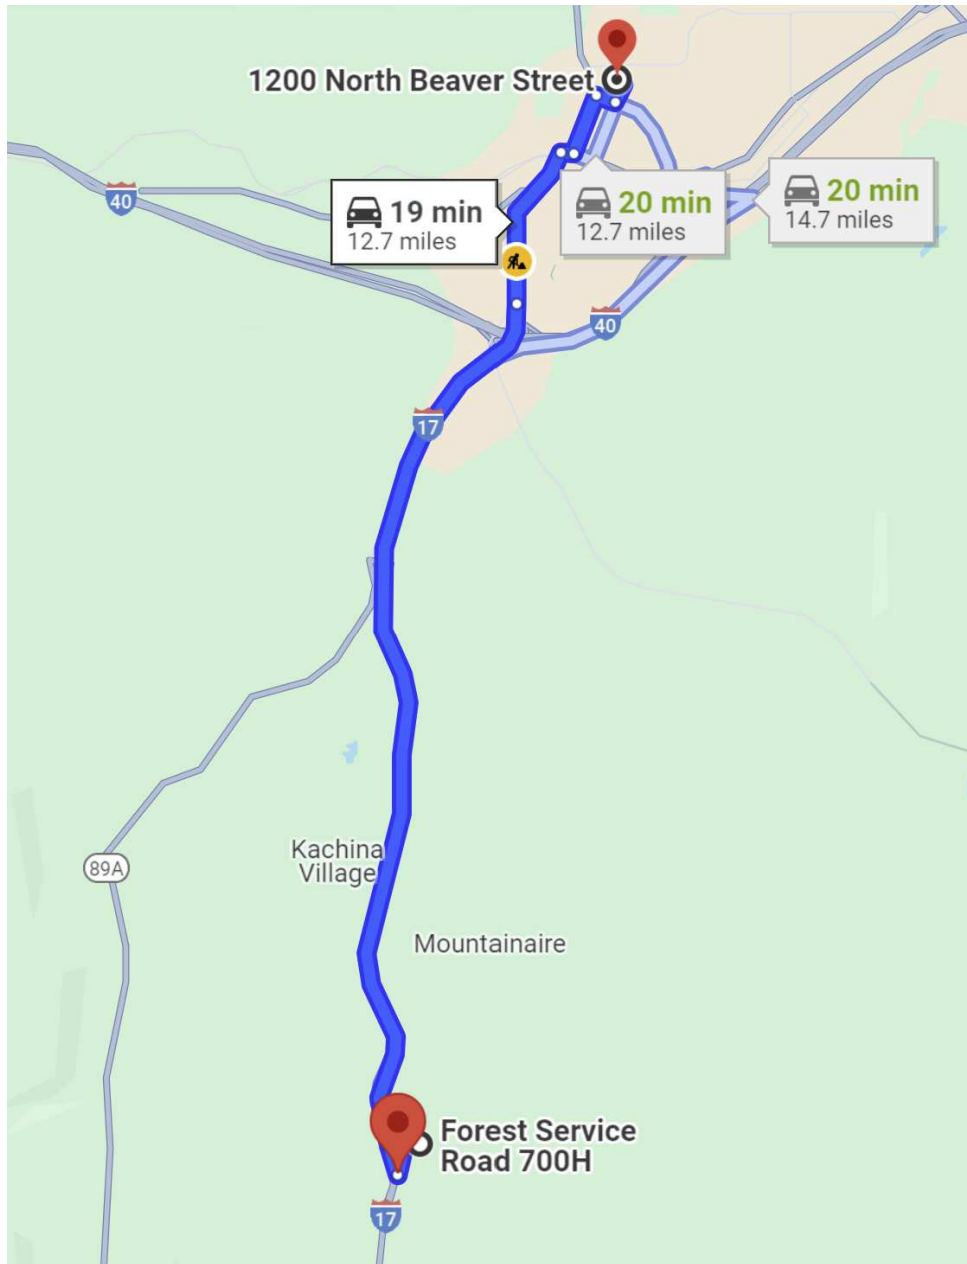

Orienteering Event Safety Plan

Kelly Canyon Trailhead Flagstaff, Arizona

| | | |
|----------------------------------|--|---|
| Event Director | | Cell: |
| Cell Reception | Mostly good coverage surrounding the trailhead. Some interference caused by terrain features (hills, deeper drainages, etc.) Mostly 3-4 bars throughout the area. | |
| Emergency Medical Service | Ambulance Police Fire Search | 911 (reception is generally good and reliable) |
| For Responders | Event Location - Registration Table South of Flagstaff on I-17, exit 331 (Kelly Canyon Road), ~0.6 miles east on FS 700H. | |
| Event Location (UTM) | 12N 438151E 3879529N | |
| Location (Lat/Long) | 35°03'23.73", -111°40'41.67" 35.056592°, -111.678242° | |
| Event Location (Directions) | <ul style="list-style-type: none"> • From Flagstaff: • Travel south on I-17 8.6 miles to exit 331, the "Kelly Canyon Road" exit. • Turn east (left) after exiting and travel ~0.6 miles on Forest Service Road 700H to the Kelly Canyon Trailhead. The trailhead is on the north side of the road. Look for the orange and white sandwich board(s). | |
| Contacts | | |
| Local Emergency Room Hospital | Flagstaff Medical Center Emergency Department (928) 773-2113 1200 N Beaver St, Flagstaff, AZ 86001 | Approximately 12.7 miles Directions: see Attachment 1 |
| Park Ranger | Coconino National Forest Supervisor's Office 1824 S. Thompson St., Flagstaff, AZ 86001 (928) 527-3600 | |
| Sheriff Department | Coconino County Sheriff 928-774-4523 – non emergency 911 E. Sawmill Rd. Flagstaff, AZ 86001 | |
| Fire Department | Flagstaff Fire Department (928) 213-2500 211 W Aspen Ave, Flagstaff, AZ 86001 | |

Orienteering Event Safety Plan

Kelly Canyon Trailhead Flagstaff, Arizona

Attachment 1 Map to Local Emergency Hospital

**Orienteering Event
Safety Plan**
Kelly Canyon Trailhead
Flagstaff, Arizona

Attachment 2
Closeup Map: Kelly Canyon Trailhead to the I-17 Interchange