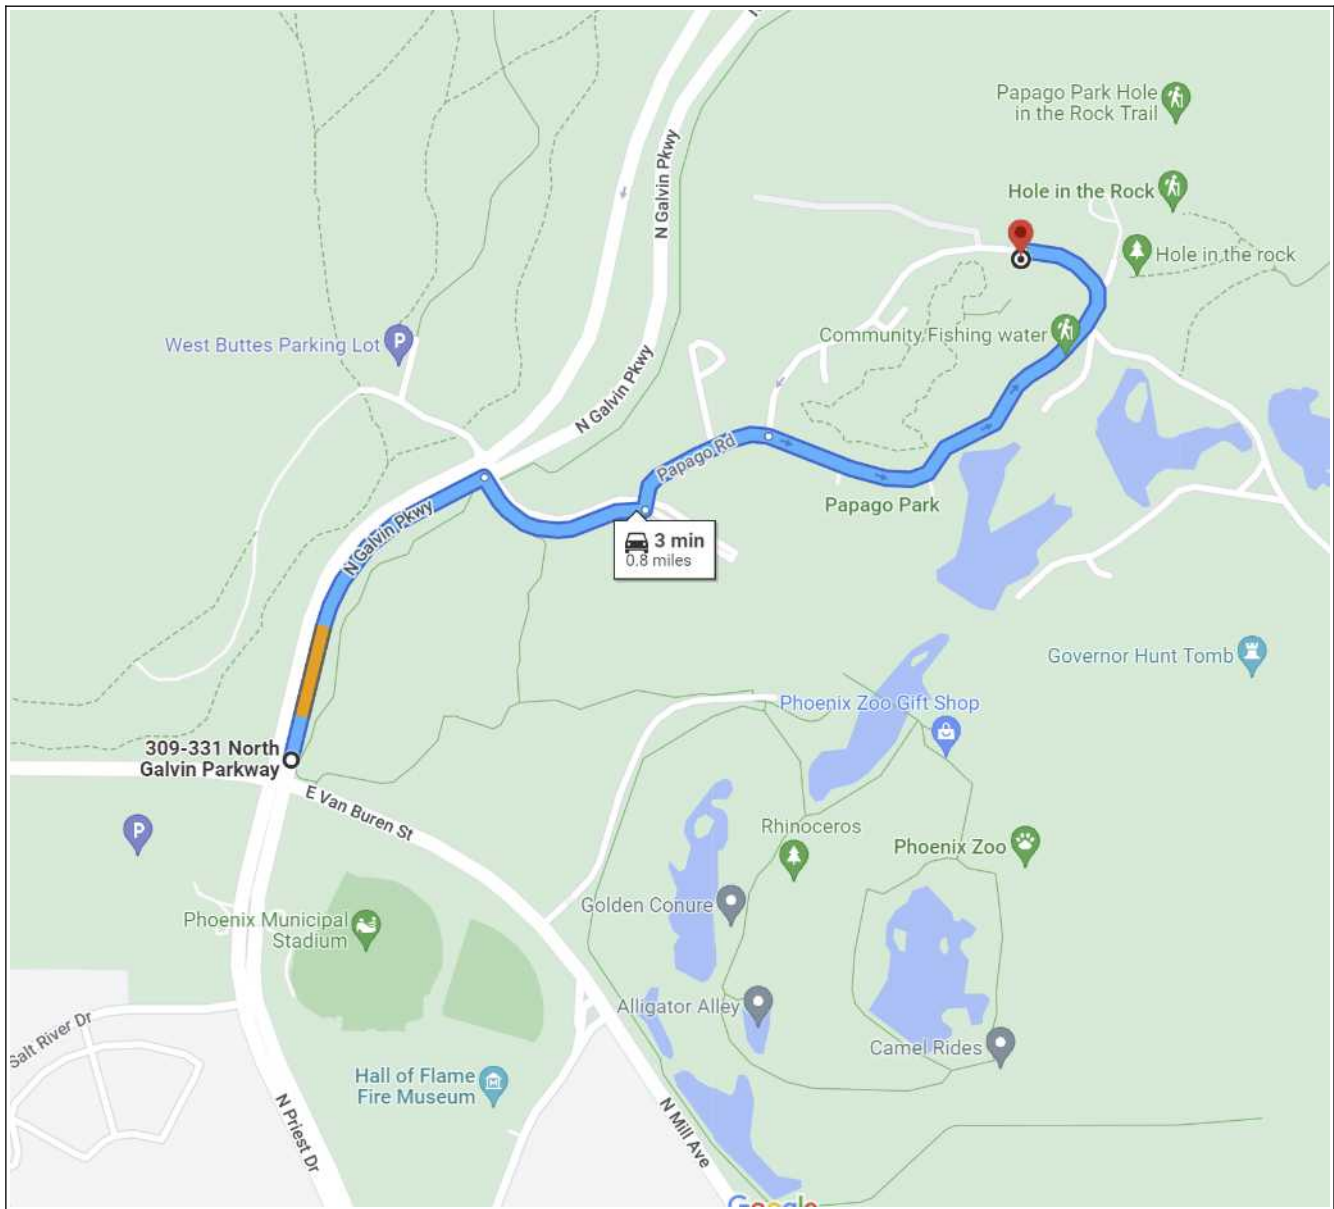

Orienteering Event Safety Plan

Papago Park - Hole-in-Rock Phoenix, Arizona

Event Director		Cell:
Cell Reception	Cell reception is available from this event location. Emergencies should use 911	
Emergency Medical Service	Ambulance, Police, Fire, Search	911
For Responders	Event Location - Registration Table Intersection of Galvin Parkway and Papago Park Road, on the same side as the Phoenix Zoo. Shortly after turning east off of Galvin Parkway into the Phoenix Zoo area, take the first left to enter the Hole-in-Rock area. Continue just past the Hole-in-Rock parking area. The event registration is on the north side of the ranger station. Look for the orange and white orienteering signs.	
Event Location (UTM)	411979E, 3702102N, 12N	
Event Location (Lat/Long)	33.4547328,-111.9471225 33°27'17.04"N 111°56'49.64"W	
Directions	To get to the Hole-in-Rock event site: <ul style="list-style-type: none"> • Travel to the intersection of Van Buren and Galvin Parkway. • Turn north on Galvin Parkway and drive 0.3 miles to the Phoenix Zoo turnoff. • Turn right (east) towards the Phoenix Zoo. At the first chance, turn left towards Hole-in-Rock. • Continue 0.5 miles to the north side of the ranger station. • The event site is located on the north side of the ranger station. Look for the orange and white orienteering signs. 	

Orienteering Event Safety Plan

Papago Park - Hole-in-Rock Phoenix, Arizona

Attachment 1 Map to Event Site

Orienteering Event Safety Plan

Papago Park - Hole-in-Rock Phoenix, Arizona

Attachment 2 Map to Local Emergency Hospital