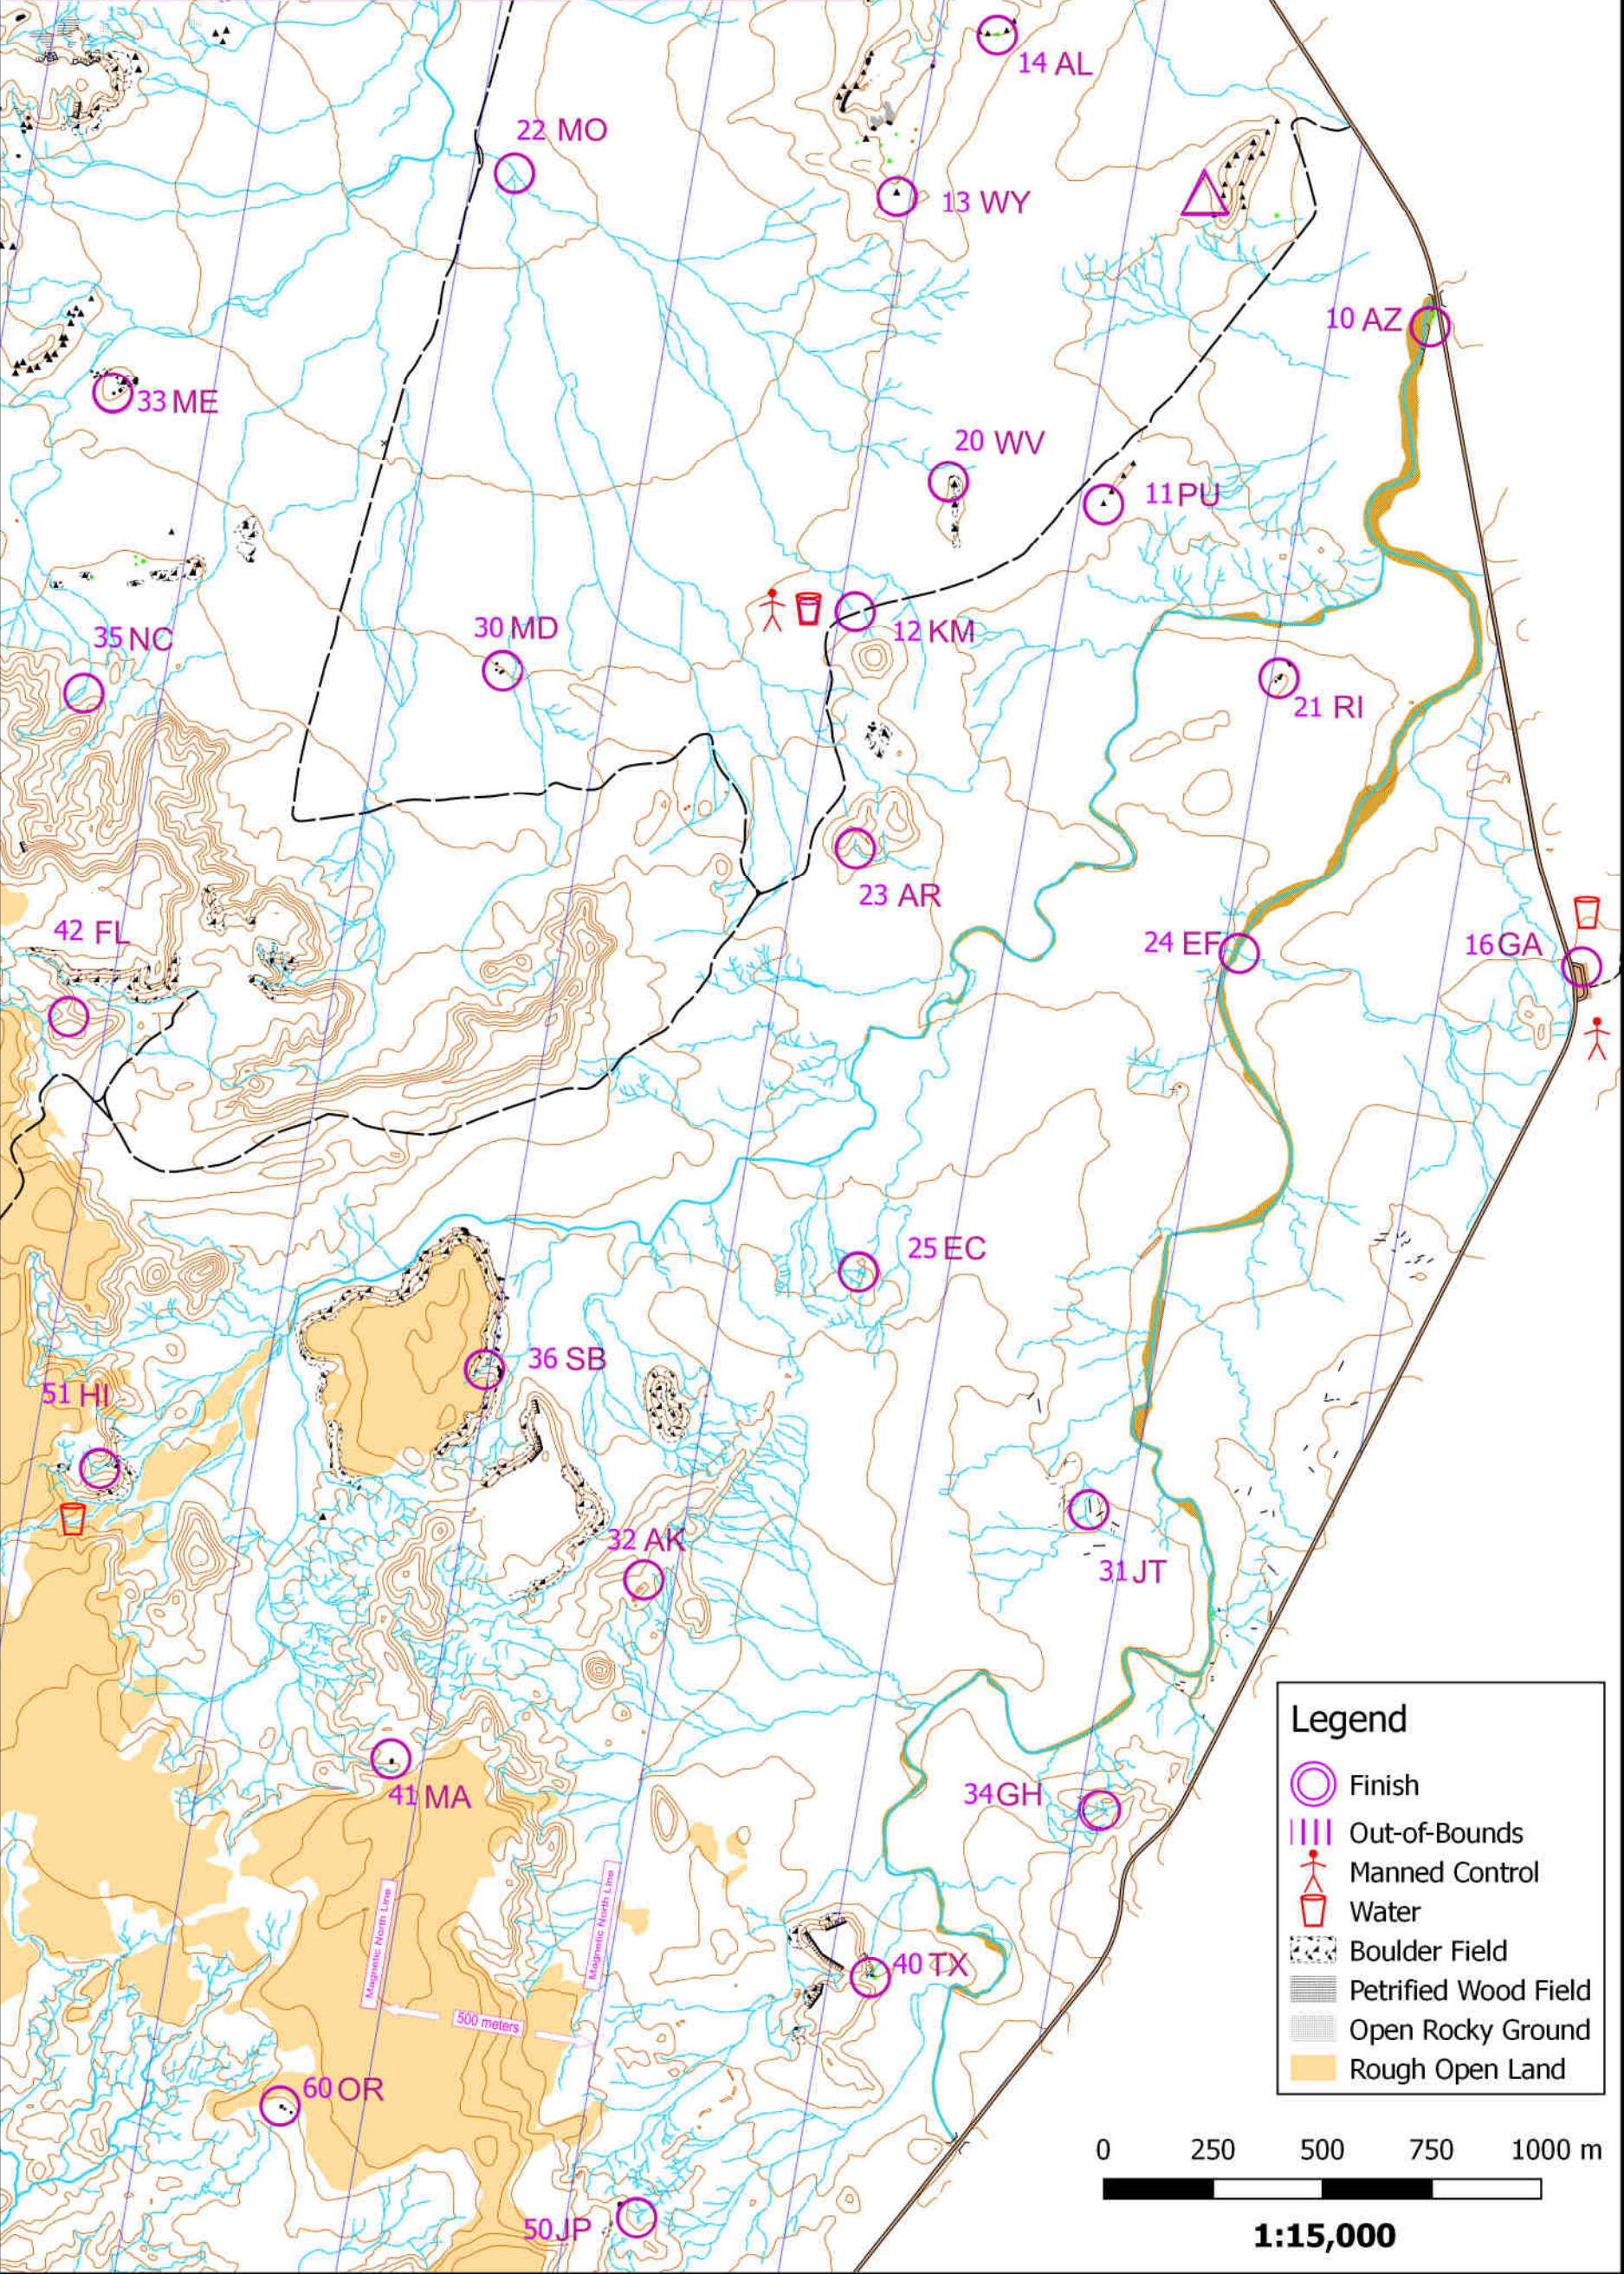

Martha's Butte

Saturday
October 14, 2017

Martha's Butte			
20.6km/469m/680 Points			
Martha's Butte			
10 AZ	11 PU	12 KM	13 WY
14 AL	15 PQ		

16 GA	20 WV	21 RI	22 MO
23 AR	24 EF	25 EC	30 MD
31 JT	32 AK		

33 ME	34 GH	35 NC	36 SB
40 TX	41 MA	42 FL	50 JP
51 HI	60 OR		

Legend

- Finish
- Out-of-Bounds
- Manned Control
- Water
- Boulder Field
- Petrified Wood Field
- Open Rocky Ground
- Rough Open Land

1:15,000