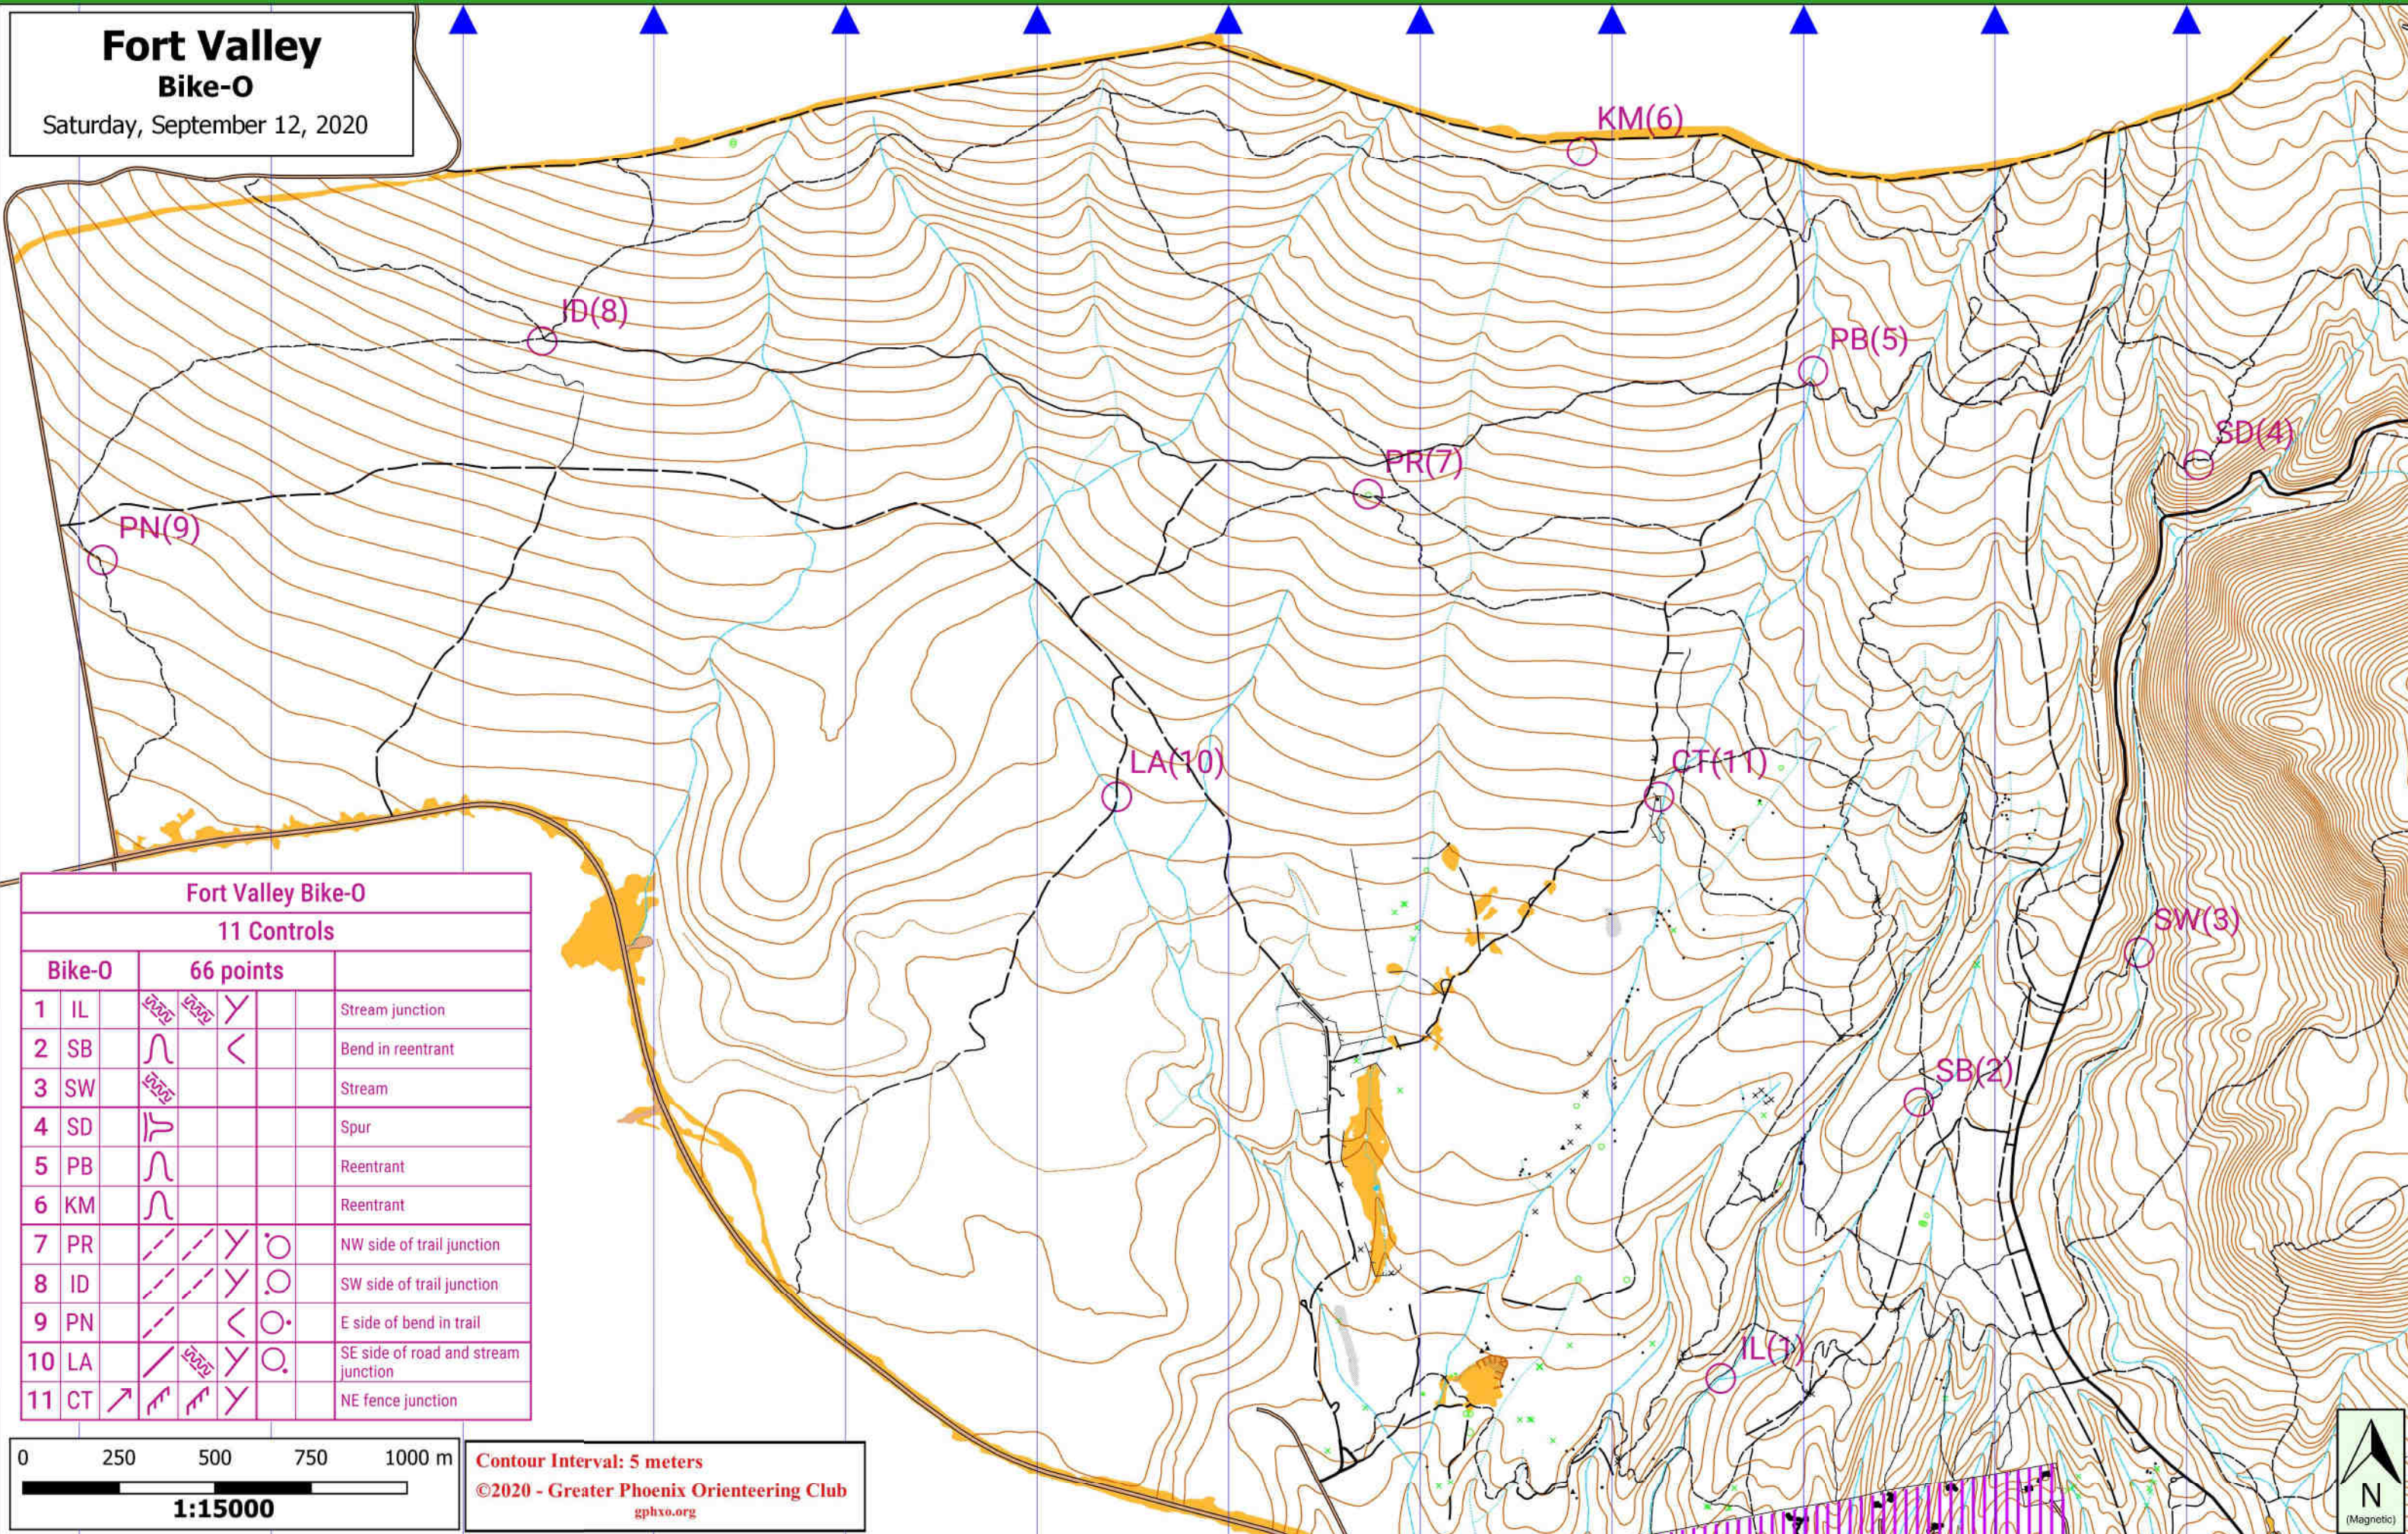

Fort Valley

Bike-O

Saturday, September 12, 2020

Fort Valley Bike-O				
11 Controls				
Bike-O	66 points			
1 IL				Stream junction
2 SB				Bend in reentrant
3 SW				Stream
4 SD				Spur
5 PB				Reentrant
6 KM				Reentrant
7 PR				NW side of trail junction
8 ID				SW side of trail junction
9 PN				E side of bend in trail
10 LA				SE side of road and stream junction
11 CT				NE fence junction

Contour Interval: 5 meters
 ©2020 - Greater Phoenix Orienteering Club
 gphxo.org