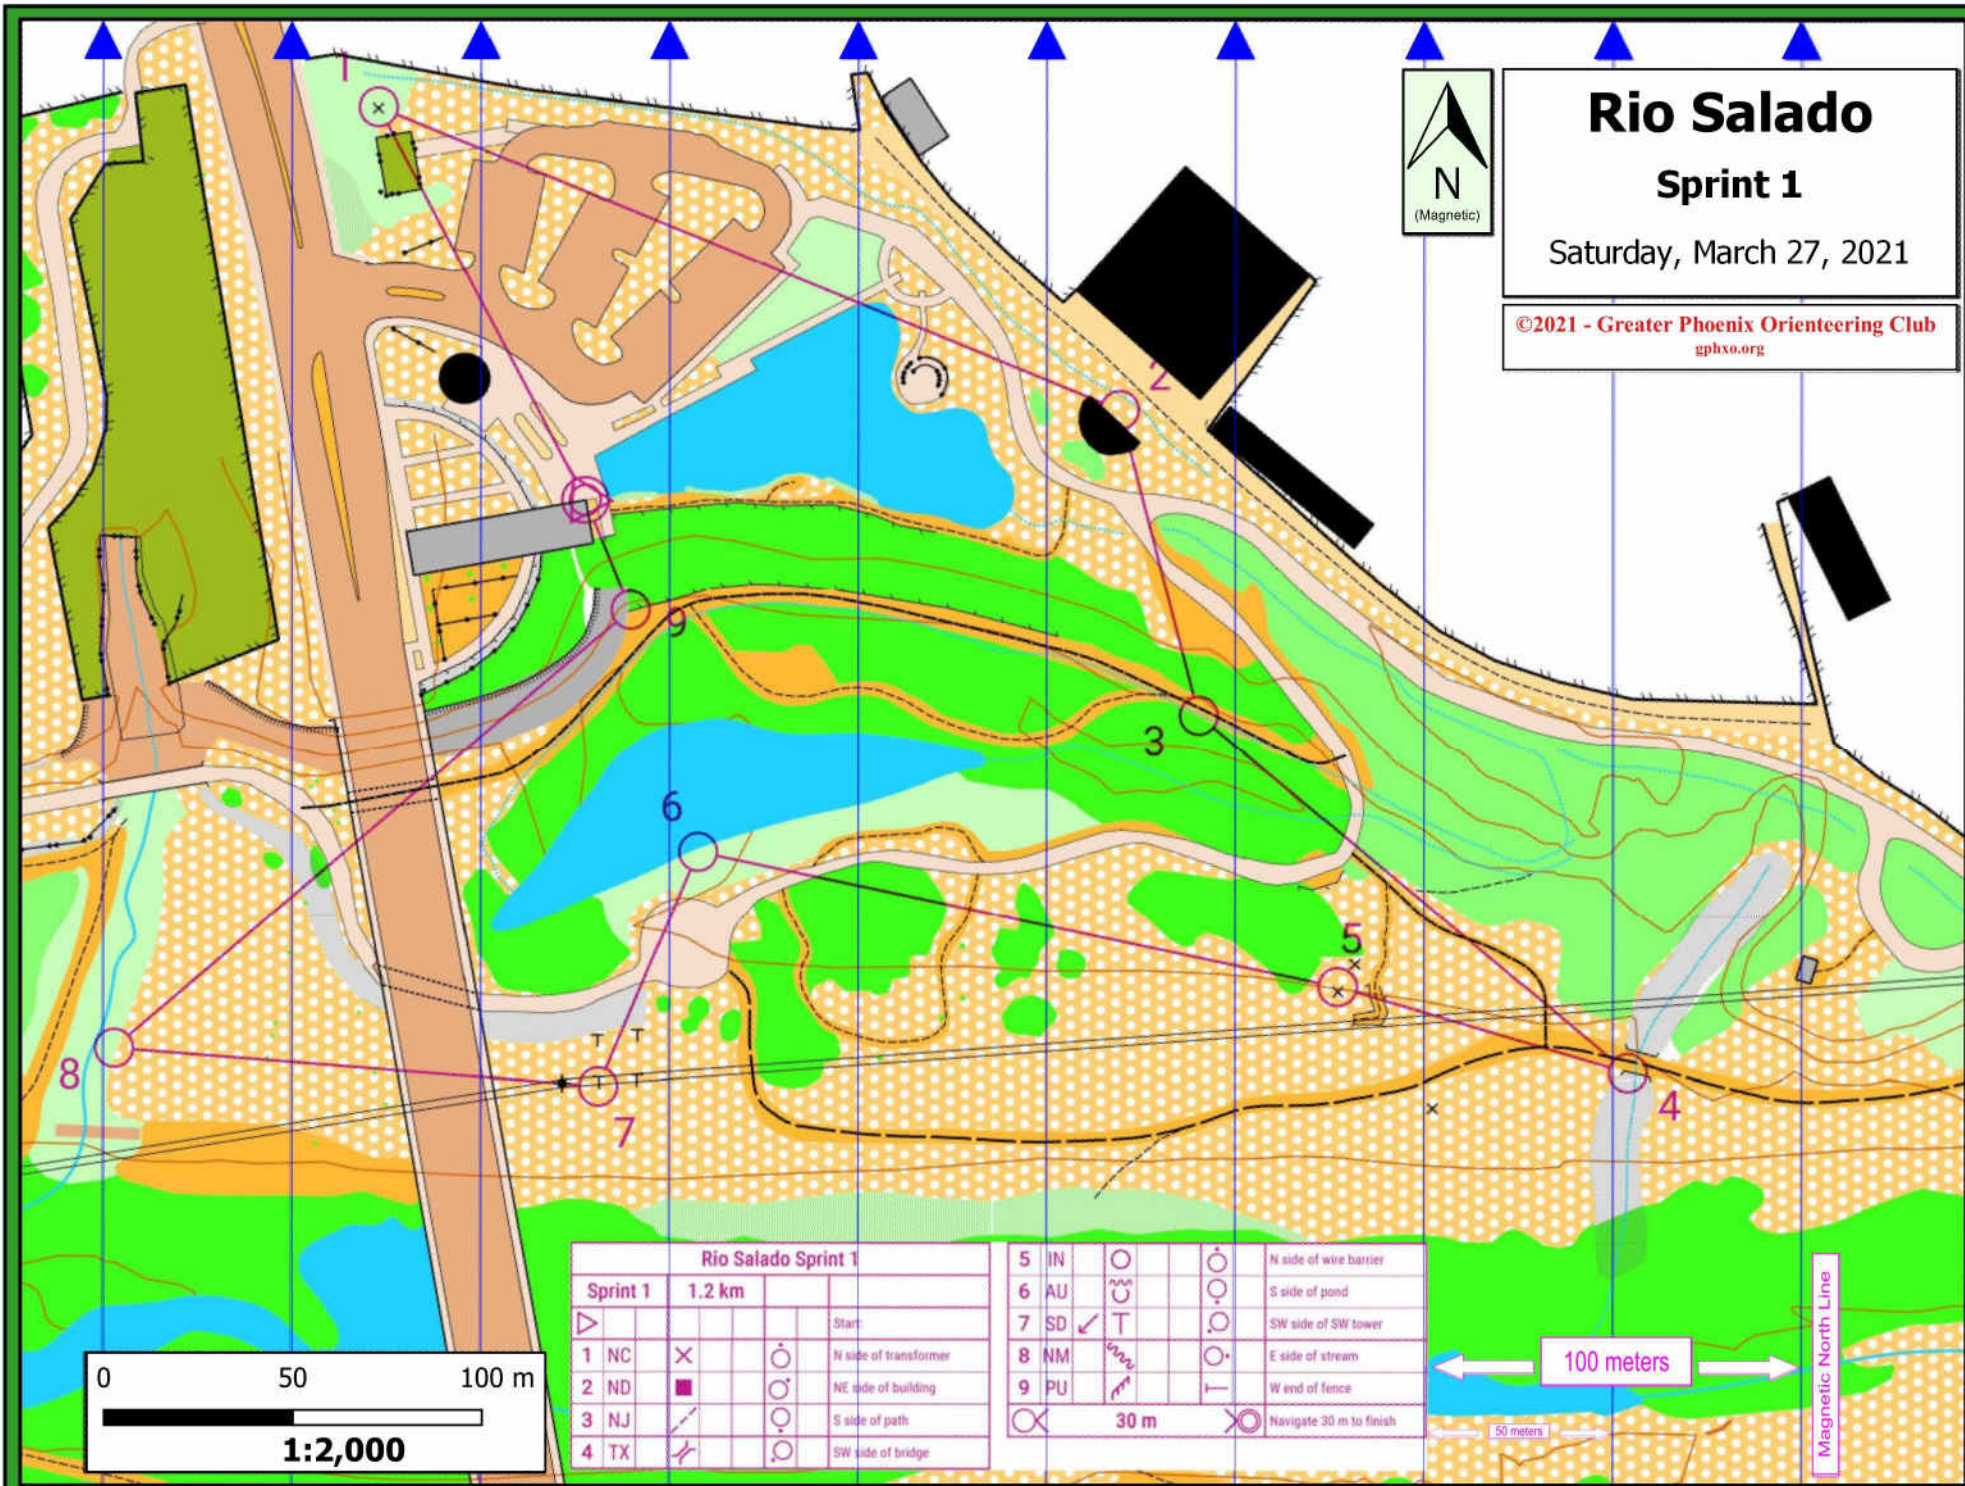

Rio Salado

Sprint 1

Saturday, March 27, 2021

©2021 - Greater Phoenix Orienteering Club
gphxo.org

Rio Salado Sprint 1			
Sprint 1	1.2 km		
Start			
1	NC	×	○
2	ND	■	○
3	NJ	↗	○
4	TX	↘	○

5	IN	○	○	N side of wire barrier
6	AU	∩	○	S side of pond
7	SD	↙	○	SW side of SW tower
8	NM	~~~~~	○	E side of stream
9	PU	↑	⊥	Wind of fence
		30 m	⊗	Navigate 30 m to finish