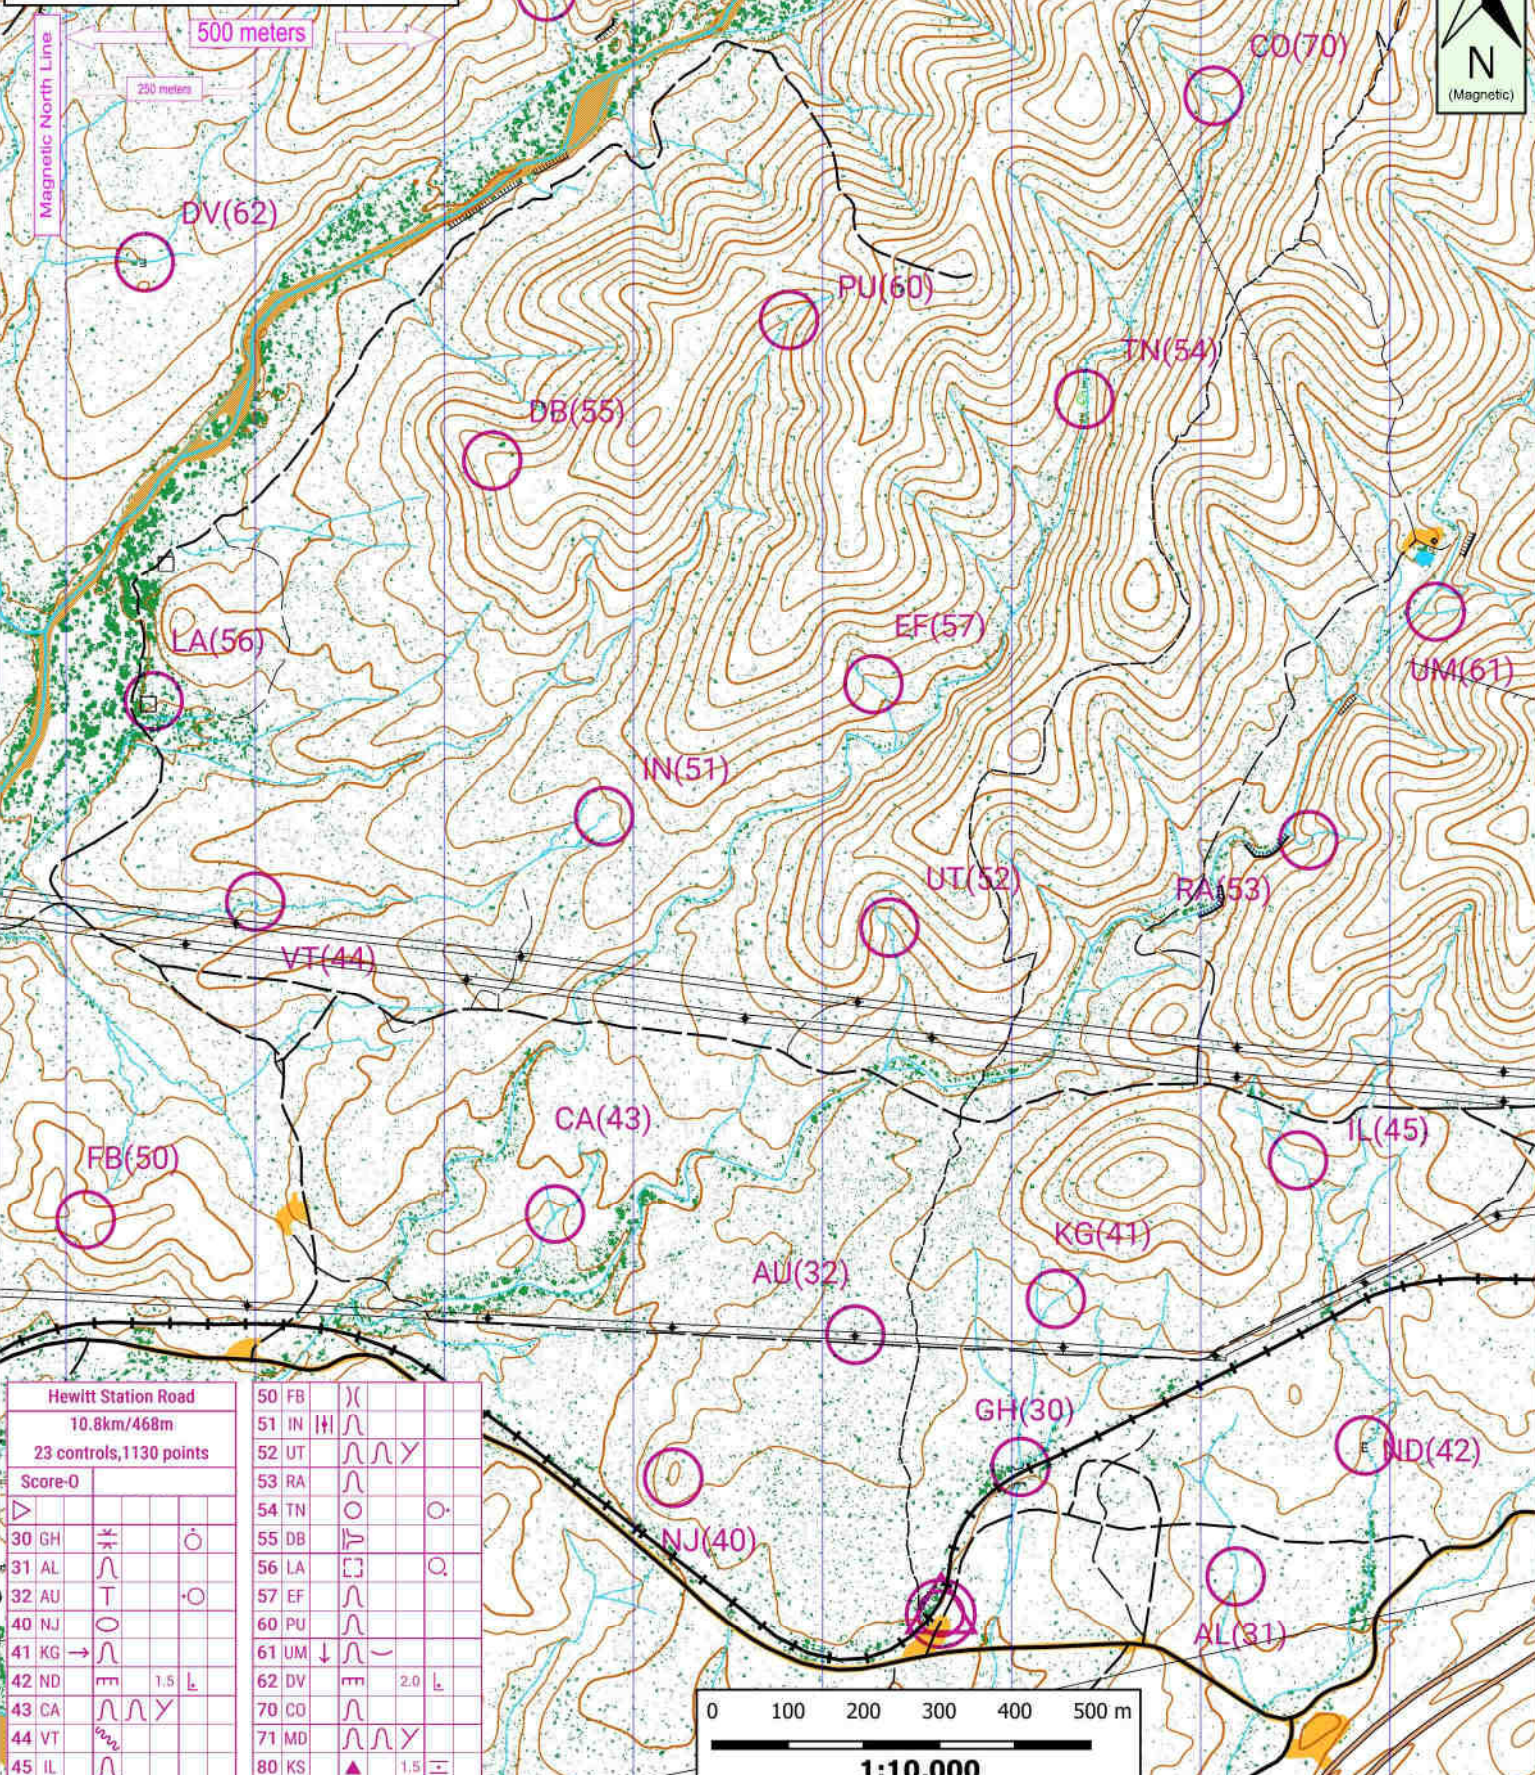

# Hewitt Station Road

## Score-0

Saturday, December 11, 2021

©2021 - Greater Phoenix Orienteering Club

Contour Interval: 5 meters

Vegetation: NDVI from 1m NAIP Images

[gphox.org](http://gphox.org)

Magnetic North Line

500 meters

250 meters

Hewitt Station Road			
10.8km/468m			
23 controls, 1130 points			
Score-0			
30	GH	⚡	⊙
31	AL	∩	
32	AU	T	⊙
40	NJ	⊙	
41	KG	→ ∩	
42	ND	∩ 1.5	⊥
43	CA	∩ ∩ ∩	
44	VT	∩ ∩ ∩	
45	IL	∩	
50	FB	X	
51	IN	H ∩	
52	UT	∩ ∩ ∩	∩
53	RA	∩ ∩ ∩	
54	TN	∩	⊙
55	DB	T	
56	LA	∩	⊙
57	EF	∩ ∩ ∩	
60	PU	∩ ∩ ∩	
61	UM	↓ ∩	∩
62	DV	∩ 2.0	⊥
70	CO	∩ ∩ ∩	
71	MD	∩ ∩ ∩	
80	KS	▲ 1.5	∩