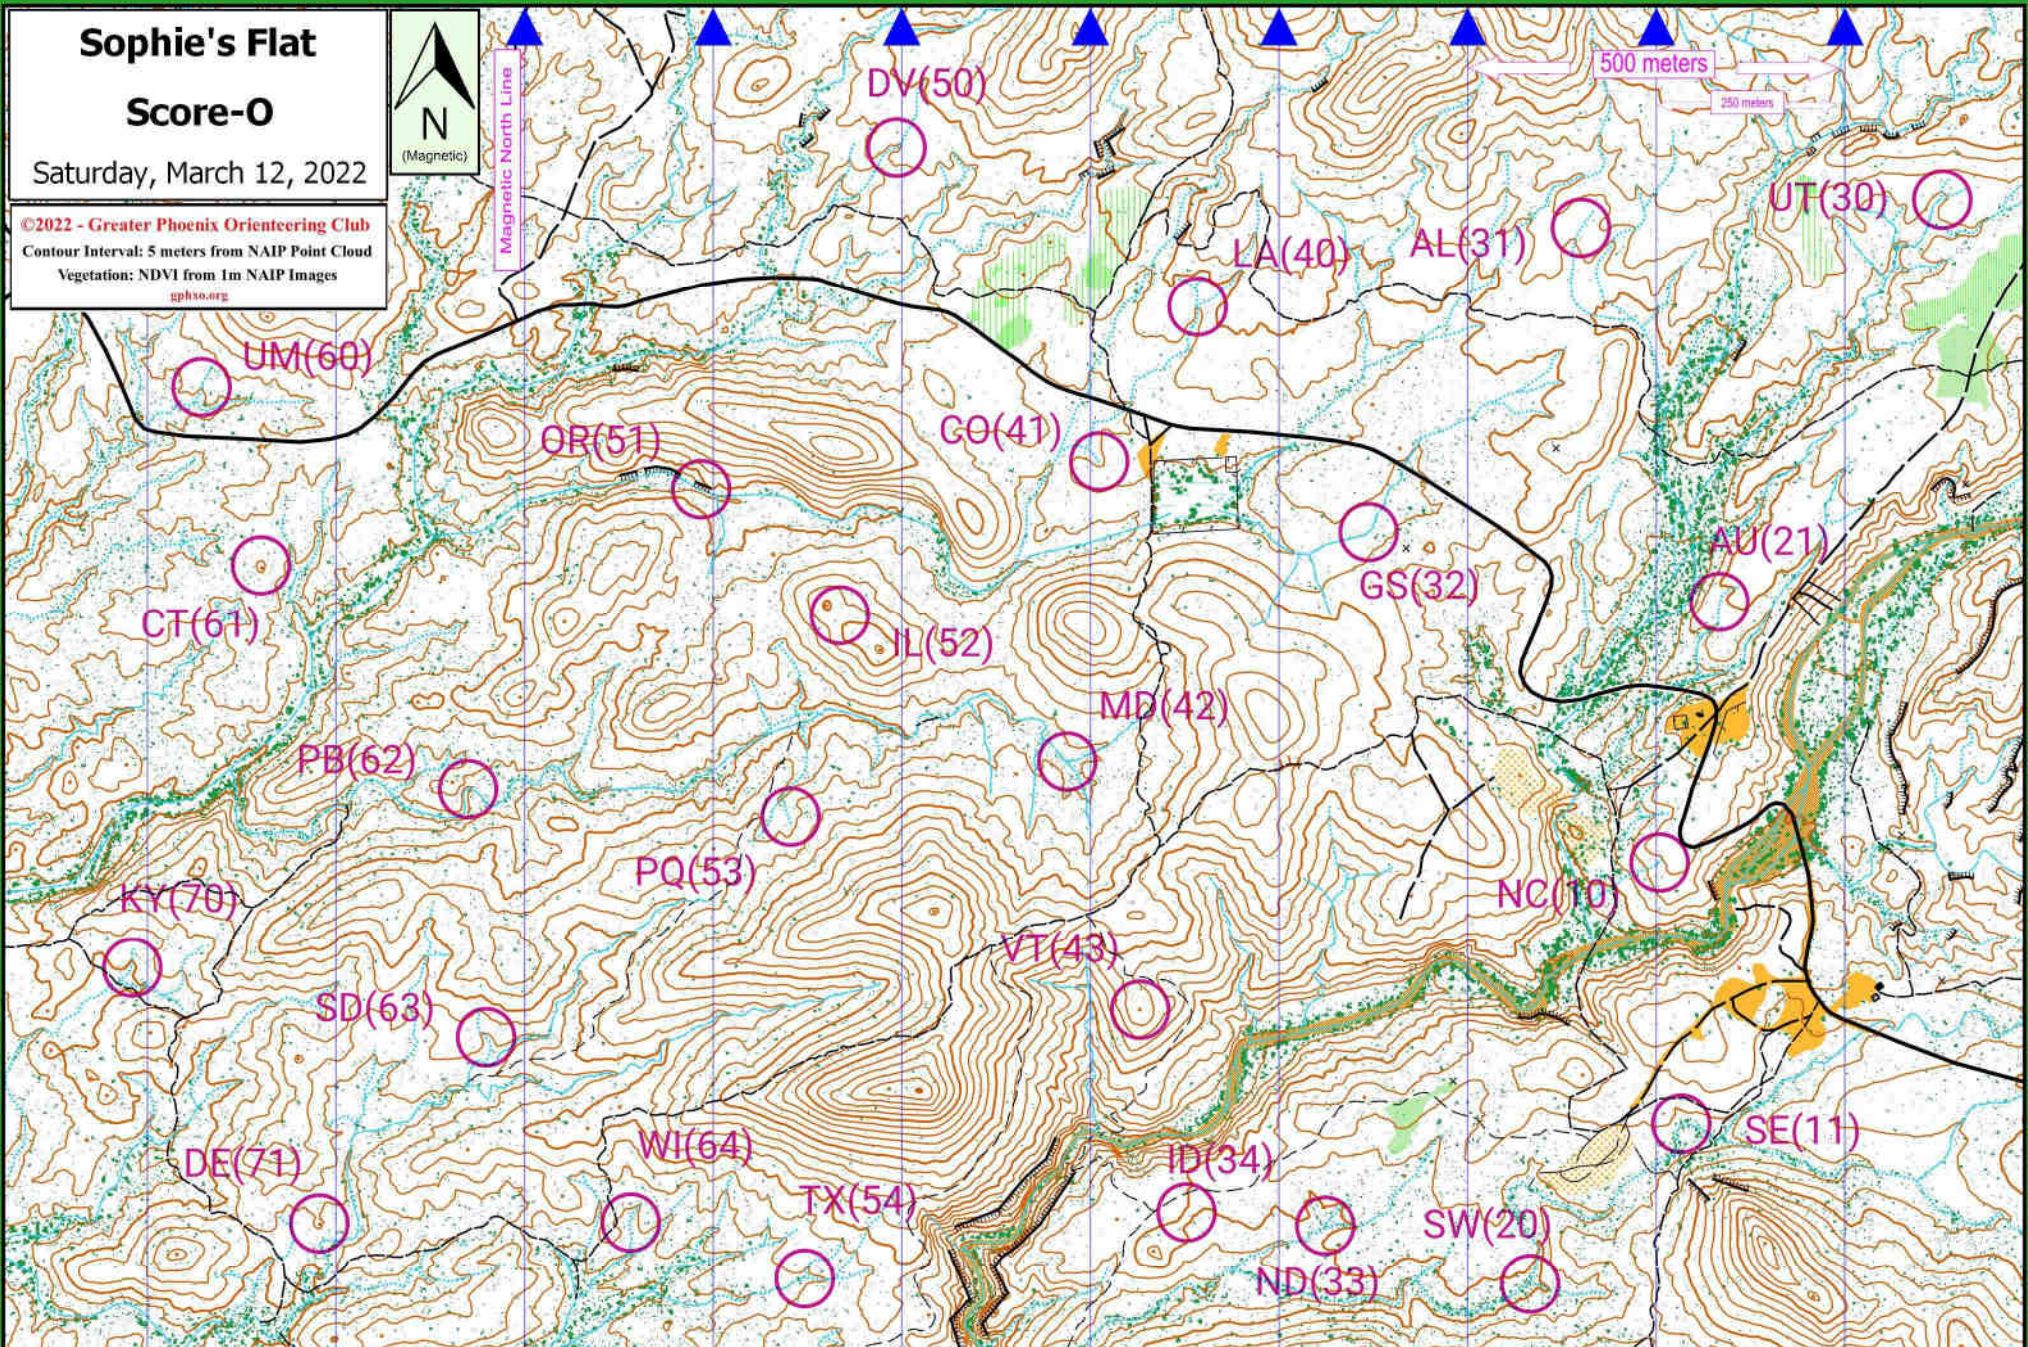

Sophie's Flat

Score-O

Saturday, March 12, 2022

Magnetic North Line

©2022 - Greater Phoenix Orienteering Club
 Contour Interval: 5 meters from NAIP Point Cloud
 Vegetation: NDVI from 1m NAIP Images
 gphvo.org

500 meters

250 meters

Sophie's Flat			
1060 points/25 controls			
10.3km/421m			
Score-O			
10	NC	∩	
11	SE	∩	<

20	SW	∩	∩	∩	∩
21	AU	∩			
30	UT	∩	∩	∩	∩
31	AL	∩			
32	GS	∩			
33	ND	∩	∩	∩	∩

34	ID	∩			
40	LA	∩	∩	∩	
41	CO	∩			
42	MD	∩	∩	∩	∩
43	VT	•			
50	DV	∩			