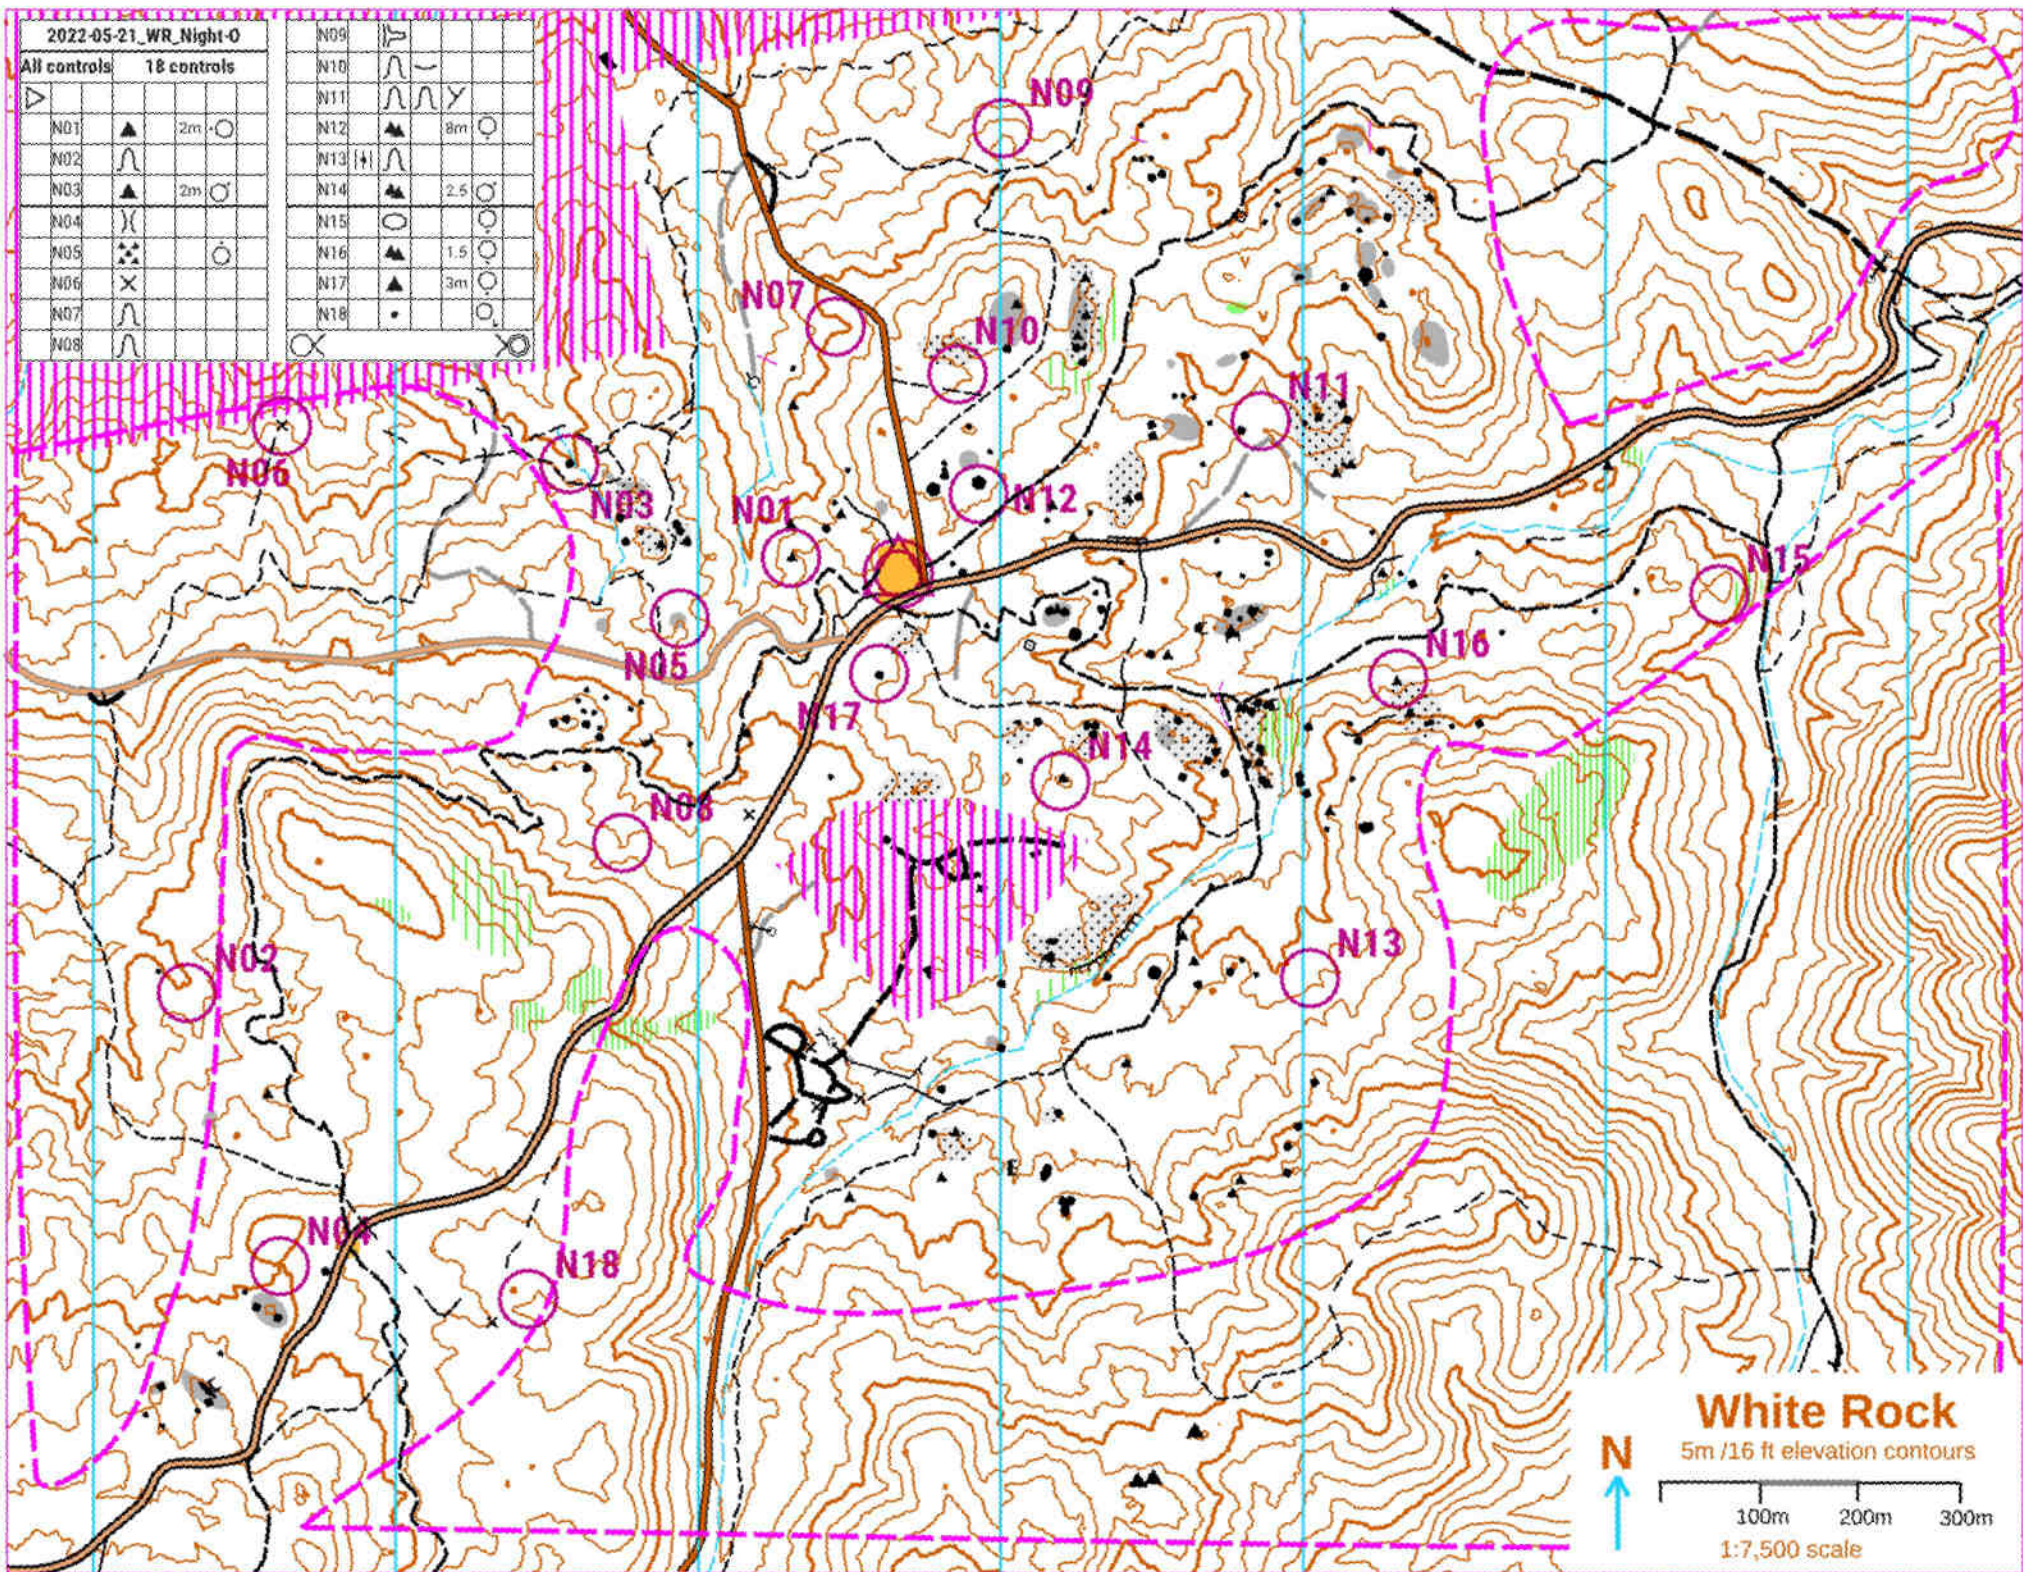

2022-05-21_WR_Night-O

All controls 18 controls

N01	▲	2m	○
N02	∩		
N03	▲	2m	○
N04	∩		
N05	⊗		○
N06	×		
N07	∩		
N08	∩		

N09	∩		
N10	∩		
N11	∩		
N12	▲	8m	○
N13	∩		
N14	▲	2.5	○
N15	○		○
N16	▲	1.5	○
N17	▲	3m	○
N18	•		○

White Rock

5m / 16 ft elevation contours

1:7,500 scale