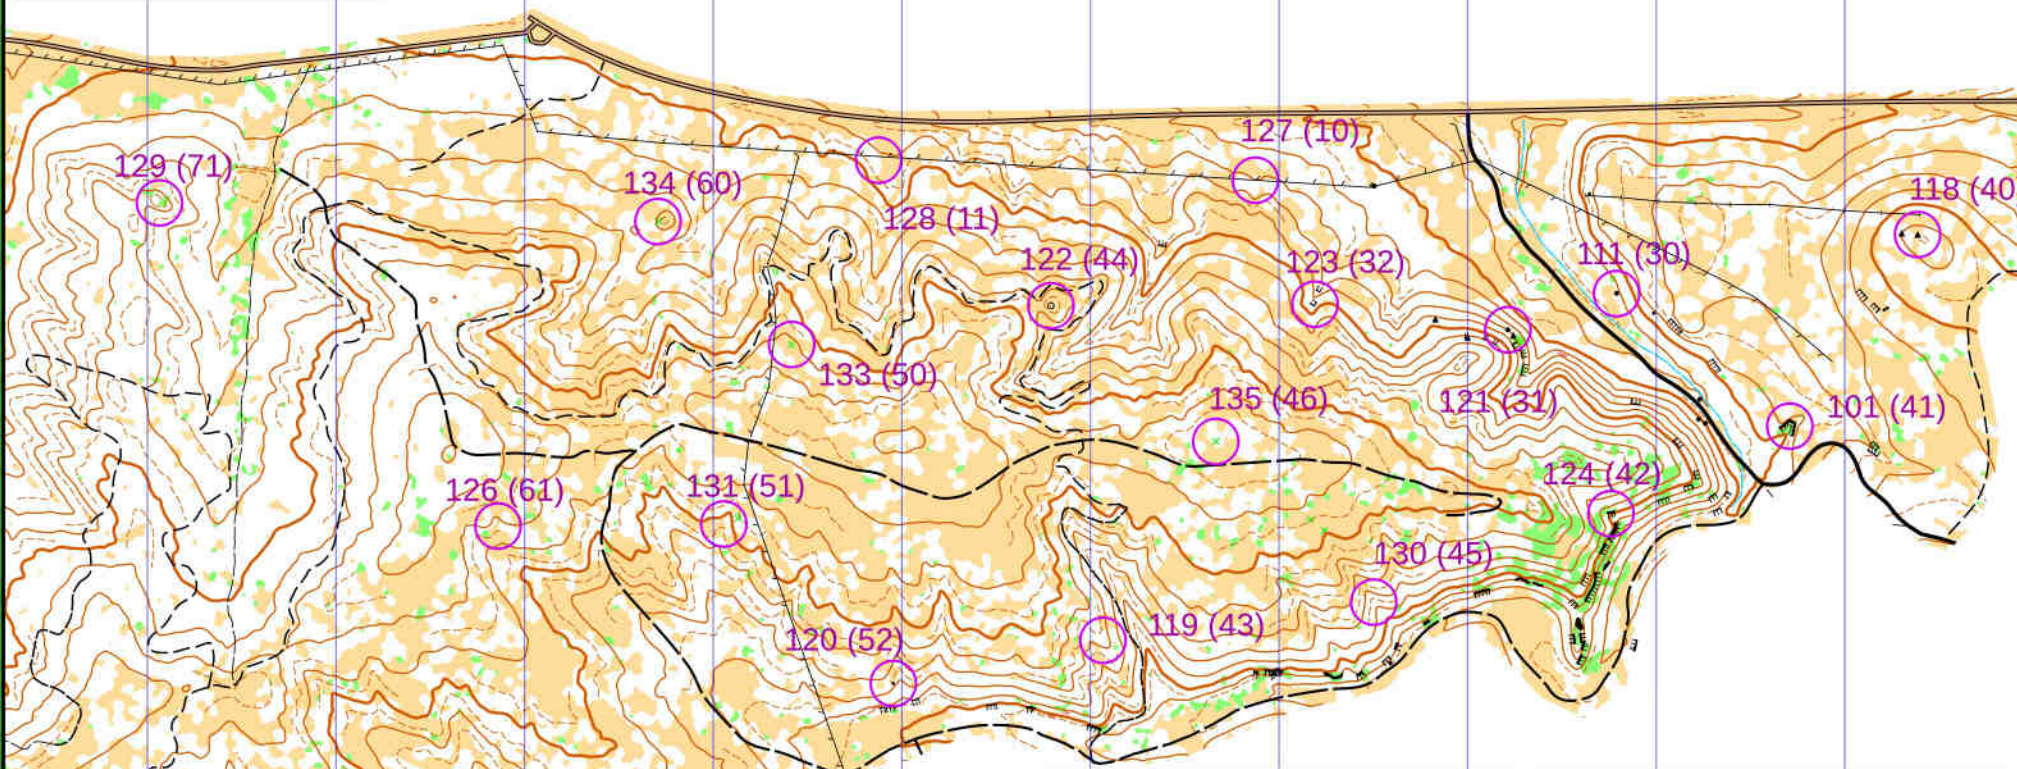

Fay Canyon Road

Score-O

Sunday, August 14, 2022

Contour Interval: 5 meters
©2022 - Greater Phoenix Orienteering Club
gphso.org

500 meters

250 meters

Magnetic North Line

Fay Canyon Road 2022					
7.2km/310m					
20 controls/860 points					
Fay Canyon					
▷					Start:
10	127	↗ ↘	↖ ↙		Fence and reentrant junction
11	128	↗ ↘	↖ ↙		Fence and reentrant junction
30	111	▲	1	○	E side of boulder, 1m high
31	121	▲	3	⊥	Top of boulder, 3m high
32	123	⌋		⊥	Foot of cliff
40	118	▲	1.5	⊥	Between boulders, 1.5m high
41	101	⌋	4	⊥	Foot of cliff, 4m high
42	124	⌋	3	⊥	Foot of cliff, 3m high

43	119	⌋			Spur
44	122	⊙		○	NW side of cairn
45	130	⌋			Reentrant
46	135	⊗		○	W side of root stock
50	133	⊗		○	NW side of root stock
51	131	⌋			Reentrant
52	120	▲		○	N side of boulder
60	134	⊗		○	S side of root stock
61	126	↗	⌋		NE reentrant
62	125	←	⌋	~	W shallow reentrant
70	132	⊗			Root stock
71	129	○			Hill