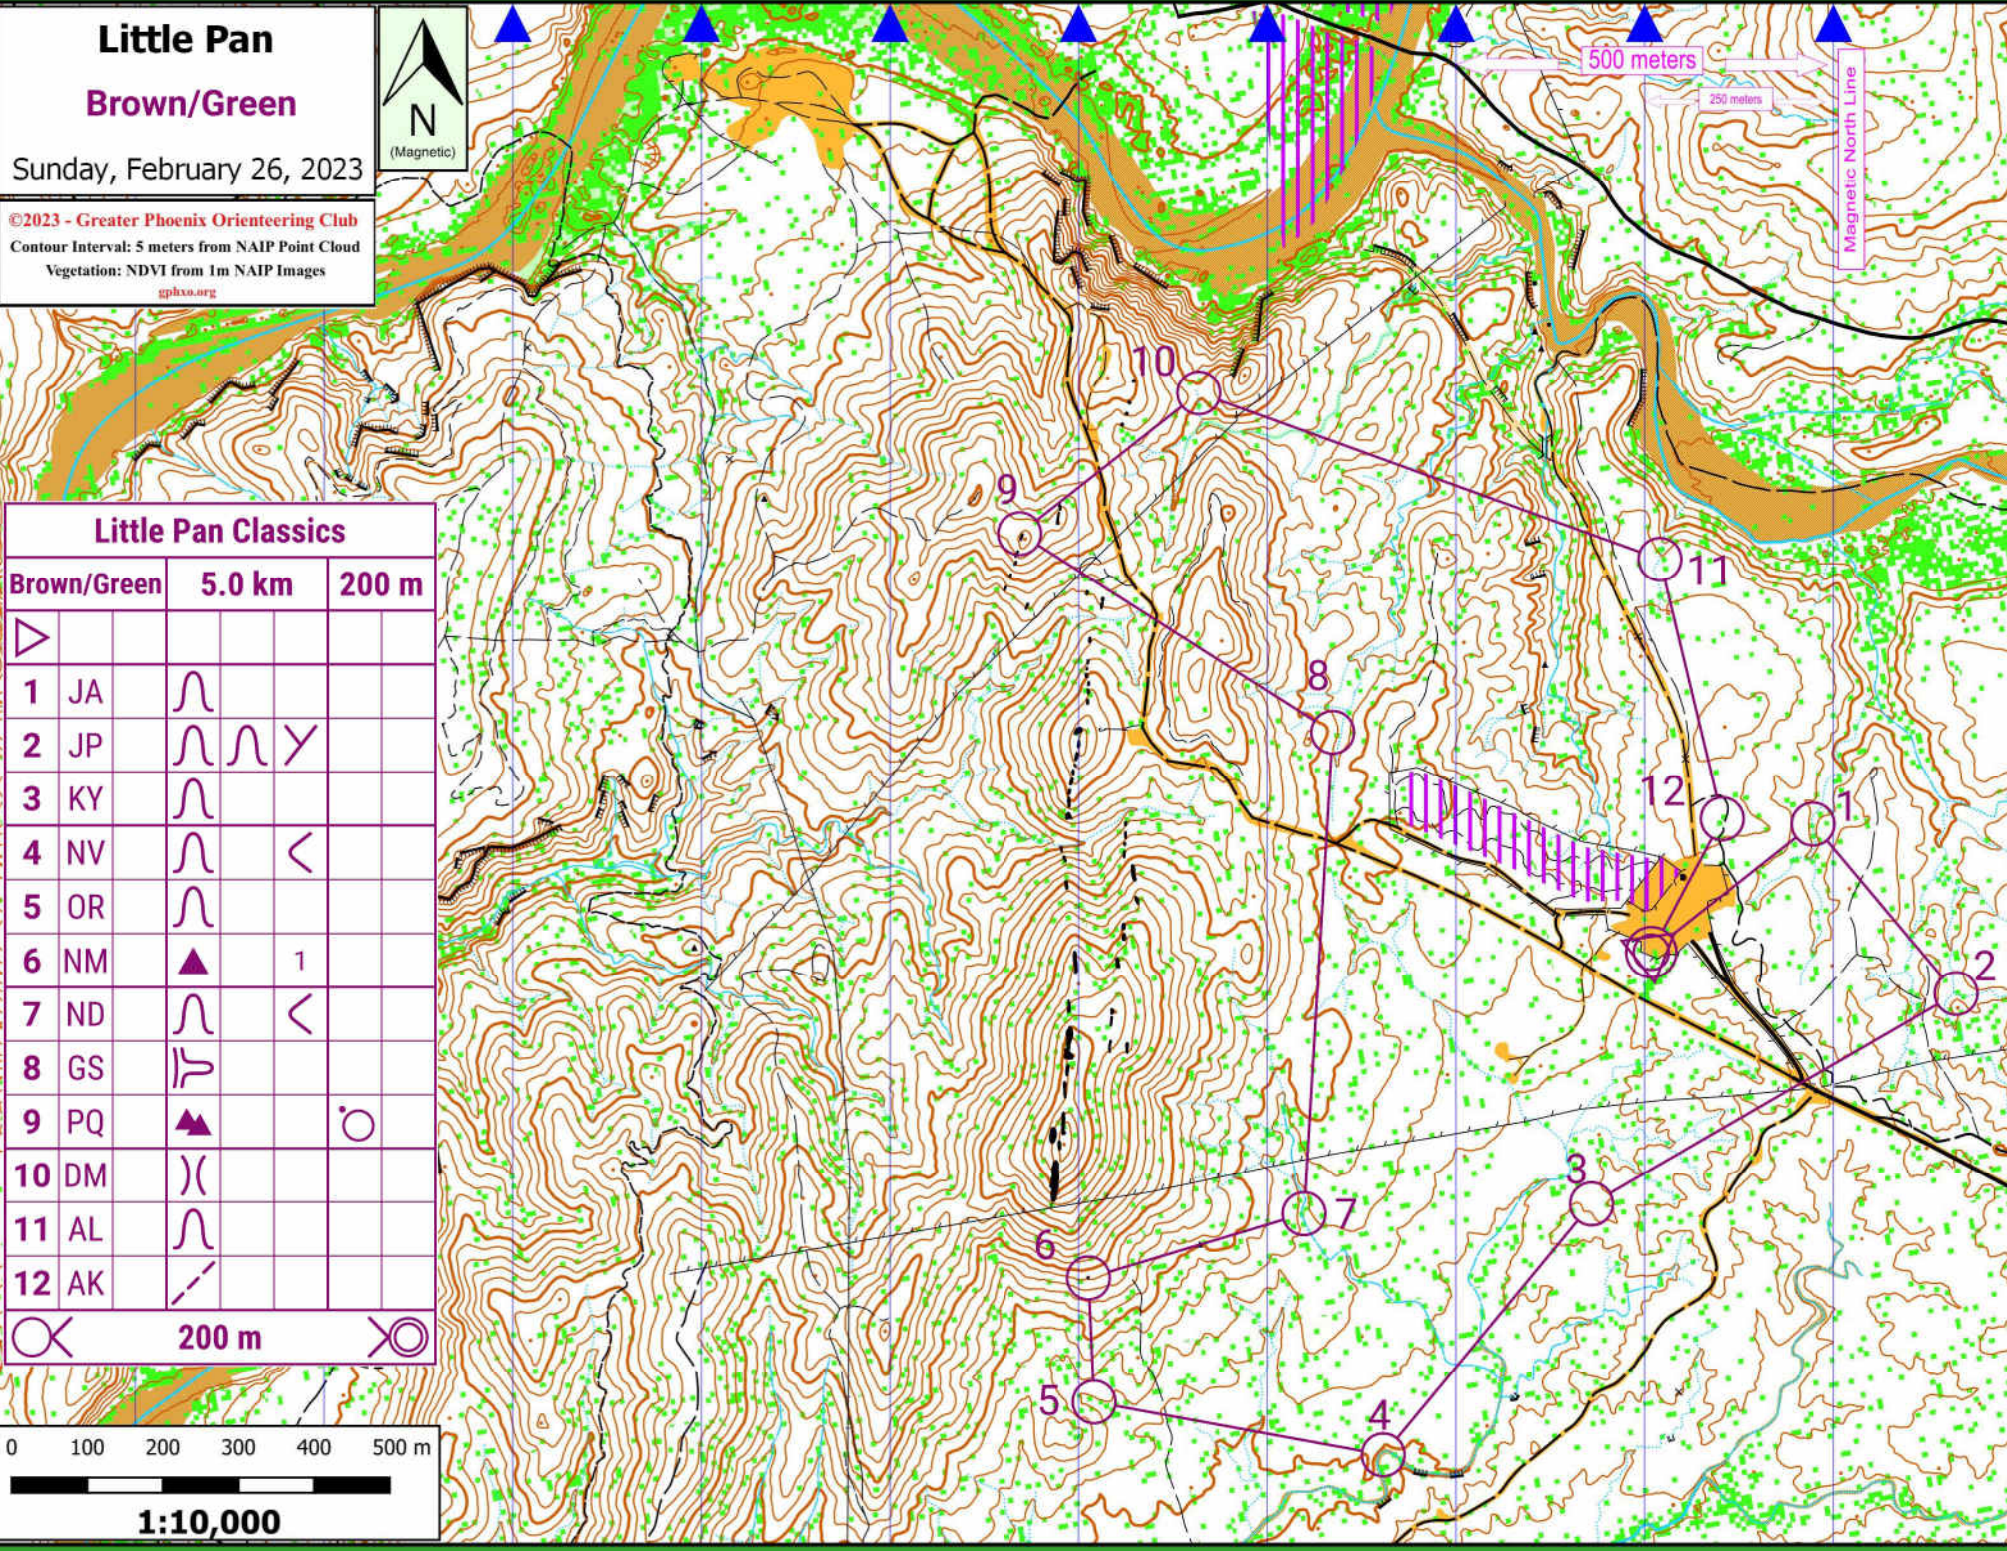

Little Pan

Brown/Green

Sunday, February 26, 2023

©2023 - Greater Phoenix Orienteering Club

Contour Interval: 5 meters from NAIP Point Cloud

Vegetation: NDVI from 1m NAIP Images

gphoxo.org

Little Pan Classics

	Brown/Green	5.0 km	200 m
▷			
1	JA	∩	
2	JP	∩ ∩ ∨	
3	KY	∩	
4	NV	∩	<
5	OR	∩	
6	NM	▲	1
7	ND	∩	<
8	GS	⊢	
9	PQ	▲	○
10	DM) (
11	AL	∩	
12	AK	/	

0 100 200 300 400 500 m

1:10,000

500 meters

250 meters

Magnetic North Line