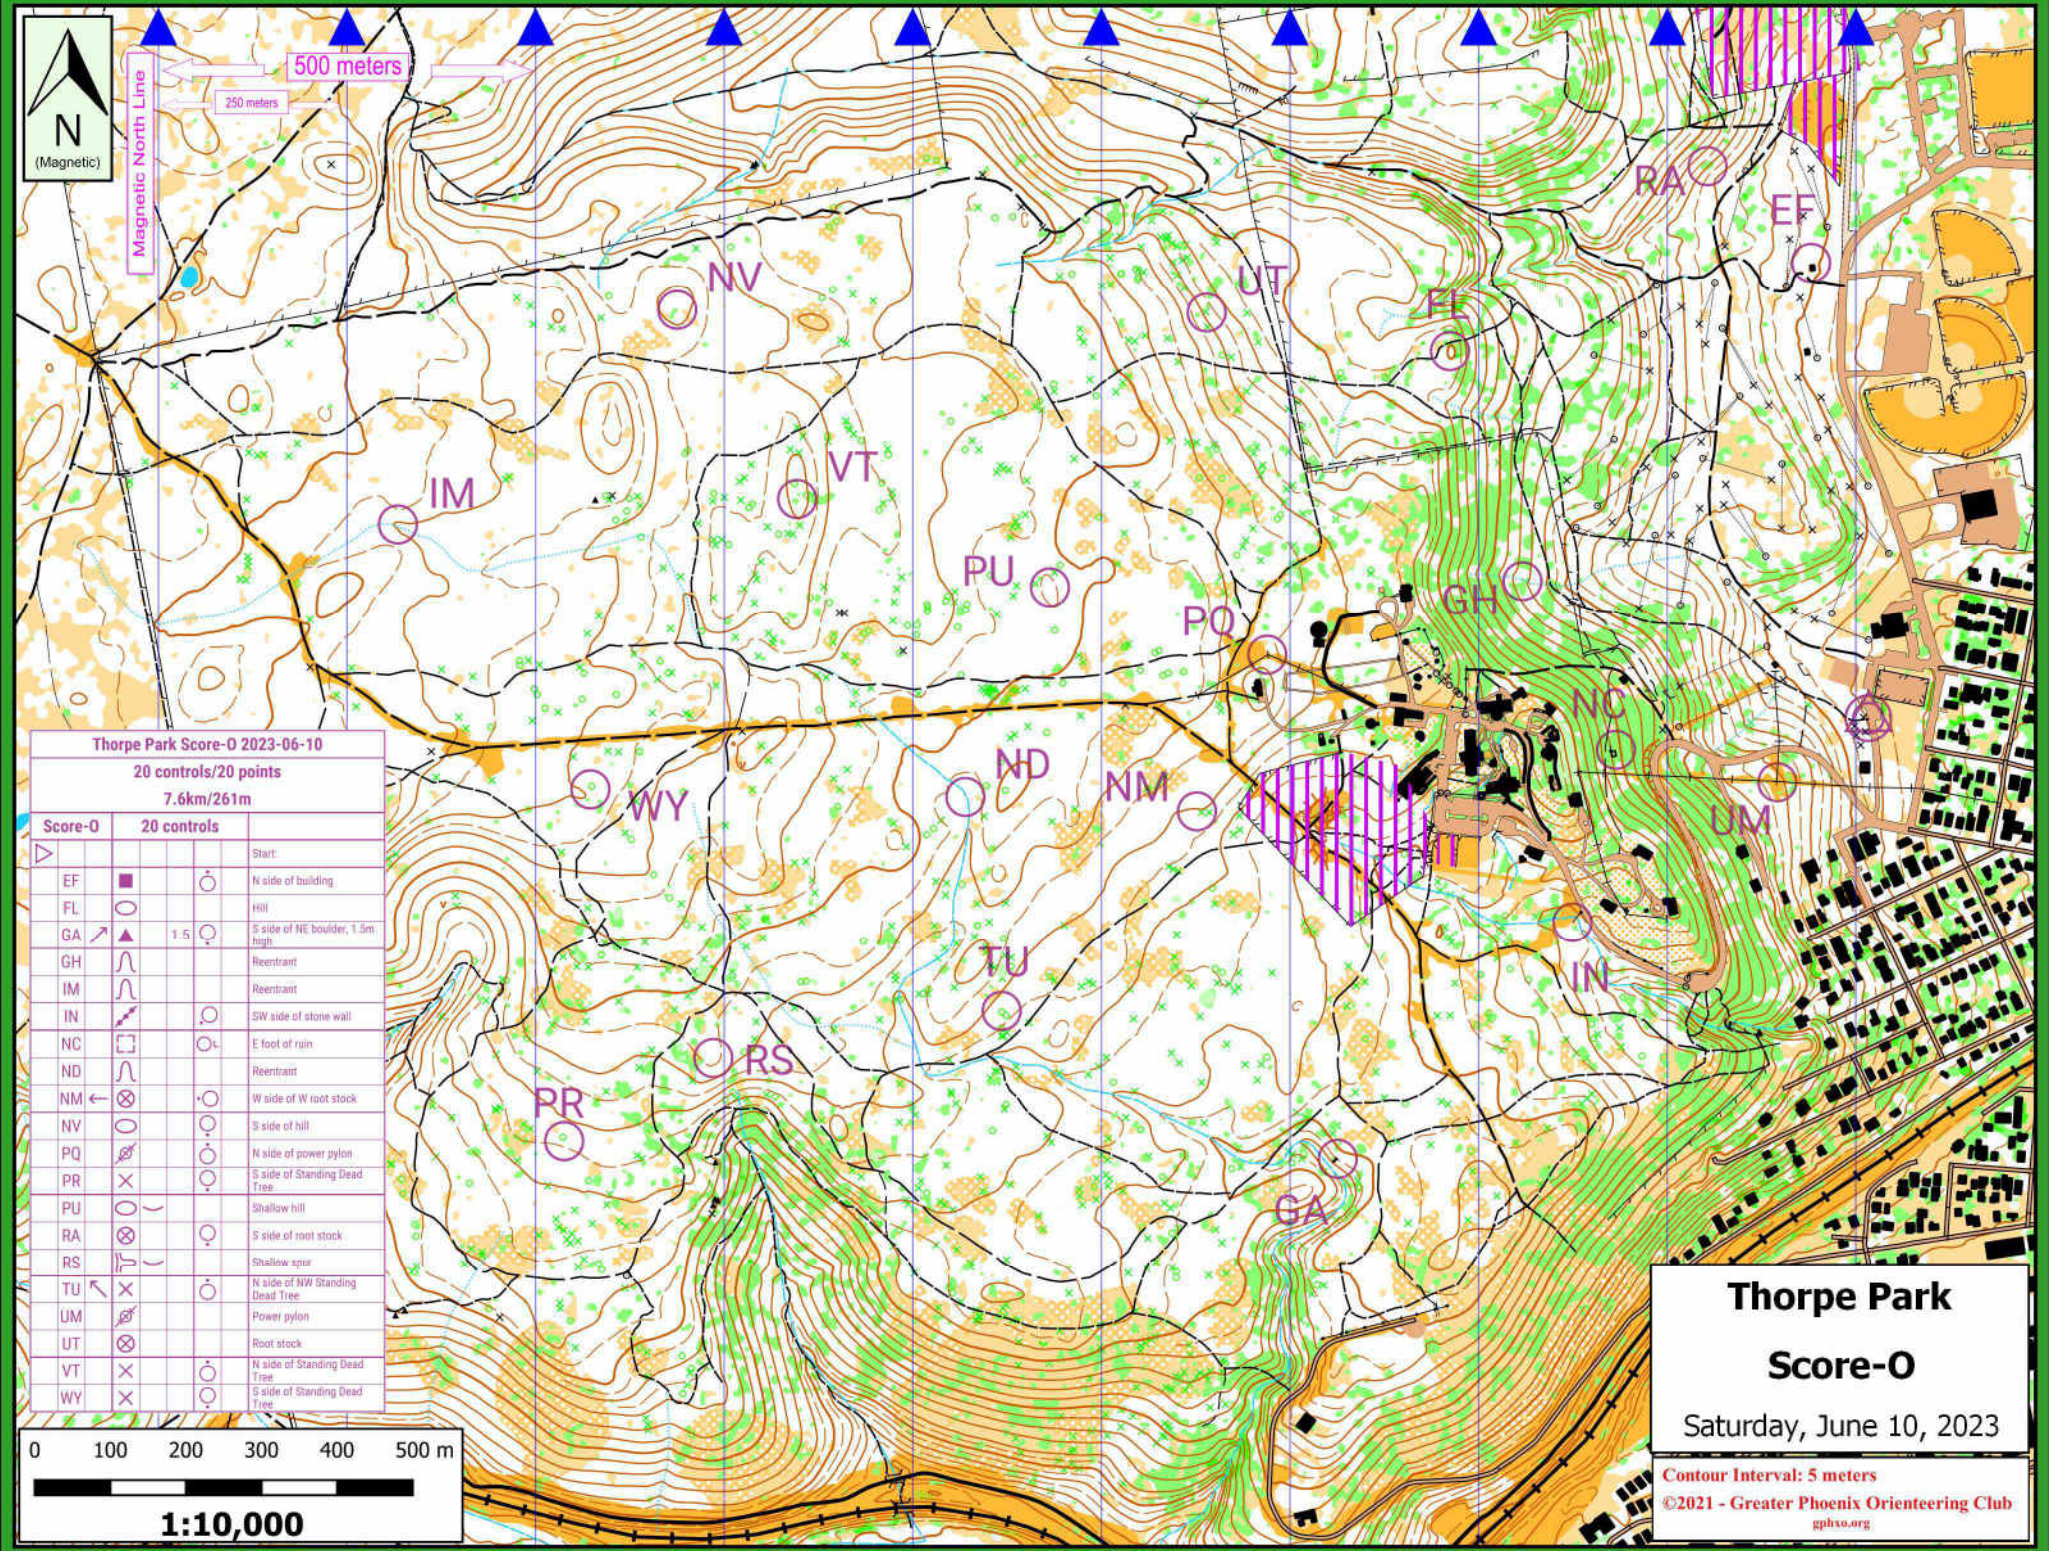

Magnetic North Line
 500 meters
 250 meters

Thorpe Park Score-O 2023-06-10
 20 controls/20 points
 7.6km/261m

Score-O	20 controls	Start:
EF	■	N side of building
FL	○	Hill
GA	▲ 1.5	S side of NE boulder, 1.5m high
GH	↵	Reentrant
IM	↵	Reentrant
IN	↵	SW side of stone wall
NC	□	E foot of ruin
ND	↵	Reentrant
NM	⊗	W side of W root stock
NV	○	S side of hill
PQ	⊗	N side of power pylon
PR	⊗	S side of Standing Dead Tree
PU)	Shallow hill
RA	⊗	S side of root stock
RS)	Shallow spur
TU	⊗	N side of NW Standing Dead Tree
UM	⊗	Power pylon
UT	⊗	Root stock
VT	⊗	N side of Standing Dead Tree
WY	⊗	S side of Standing Dead Tree

Thorpe Park
Score-O
 Saturday, June 10, 2023
 Contour Interval: 5 meters
 ©2021 - Greater Phoenix Orienteering Club
 gphxo.org