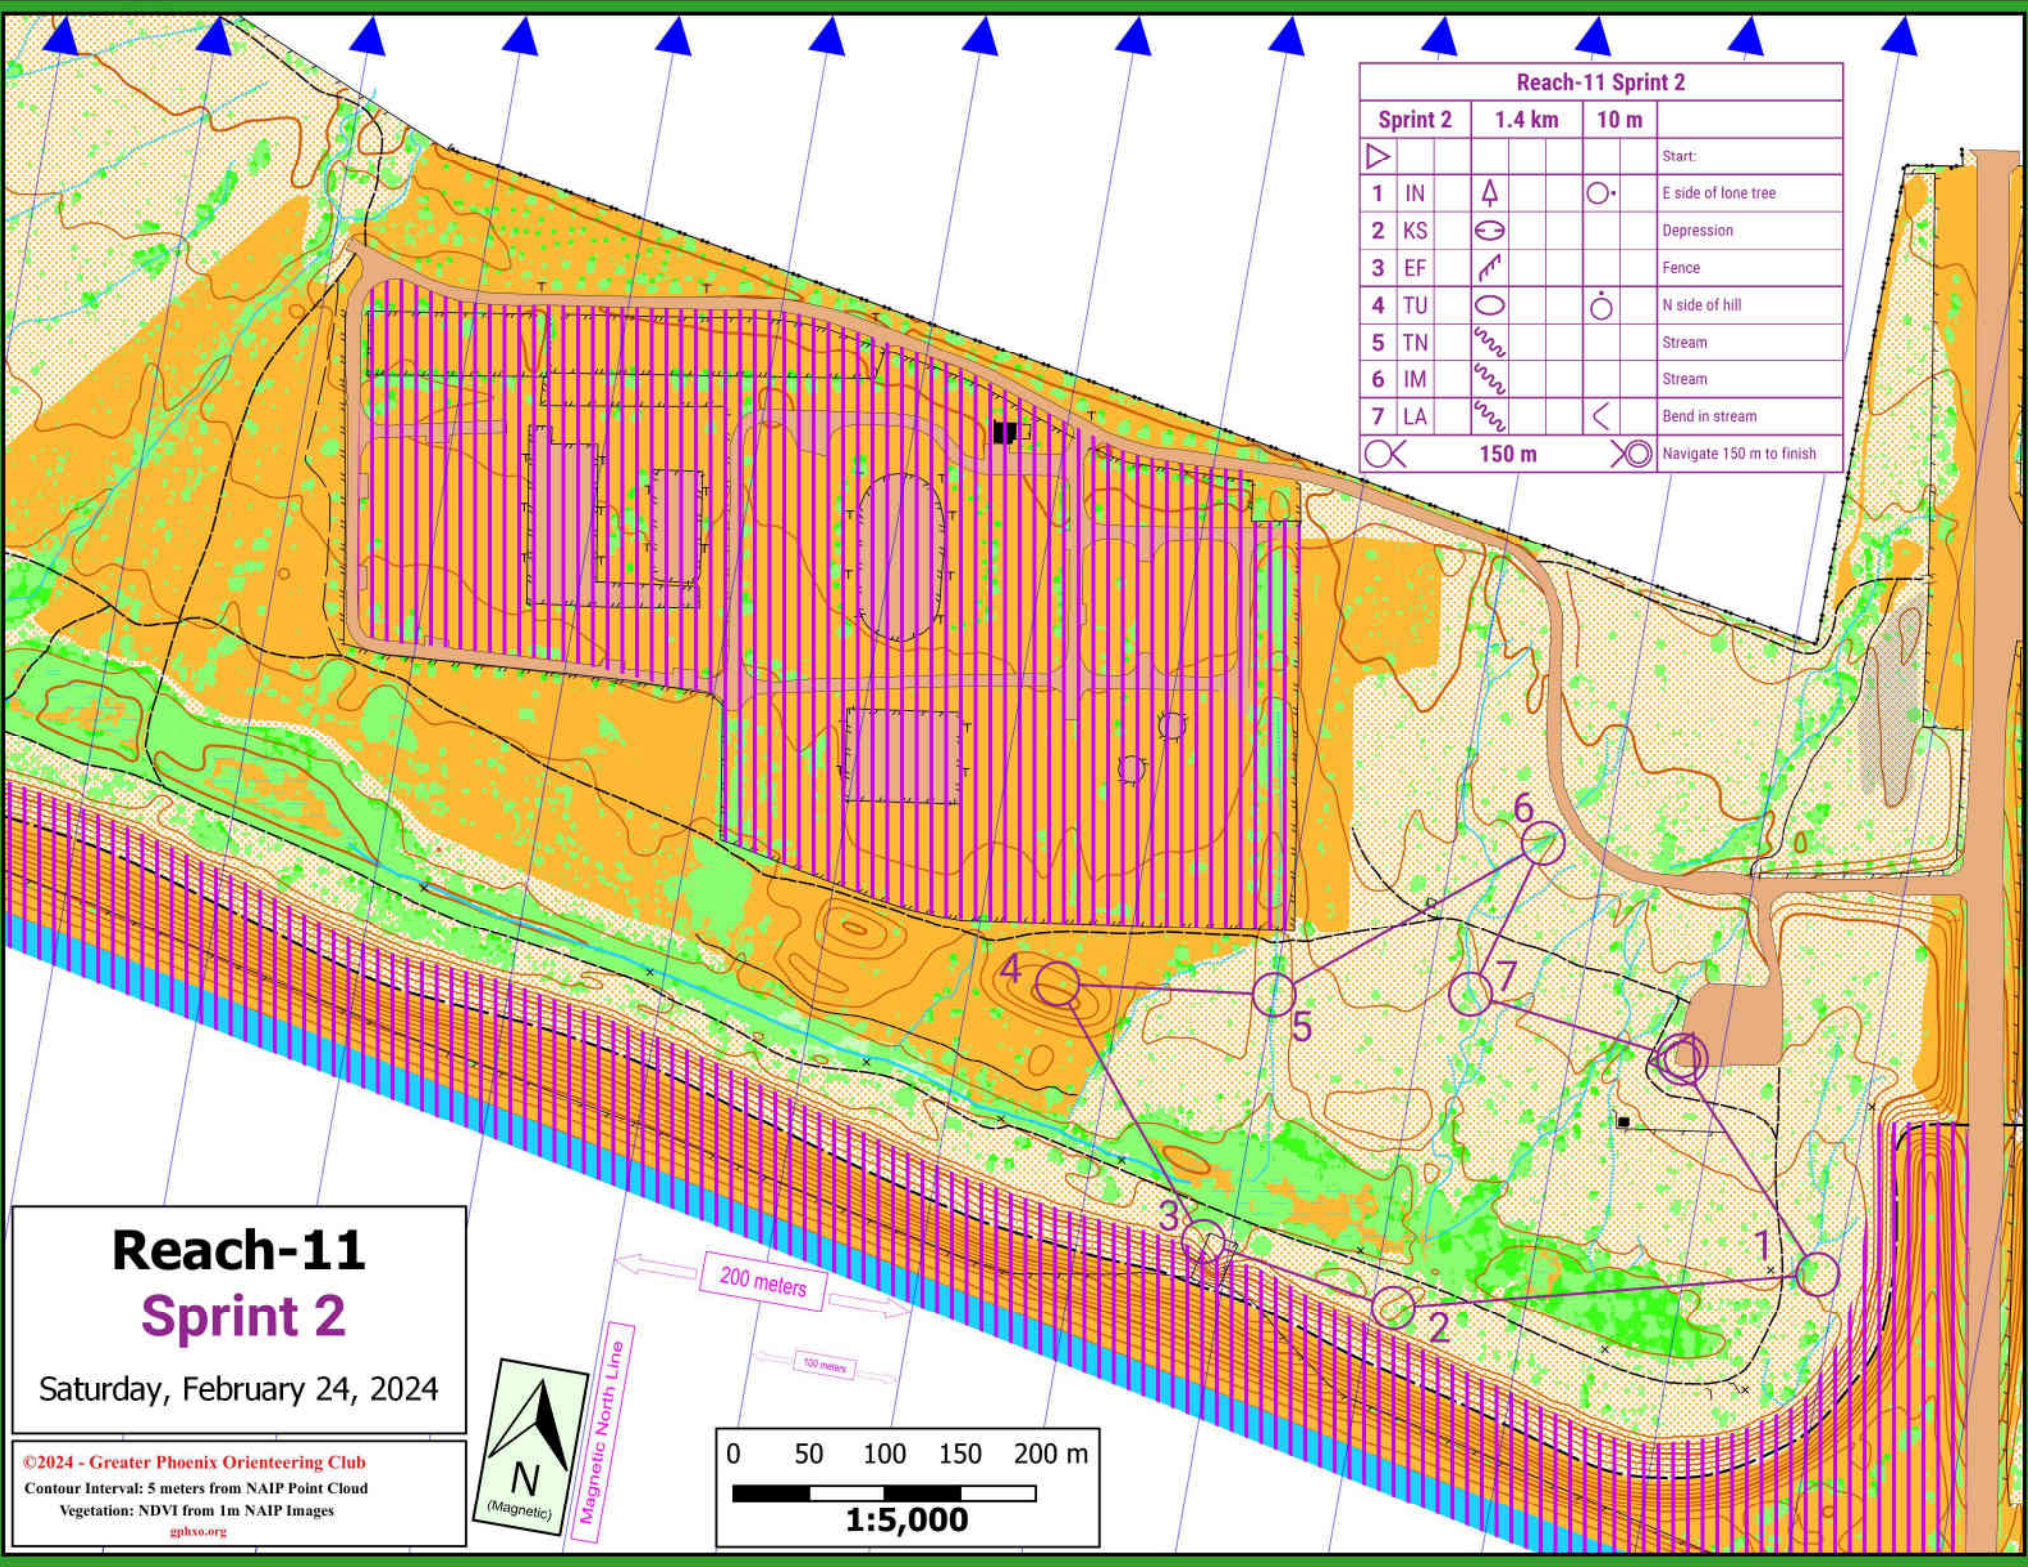

Reach-11 Sprint 2			
Sprint 2	1.4 km	10 m	
▷			Start:
1 IN	▲	○	E side of lone tree
2 KS	⊖		Depression
3 EF	↗		Fence
4 TU	○	○	N side of hill
5 TN	~~~~~		Stream
6 IM	~~~~~		Stream
7 LA	~~~~~	<	Bend in stream
⊗	150 m	⊗	Navigate 150 m to finish

Reach-11
Sprint 2
 Saturday, February 24, 2024

©2024 - Greater Phoenix Orienteering Club
 Contour Interval: 5 meters from NAIP Point Cloud
 Vegetation: NDVI from 1m NAIP Images
gphxo.org

Magnetic North Line