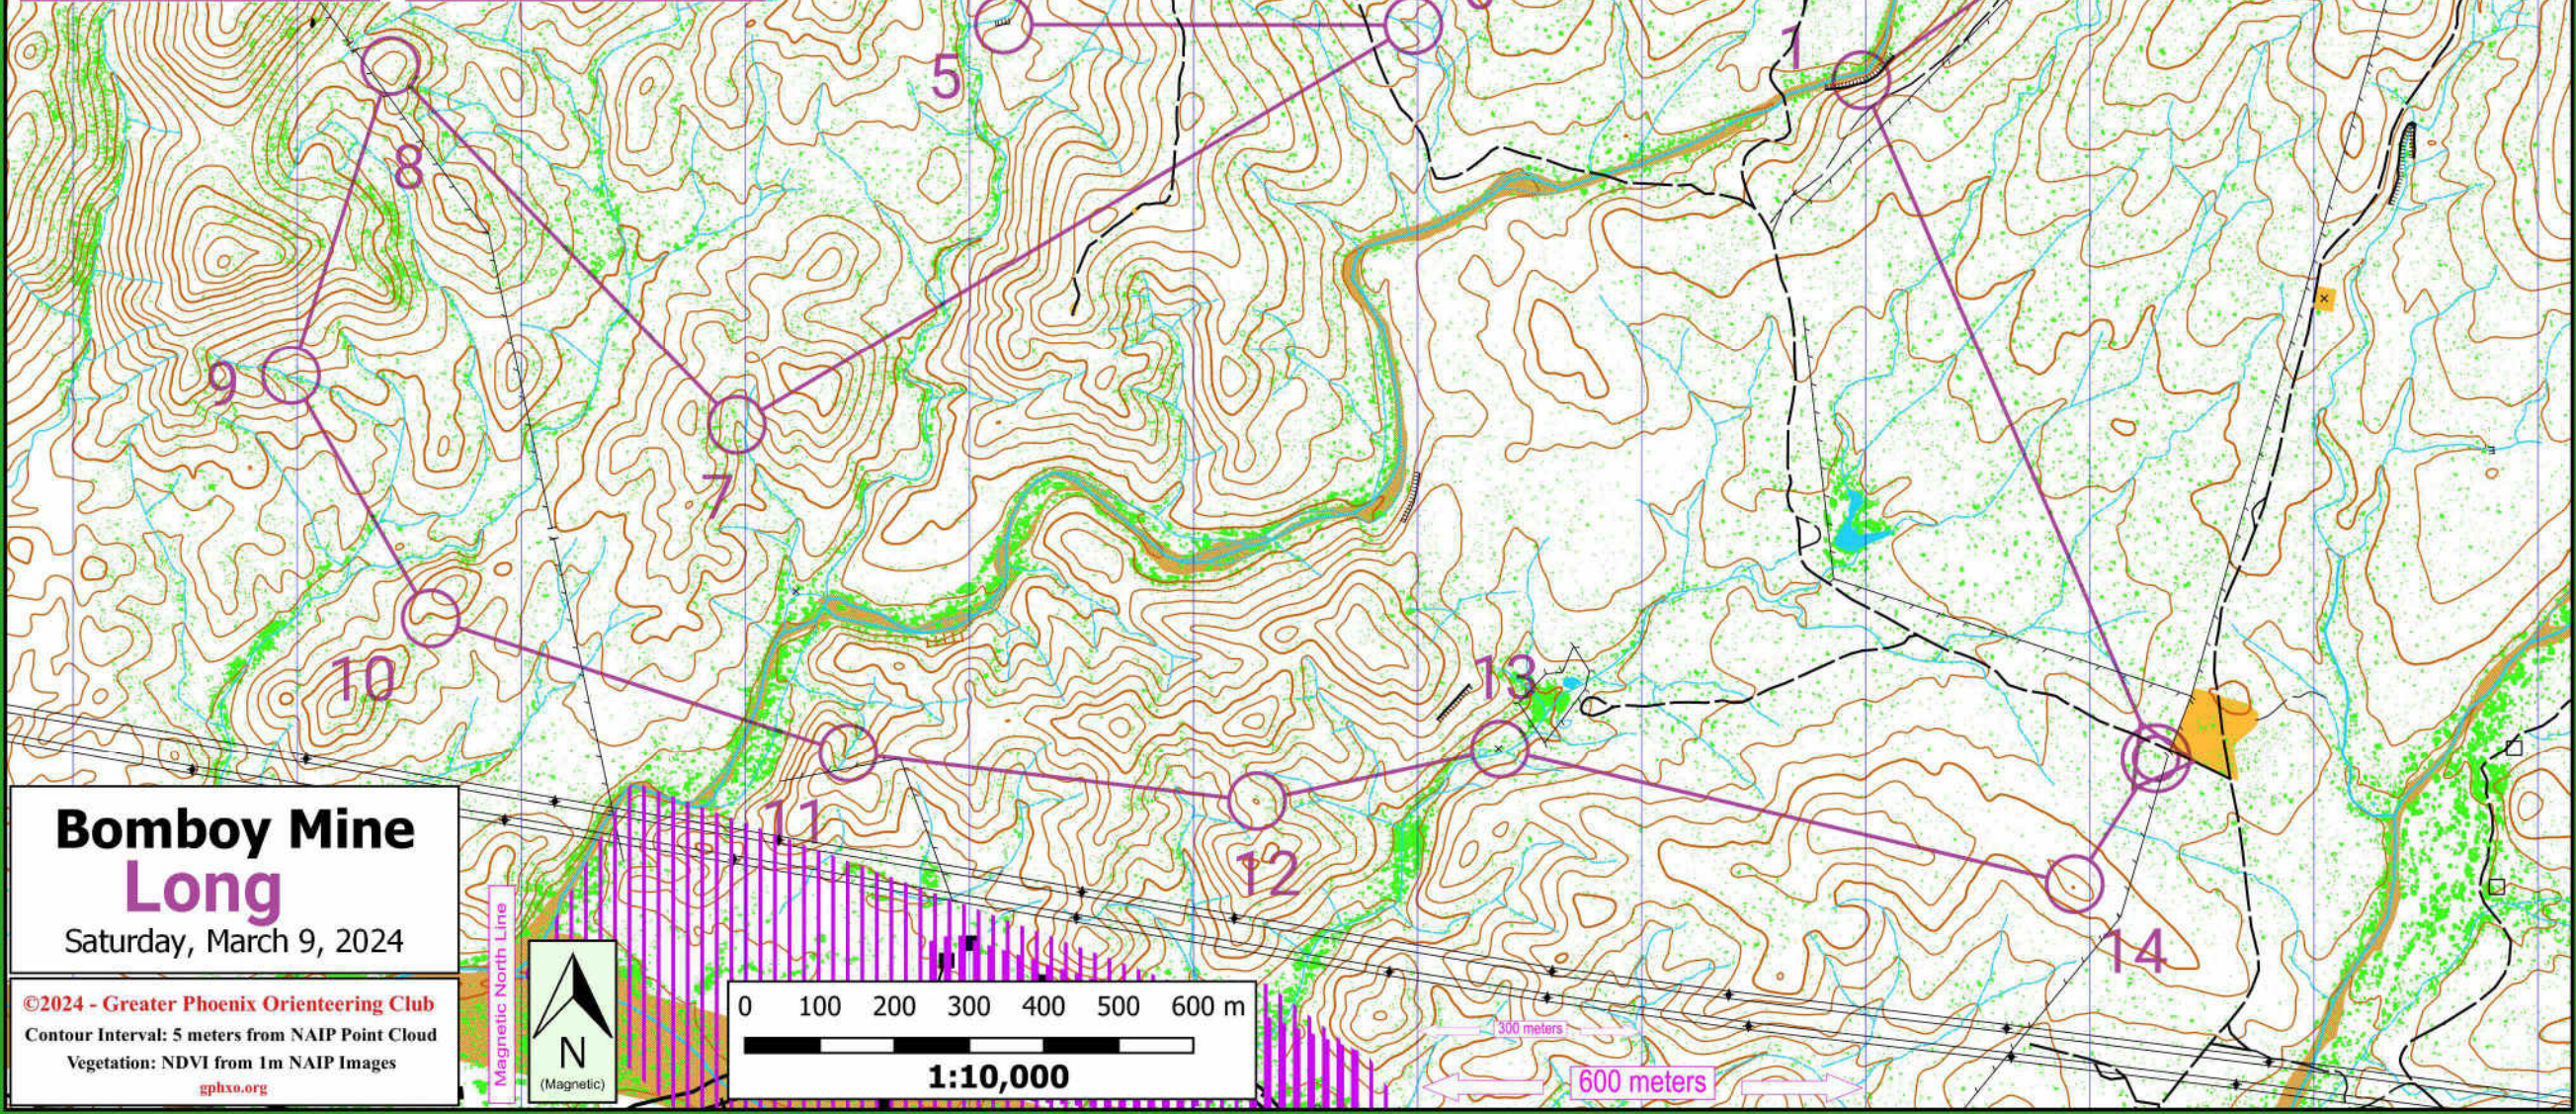

Bomboy Mine 2024			
Long	9.0 km	425 m	
▽			
1	JT	10m	L
2	VT		
3	WV	5m	L
4	RA		
5	KG	5m	L
6	NM		

7	SW	∩		
8	CF	○		
9	TT	∩		
10	DE	∩		
11	NV	∩		
12	PA	•	○	
13	GH	⊞		
14	MD	○	1.5m	○
		⊗	200 m	⊗

**Bomboy Mine Long**  
 Saturday, March 9, 2024  
 ©2024 - Greater Phoenix Orienteering Club  
 Contour Interval: 5 meters from NAIP Point Cloud  
 Vegetation: NDVI from 1m NAIP Images  
 gphxo.org

Magnetic North Line