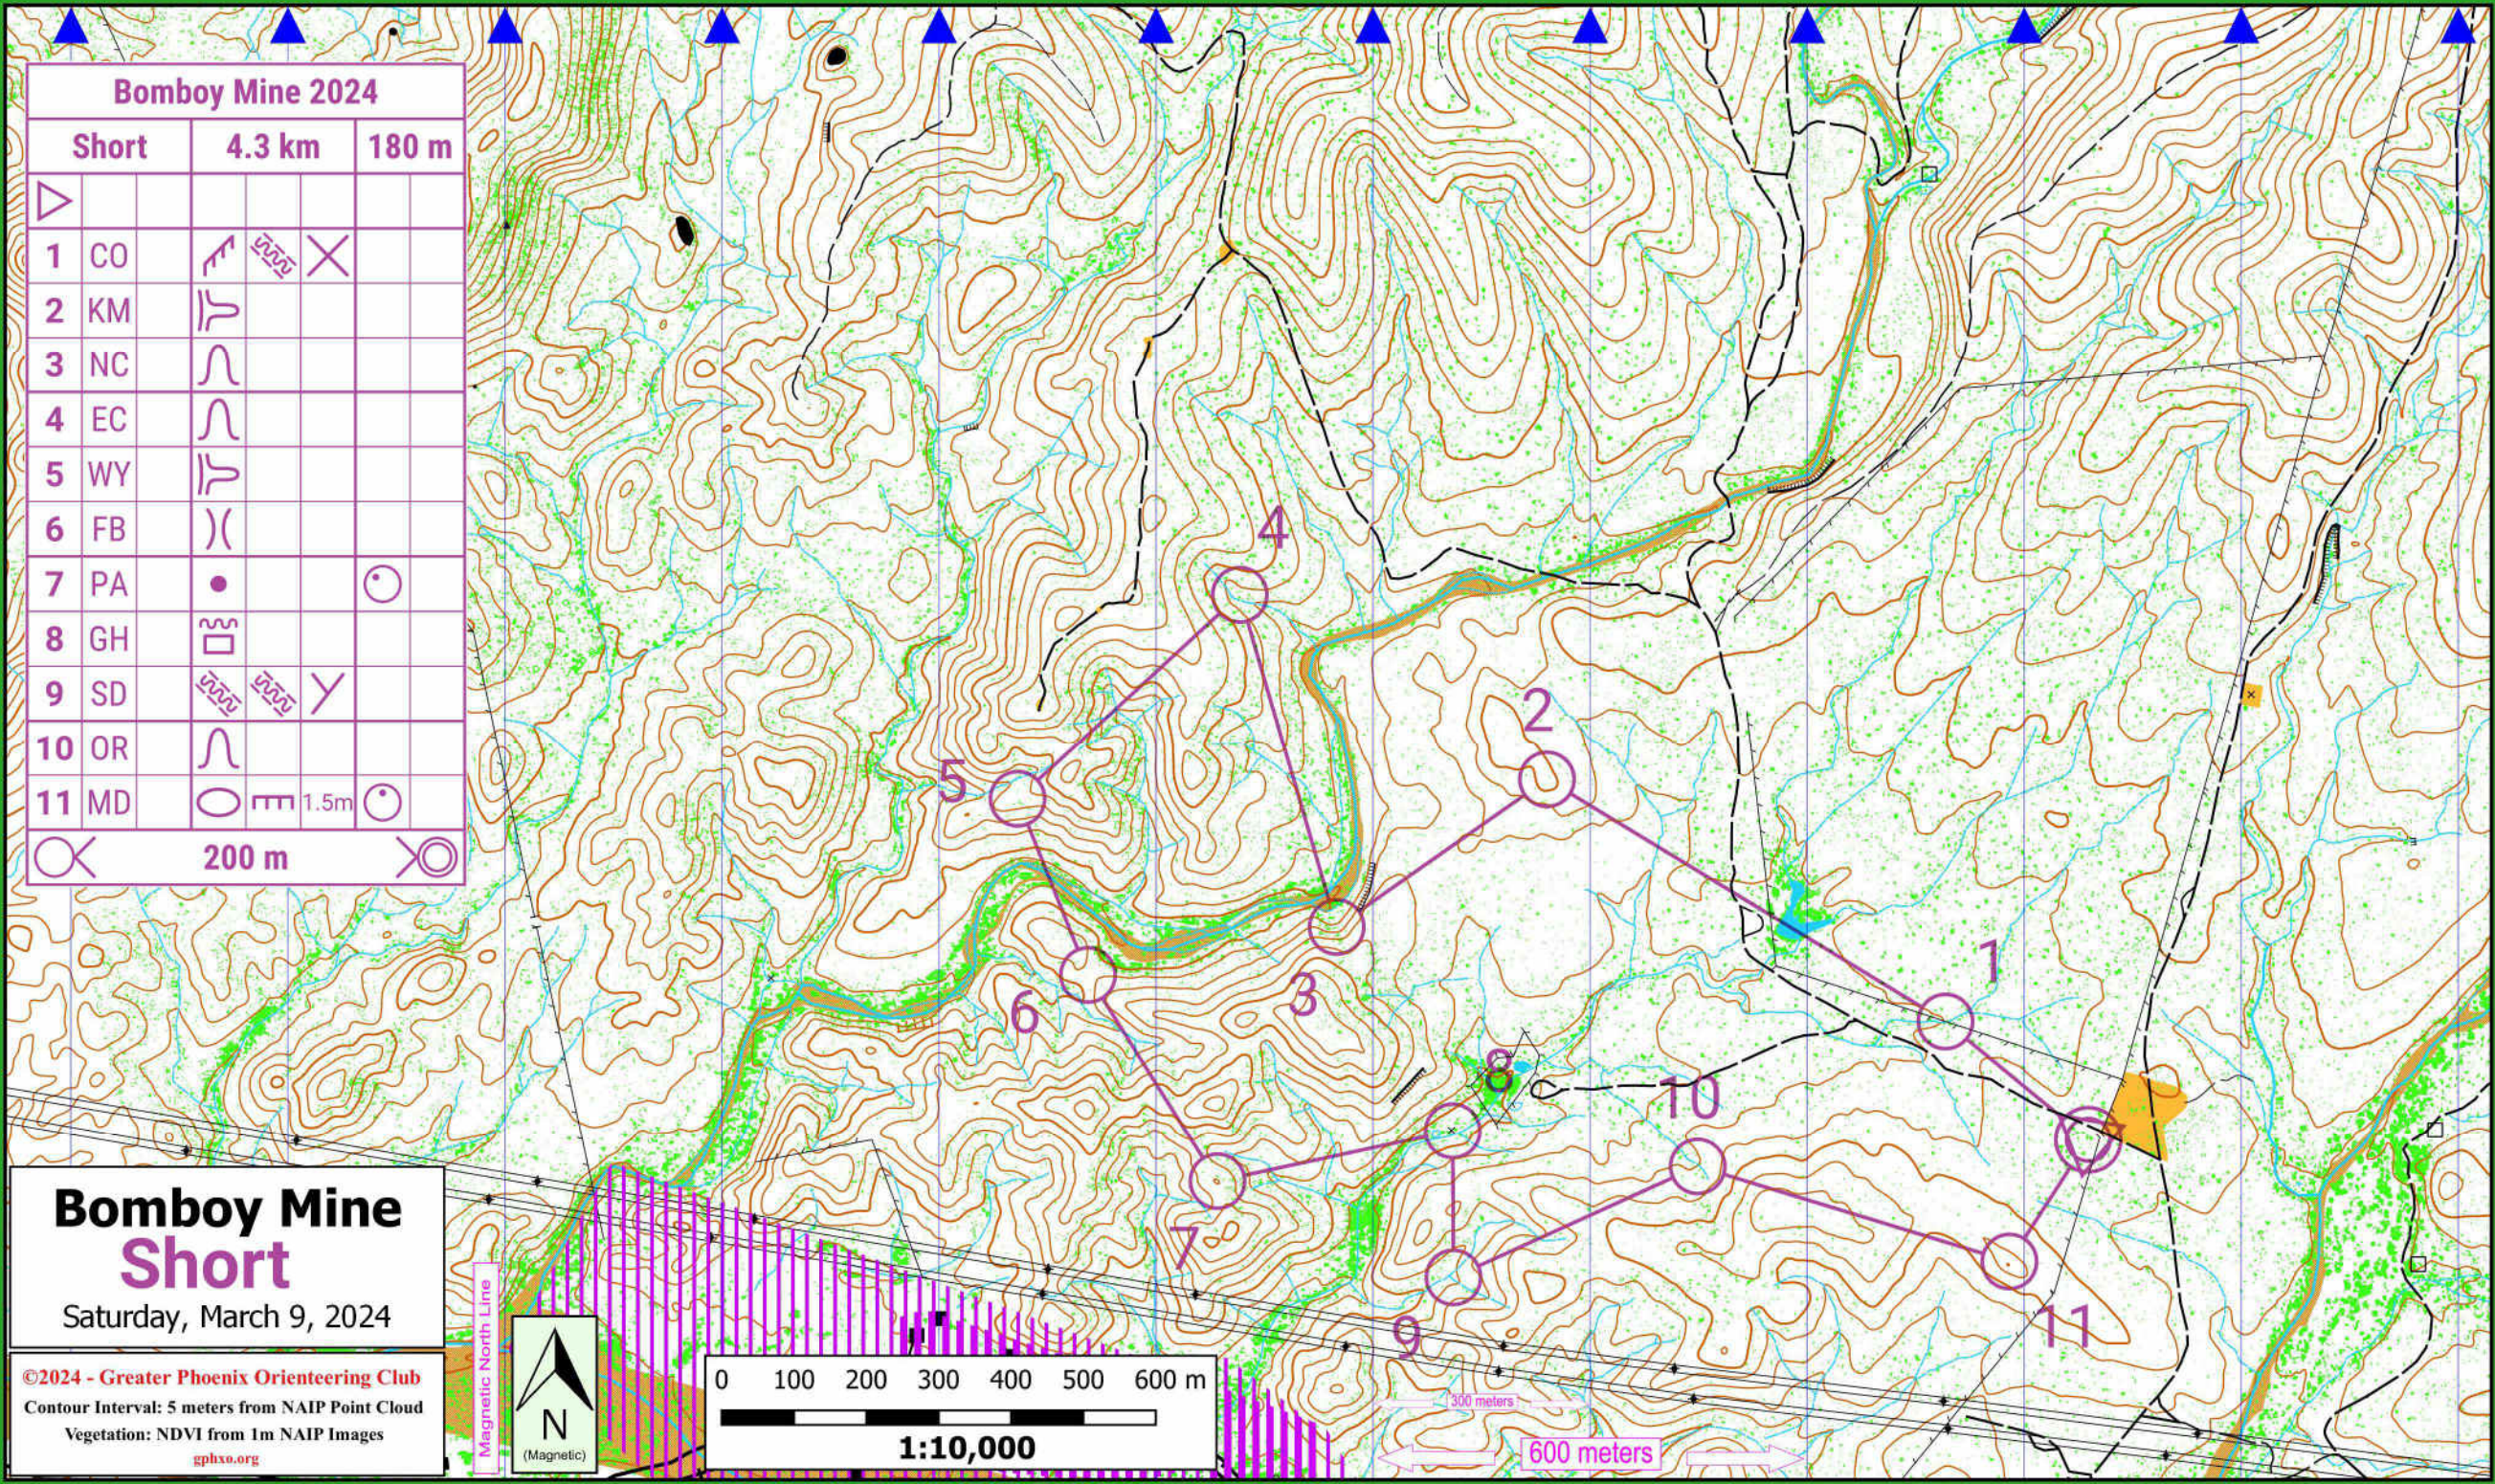

Bomboy Mine 2024				
Short	4.3 km	180 m		
▷				
1	CO			×
2	KM			
3	NC			
4	EC			
5	WY			
6	FB			
7	PA	•		○
8	GH			
9	SD			Y
10	OR			
11	MD	○		○
	200 m			

Bomboy Mine Short
 Saturday, March 9, 2024

©2024 - Greater Phoenix Orienteering Club
 Contour Interval: 5 meters from NAIP Point Cloud
 Vegetation: NDVI from 1m NAIP Images
gphxo.org

Magnetic North Line

300 meters
 600 meters