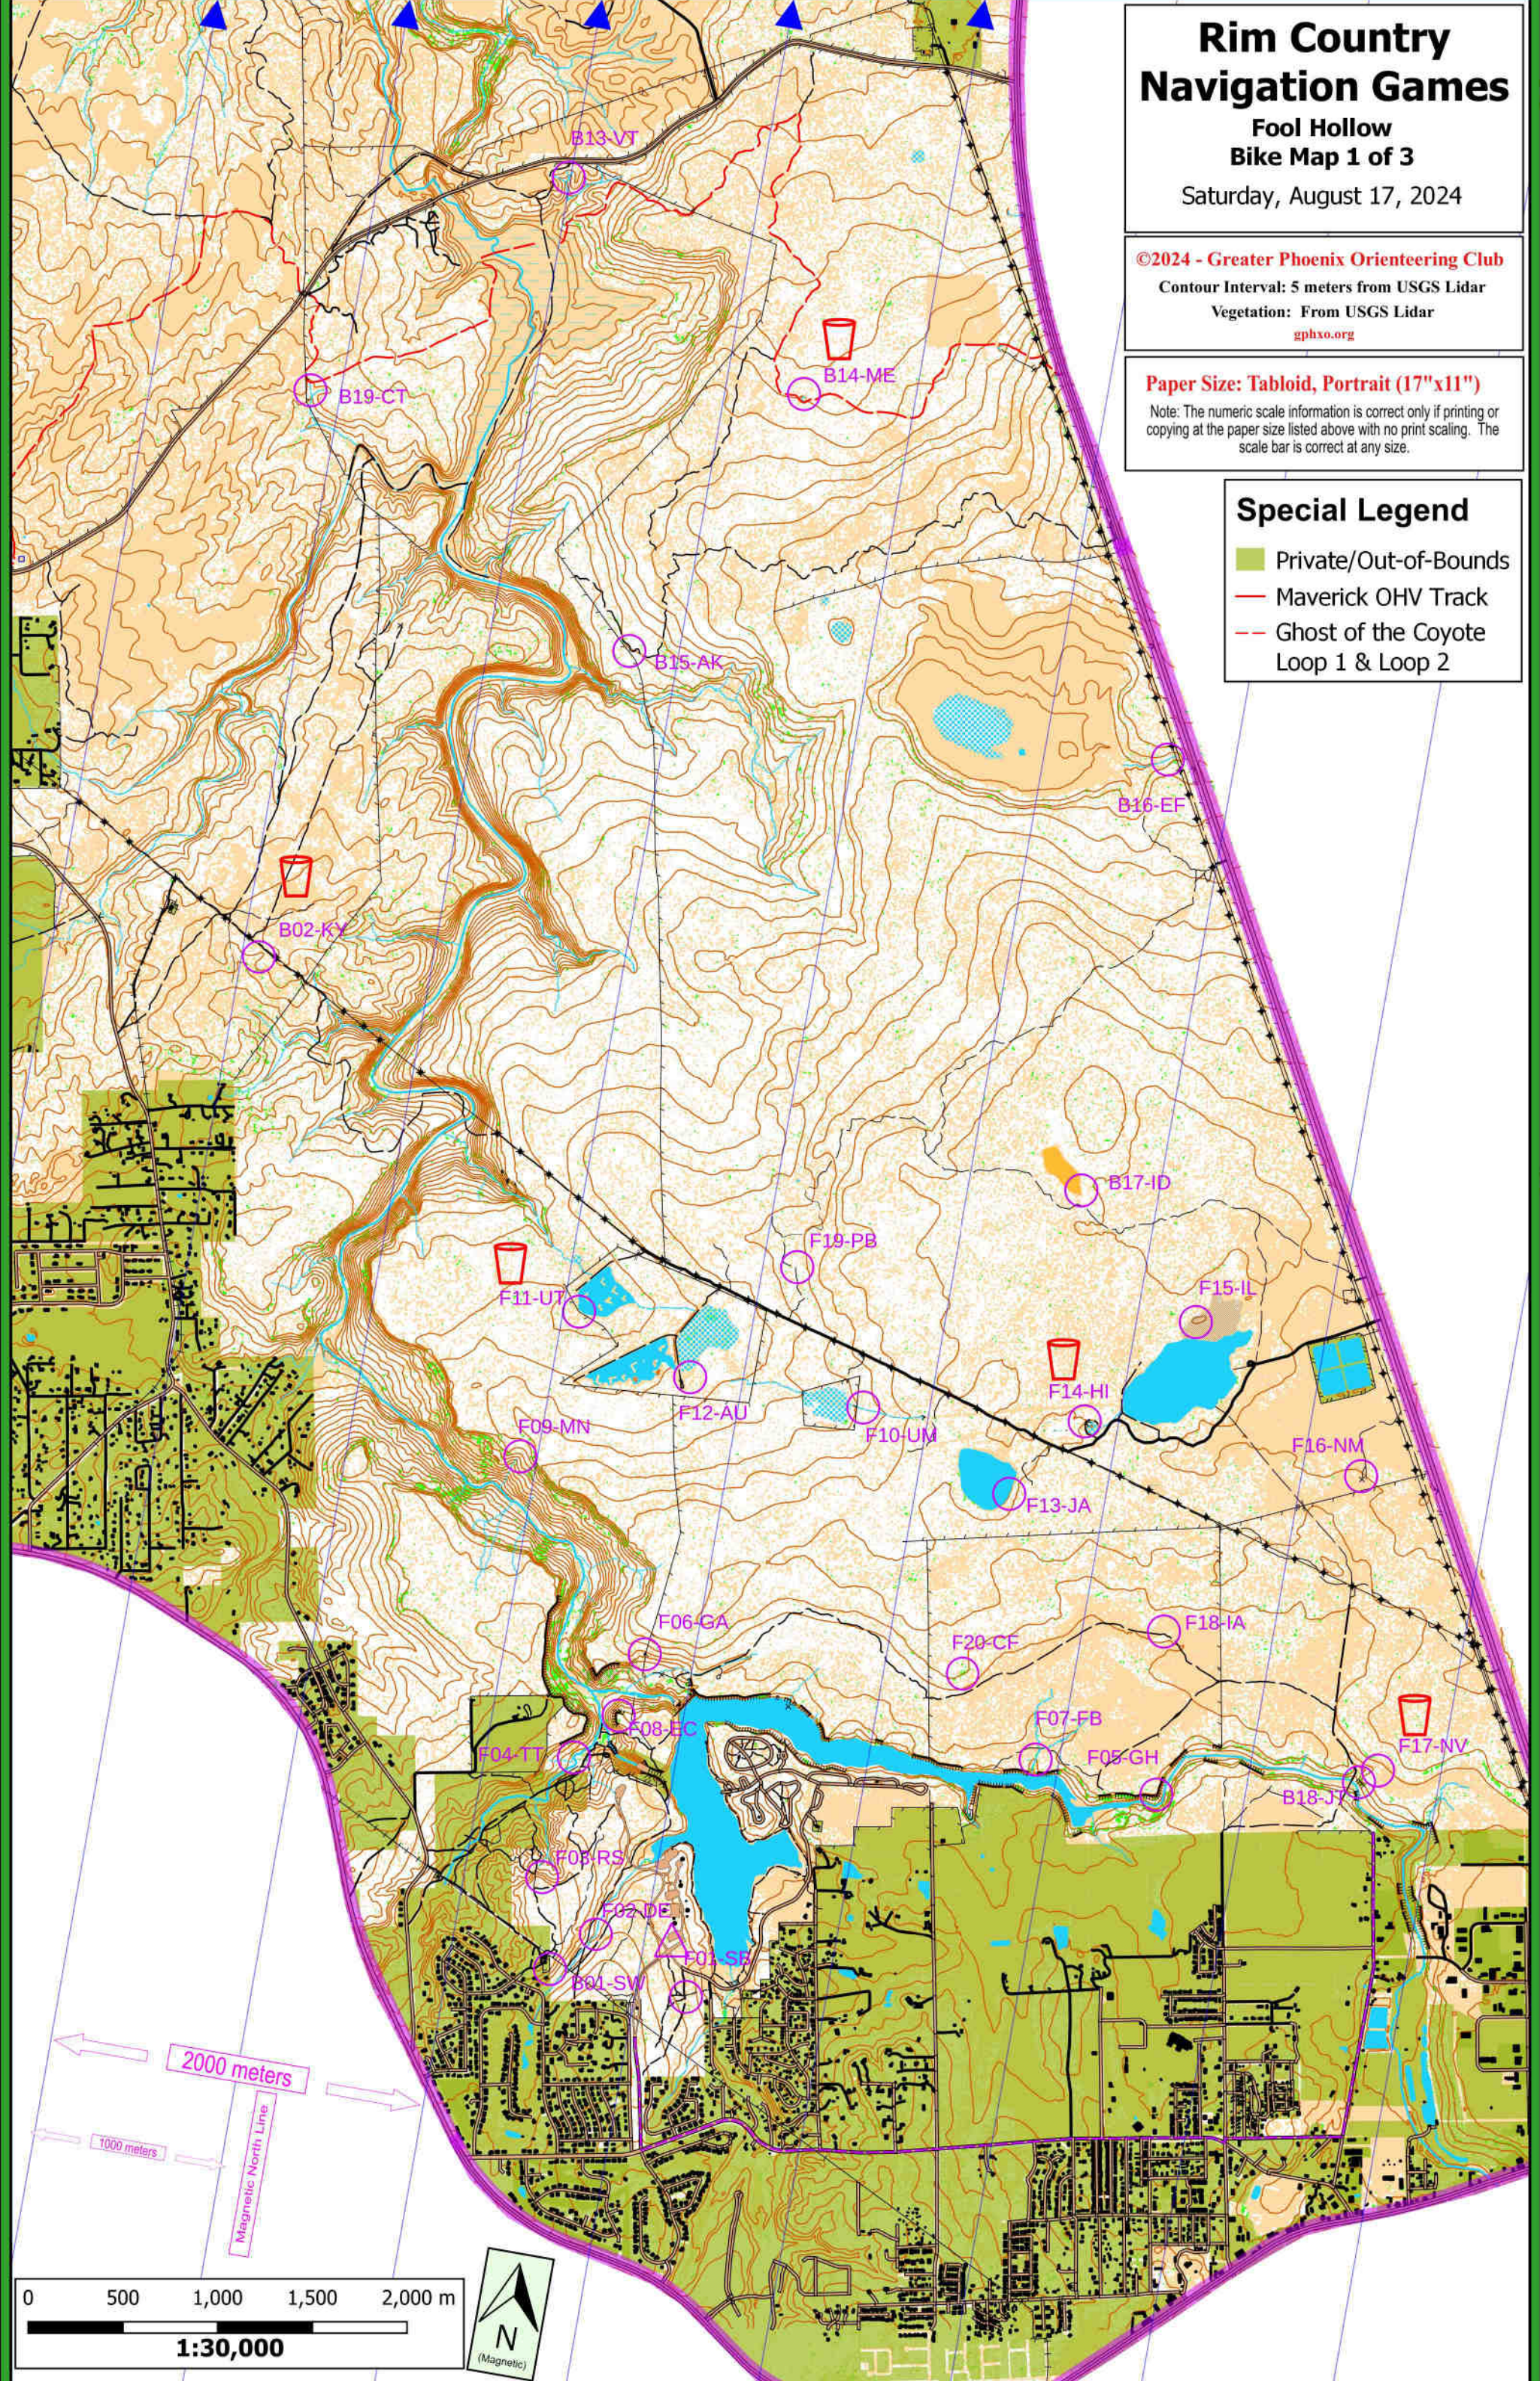

Rim Country Navigation Games

Fool Hollow
Bike Map 1 of 3

Saturday, August 17, 2024

©2024 - Greater Phoenix Orienteering Club

Contour Interval: 5 meters from USGS Lidar

Vegetation: From USGS Lidar

gphxo.org

Paper Size: Tabloid, Portrait (17"x11")

Note: The numeric scale information is correct only if printing or copying at the paper size listed above with no print scaling. The scale bar is correct at any size.

Special Legend

- Private/Out-of-Bounds
- Maverick OHV Track
- Ghost of the Coyote Loop 1 & Loop 2

2000 meters

1000 meters

Magnetic North Line

0 500 1,000 1,500 2,000 m

1:30,000