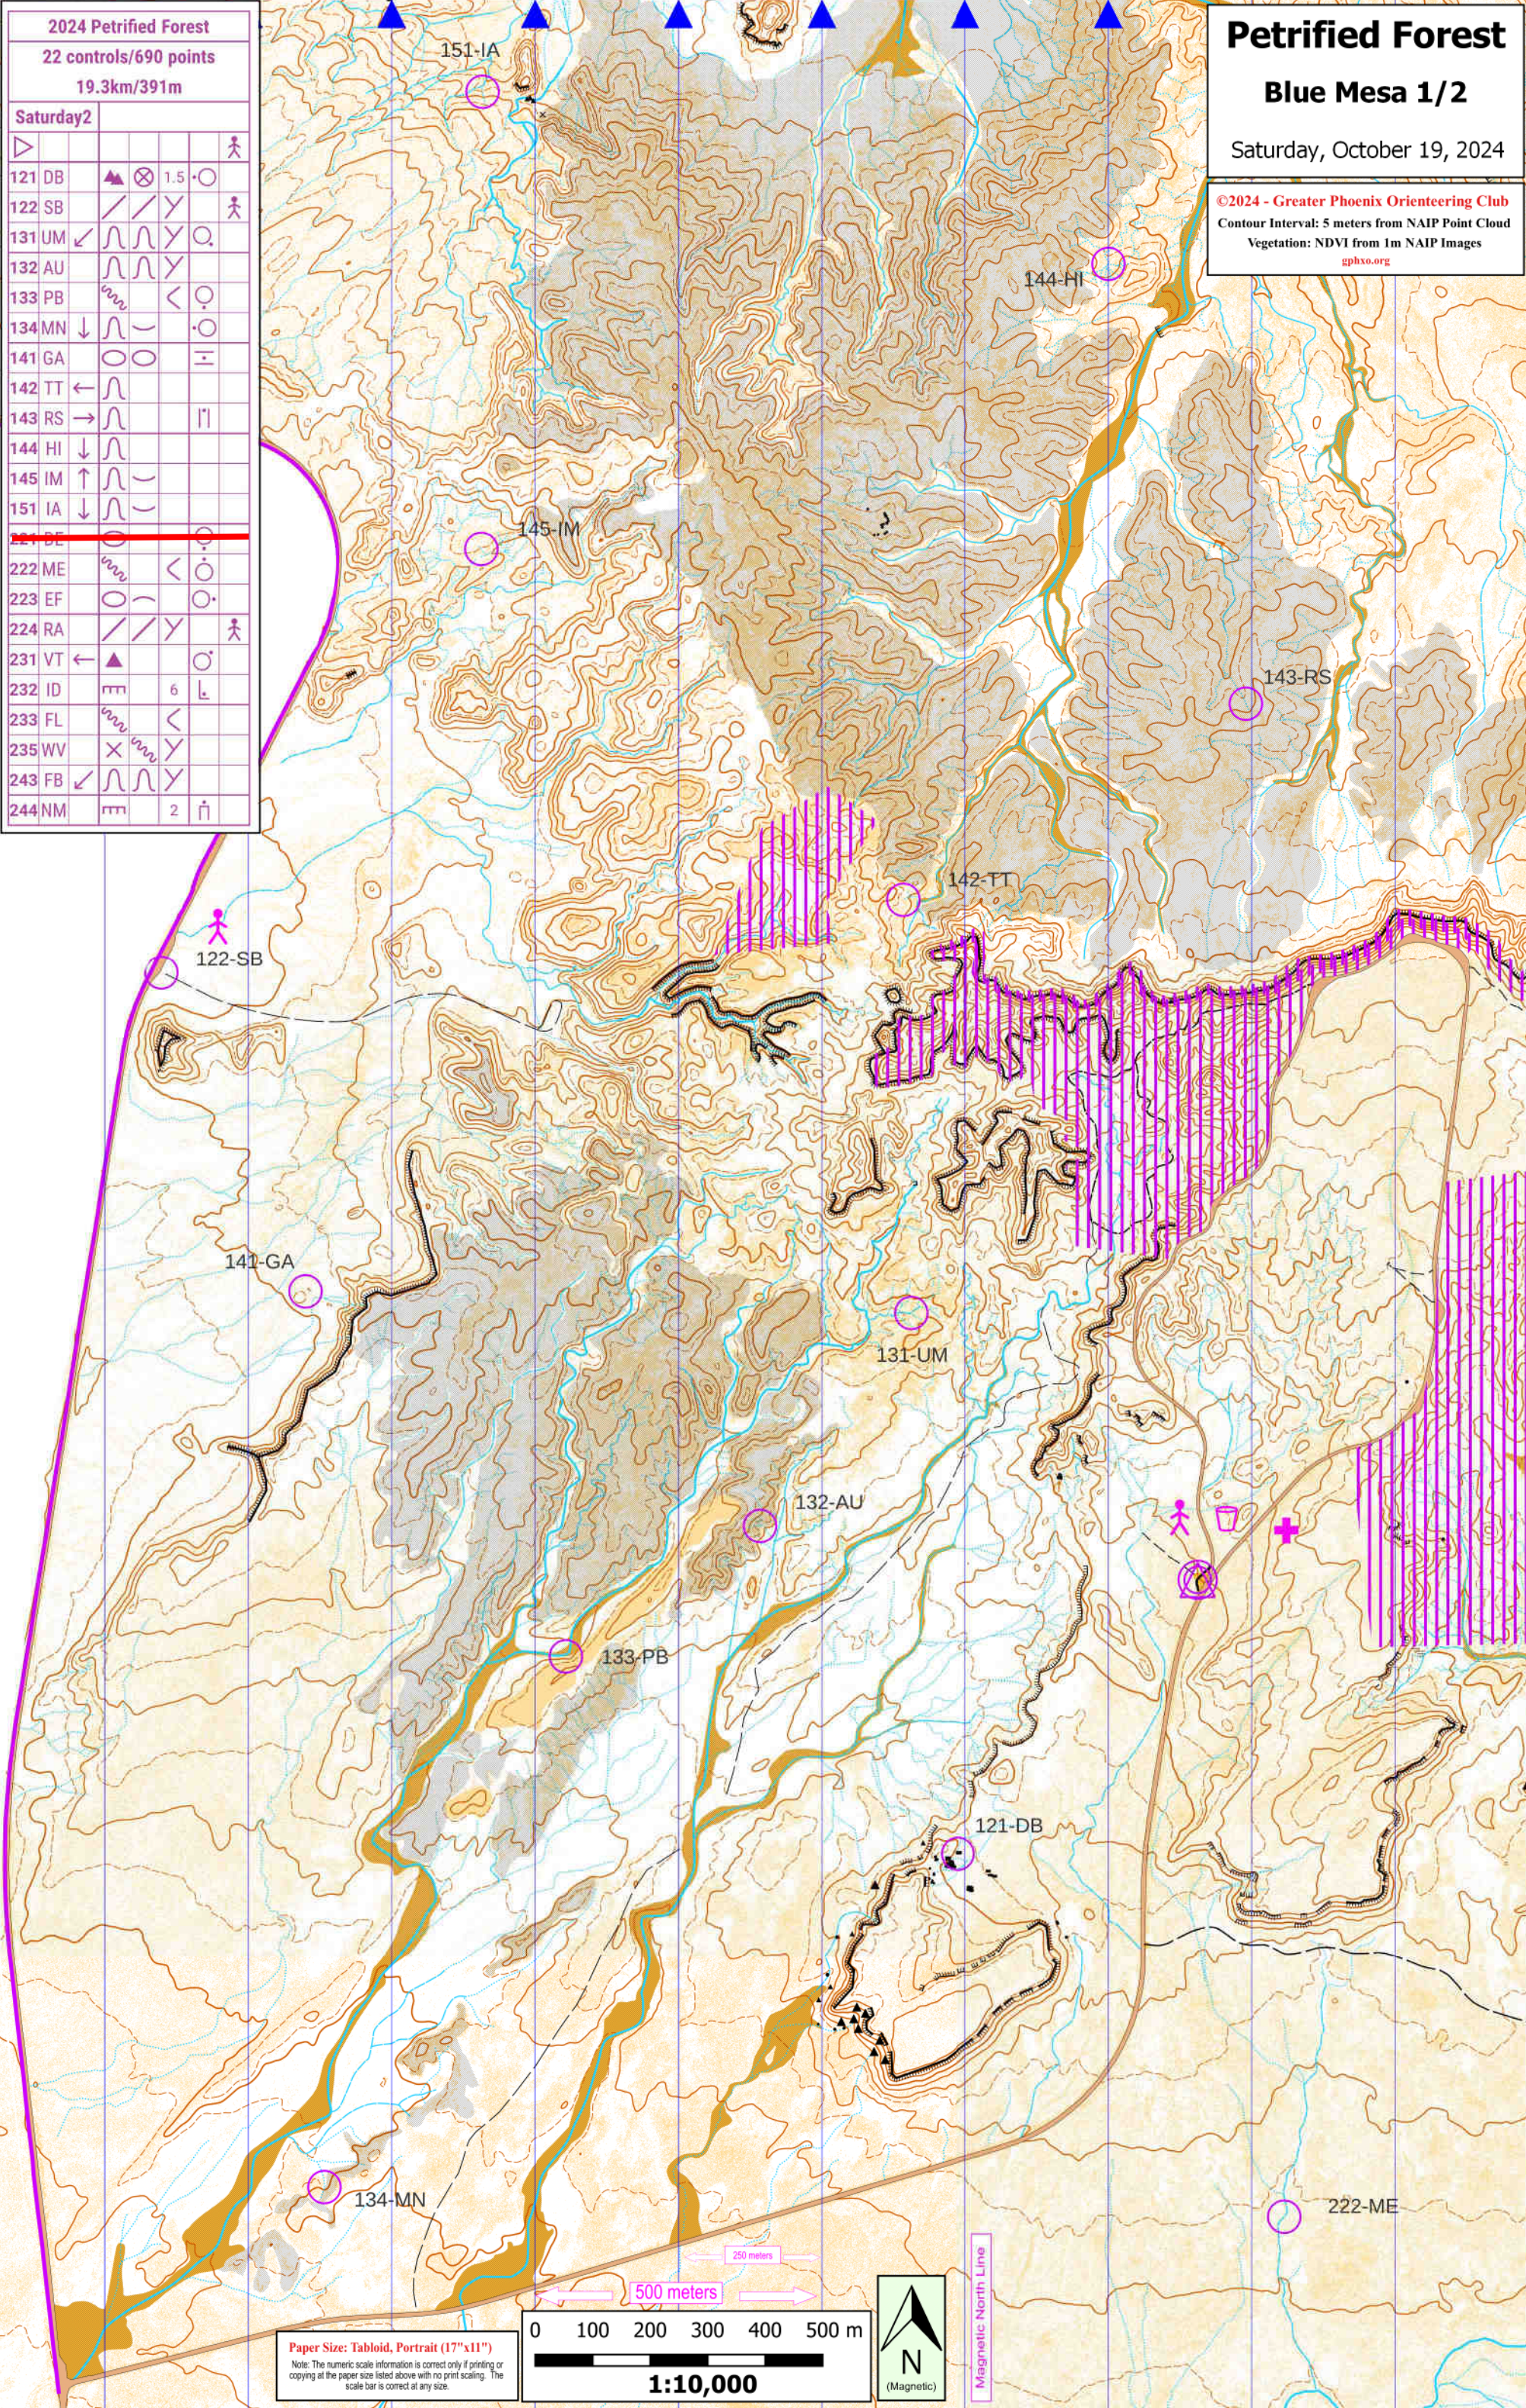

2024 Petrified Forest				
22 controls/690 points				
19.3km/391m				
Saturday2				
121 DB	▲ ⊗ 1.5	○		人
122 SB	/ / Y			人
131 UM	✓ ㄥ ㄥ Y	○		
132 AU	ㄥ ㄥ Y			
133 PB	ㄥ ㄥ <	○		
134 MN	↓ ㄥ -	○		
141 GA	○ ○	≡		
142 TT	← ㄥ			
143 RS	→ ㄥ	≡		
144 HI	↓ ㄥ			
145 IM	↑ ㄥ -			
151 IA	↓ ㄥ -			
151 IA	↓ ㄥ -			
222 ME	ㄥ ㄥ <	○		
223 EF	○ -	○		
224 RA	/ / Y	人		
231 VT	← ▲	○		
232 ID	mm 6	L		
233 FL	ㄥ ㄥ <			
235 WV	X ㄥ Y			
243 FB	✓ ㄥ ㄥ Y			
244 NM	mm 2	≡		

Petrified Forest
Blue Mesa 1/2
 Saturday, October 19, 2024
 ©2024 - Greater Phoenix Orienteering Club
 Contour Interval: 5 meters from NAIP Point Cloud
 Vegetation: NDVI from 1m NAIP Images
 gphxo.org

Paper Size: Tabloid, Portrait (17"x11")
 Note: The numeric scale information is correct only if printing or copying at the paper size listed above with no print scaling. The scale bar is correct at any size.

Magnetic North Line