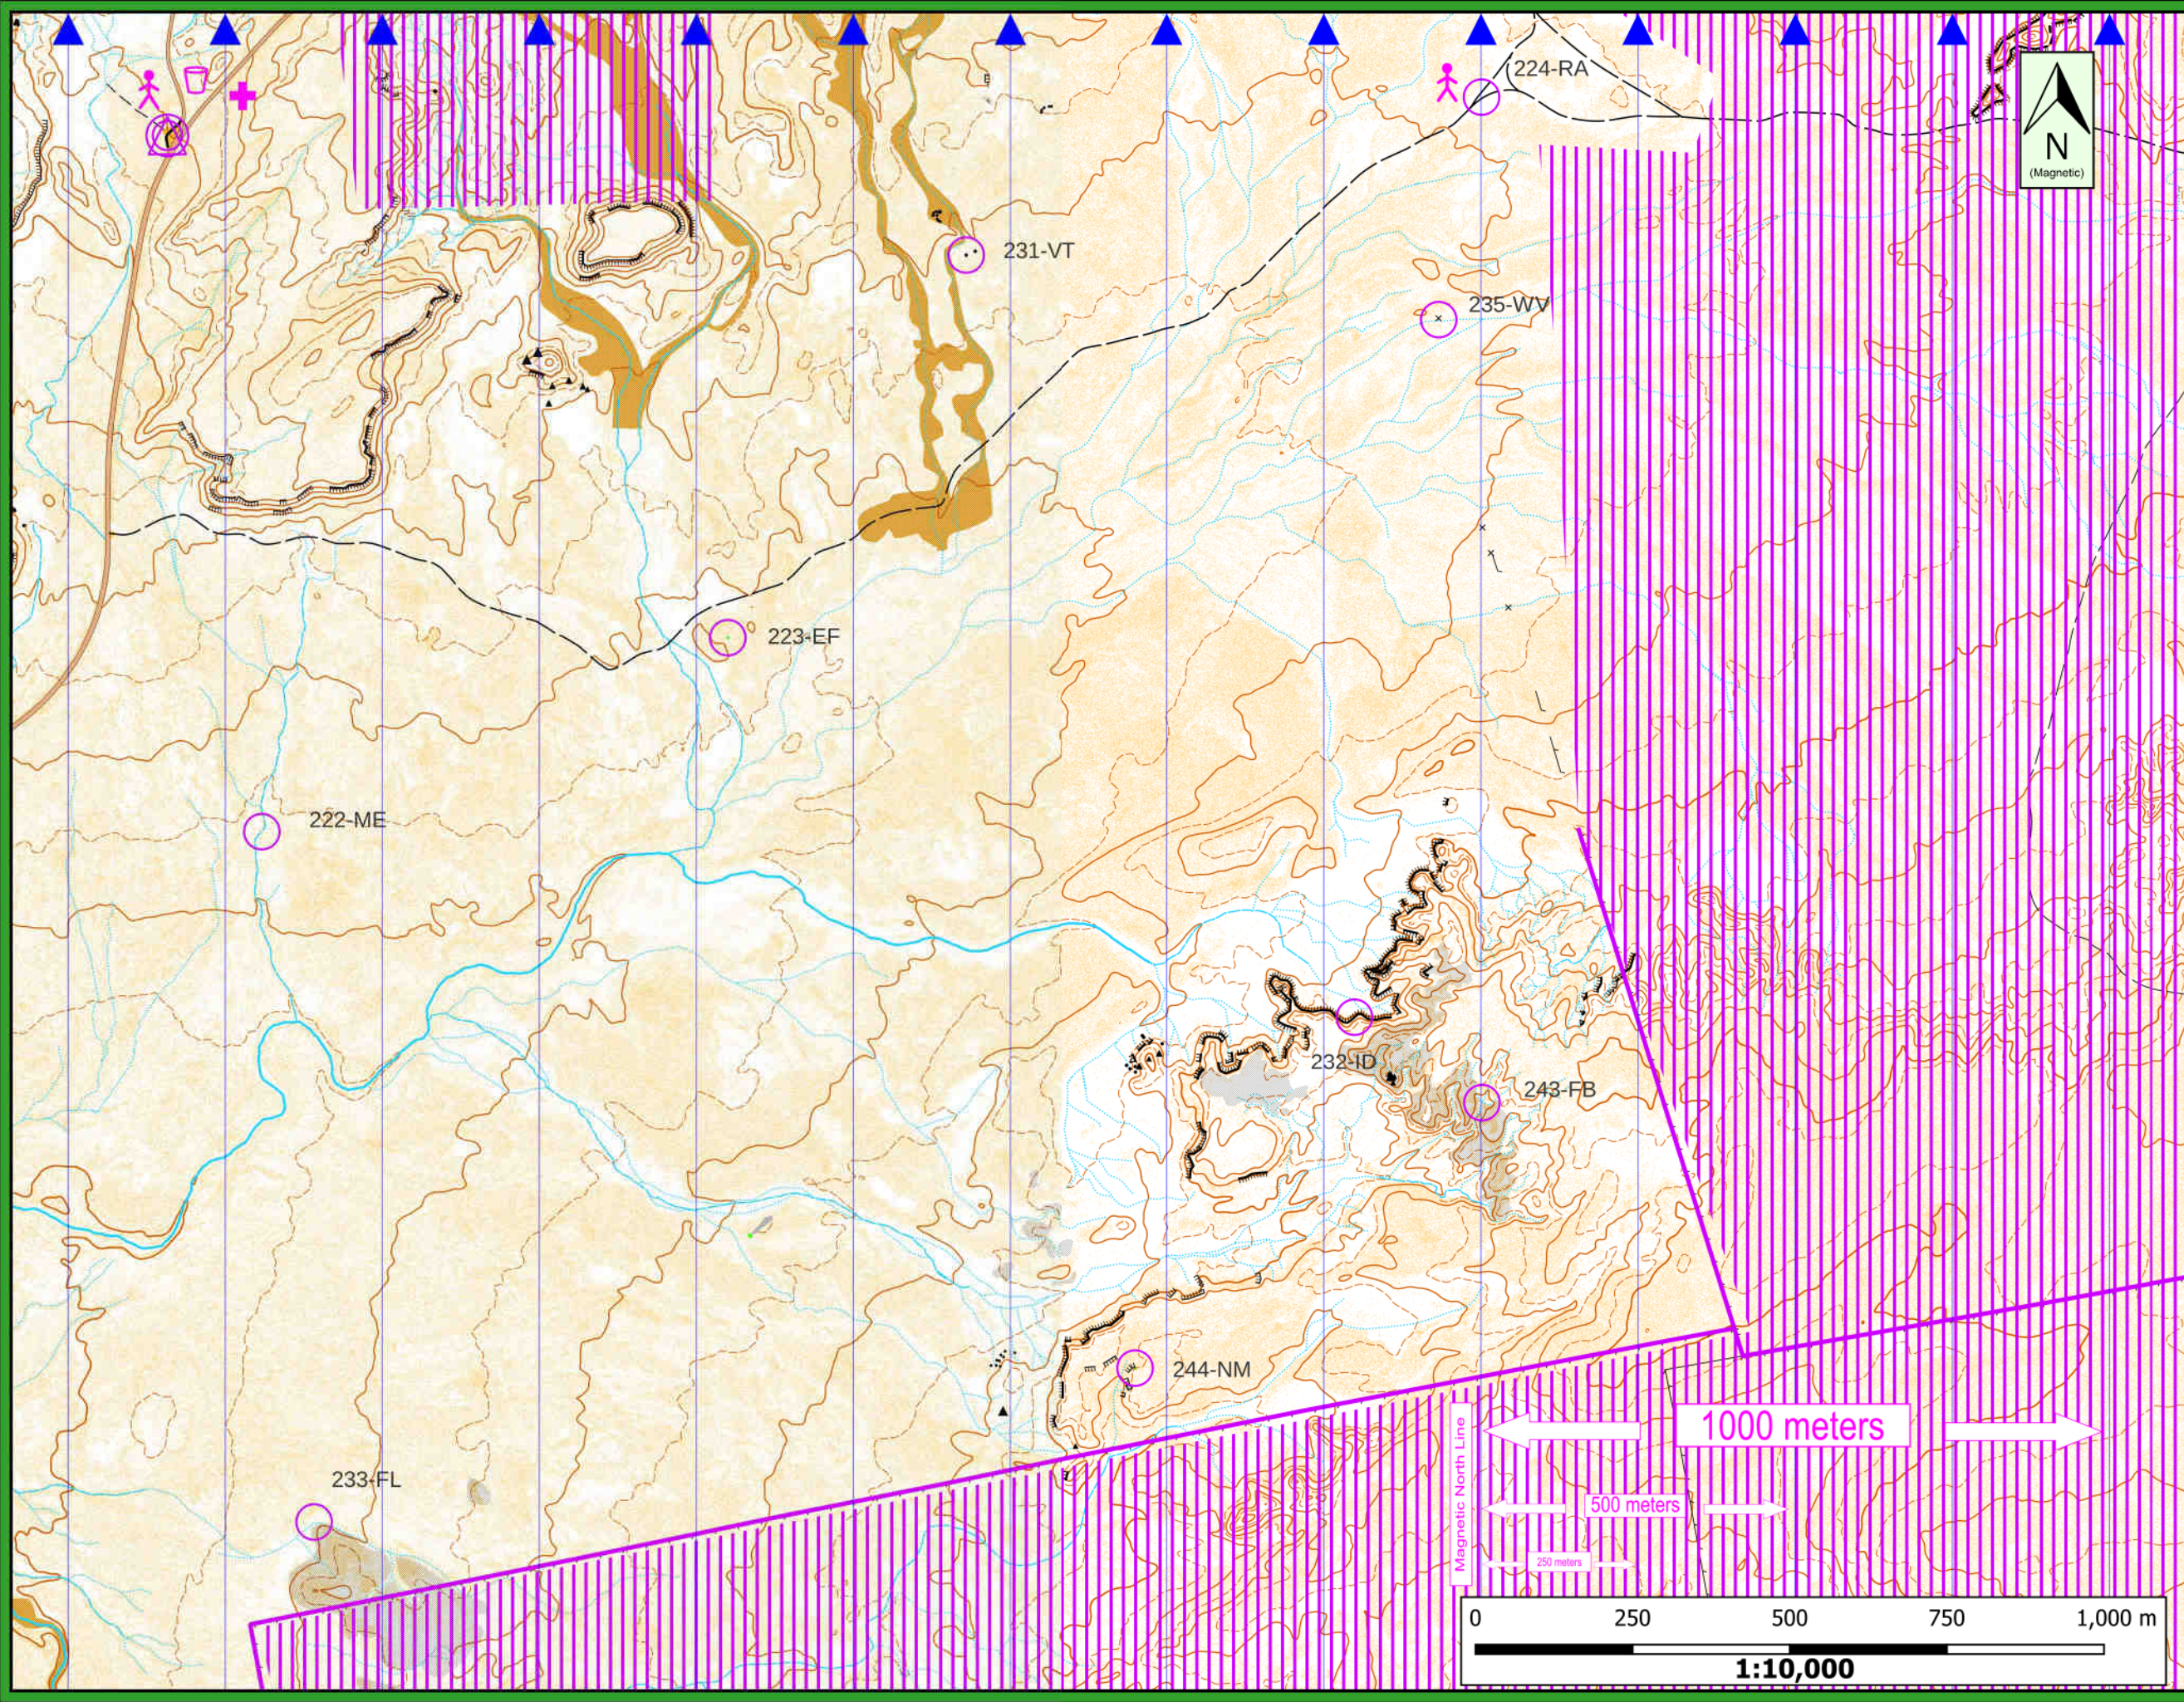

Petrified Forest

Blue Mesa 2/2

Saturday, October 19, 2024

©2024 - Greater Phoenix Orienteering Club
 Contour Interval: 5 meters from NAIP Point Cloud
 Vegetation: NDVI from 1m NAIP Images
gphxo.org

Paper Size: Tabloid, Landscape (17"x11")

Note: The numeric scale information is correct only if printing or copying at the paper size listed above with no print scaling. The scale bar is correct at any size.

2024 Petrified Forest				
22 controls/690 points				
19.3km/391m				
Saturday2				
Control	Symbol	Value	Symbol	Symbol
121 DB	▲ ⊗	1.5	○	⊙
122 SB	/ /	Y		⊙
131 UM	↙	∩ ∩	Y	○
132 AU		∩ ∩	Y	
133 PB	∩		<	○
134 MN	↓	∩	∩	○
141 GA		○ ○		≡
142 TT	←	∩		
143 RS	→	∩		
144 HI	↓	∩		
145 IM	↑	∩	∩	
151 IA	↓	∩	∩	
221 DE				○
222 ME	∩		<	○
223 EF	○	∩		○
224 RA	/ /	Y		⊙
231 VT	←	▲		○
232 ID	∩	6		⊙
233 FL	∩		<	
235 WV	X	∩	Y	
243 FB	↙	∩ ∩	Y	
244 NM	∩	2		⊙