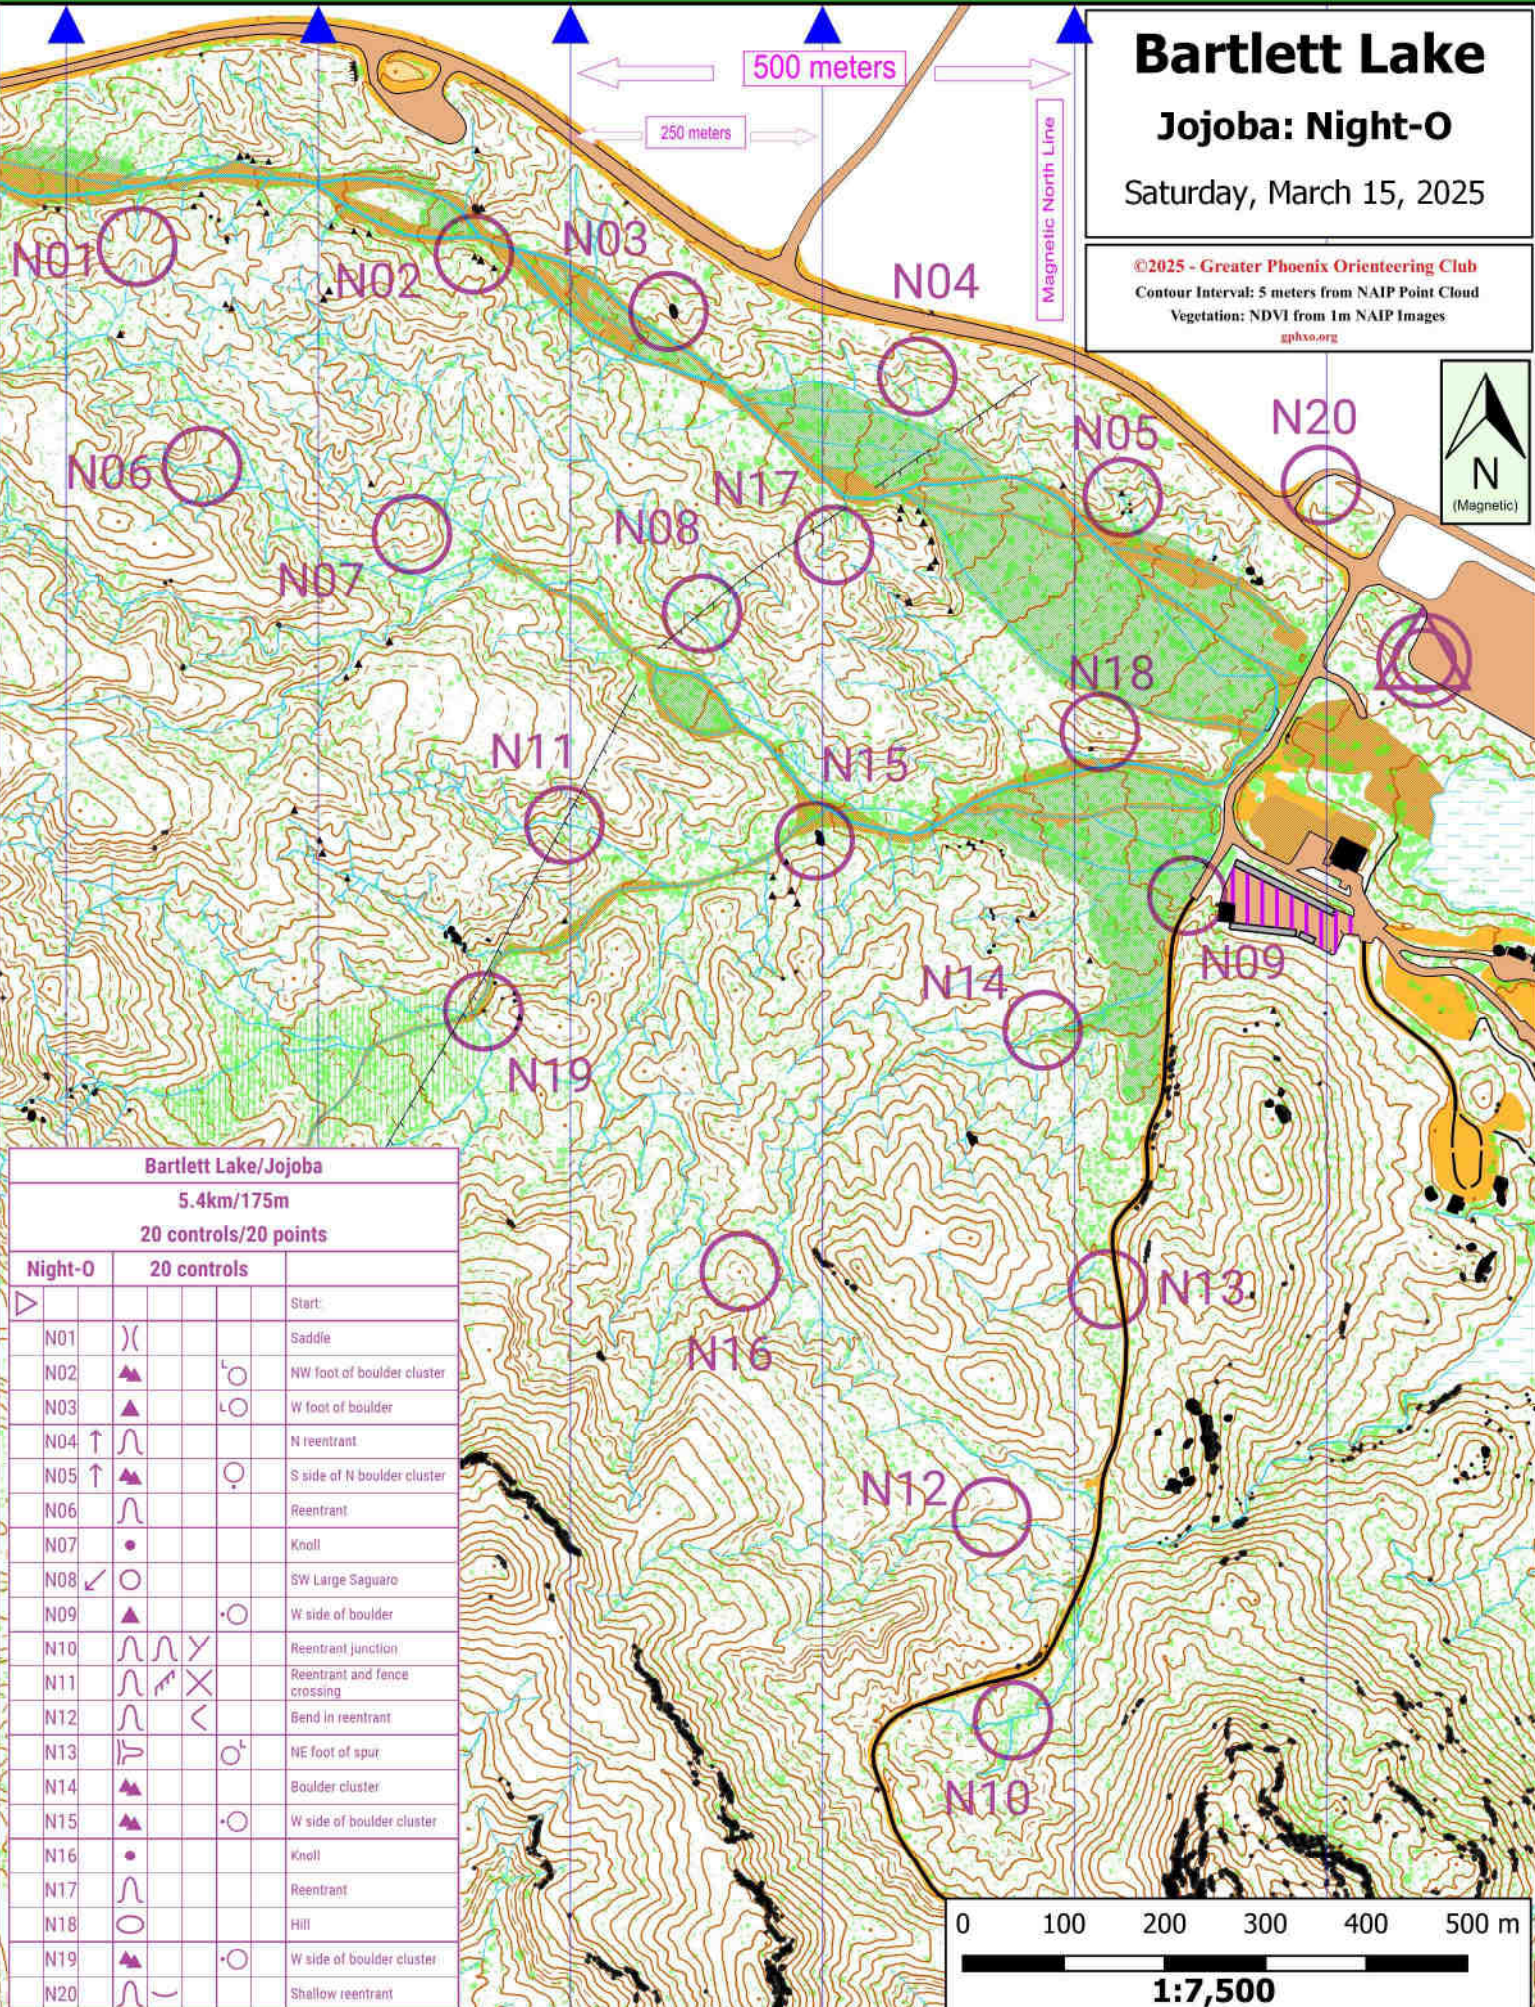

# Bartlett Lake

## Jojoba: Night-O

Saturday, March 15, 2025

©2025 - Greater Phoenix Orienteering Club  
 Contour Interval: 5 meters from NAIP Point Cloud  
 Vegetation: NDVI from 1m NAIP Images  
[gphoxo.org](http://gphoxo.org)

Bartlett Lake/Jojoba			
5.4km/175m			
20 controls/20 points			
Night-O	20 controls		Start
▷			
N01	)		Saddle
N02	▲	○	NW foot of boulder cluster
N03	▲	○	W foot of boulder
N04	↑	∩	N reentrant
N05	↑	▲	S side of N boulder cluster
N06	∩		Reentrant
N07	•		Knoll
N08	✓	○	SW Large Saguaro
N09	▲	•○	W side of boulder
N10	∩	∩	Reentrant junction
N11	∩	✕	Reentrant and fence crossing
N12	∩	<	Bend in reentrant
N13	∩	♂	NE foot of spur
N14	▲		Boulder cluster
N15	▲	•○	W side of boulder cluster
N16	•		Knoll
N17	∩		Reentrant
N18	○		Hill
N19	▲	•○	W side of boulder cluster
N20	∩		Shallow reentrant