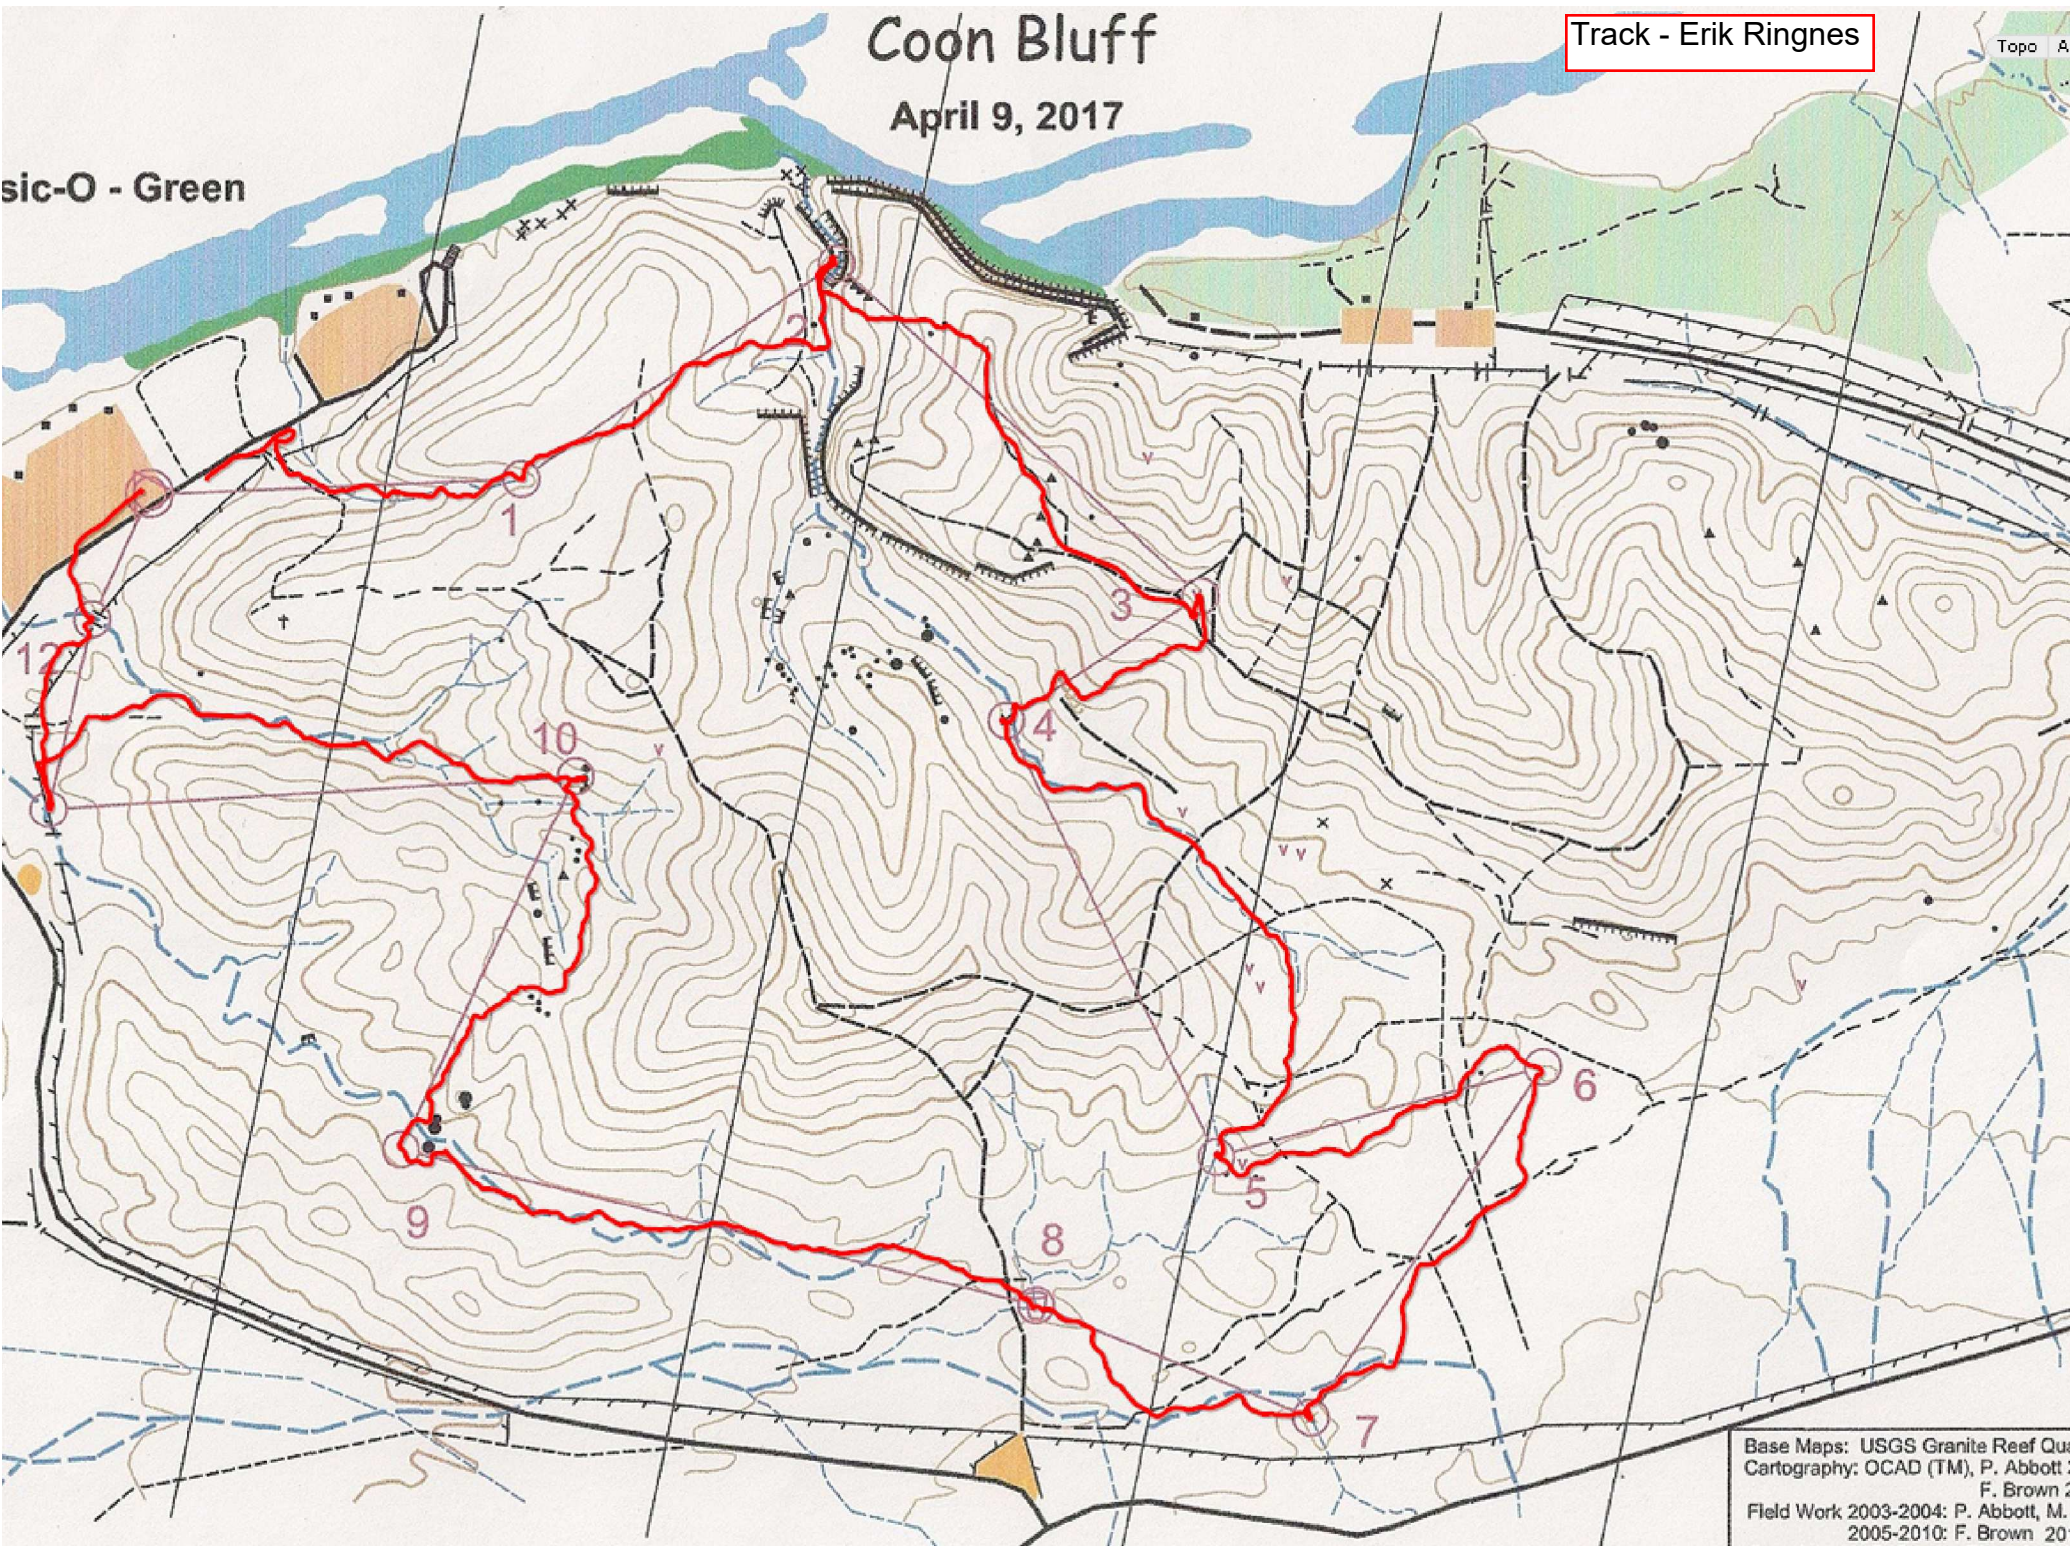

# Coon Bluff

April 9, 2017

Track - Erik Ringnes

sic-O - Green

Base Maps: USGS Granite Reef Qu  
Cartography: OCAD (TM), P. Abbott  
F. Brown  
Field Work 2003-2004: P. Abbott, M.  
2005-2010: F. Brown 20