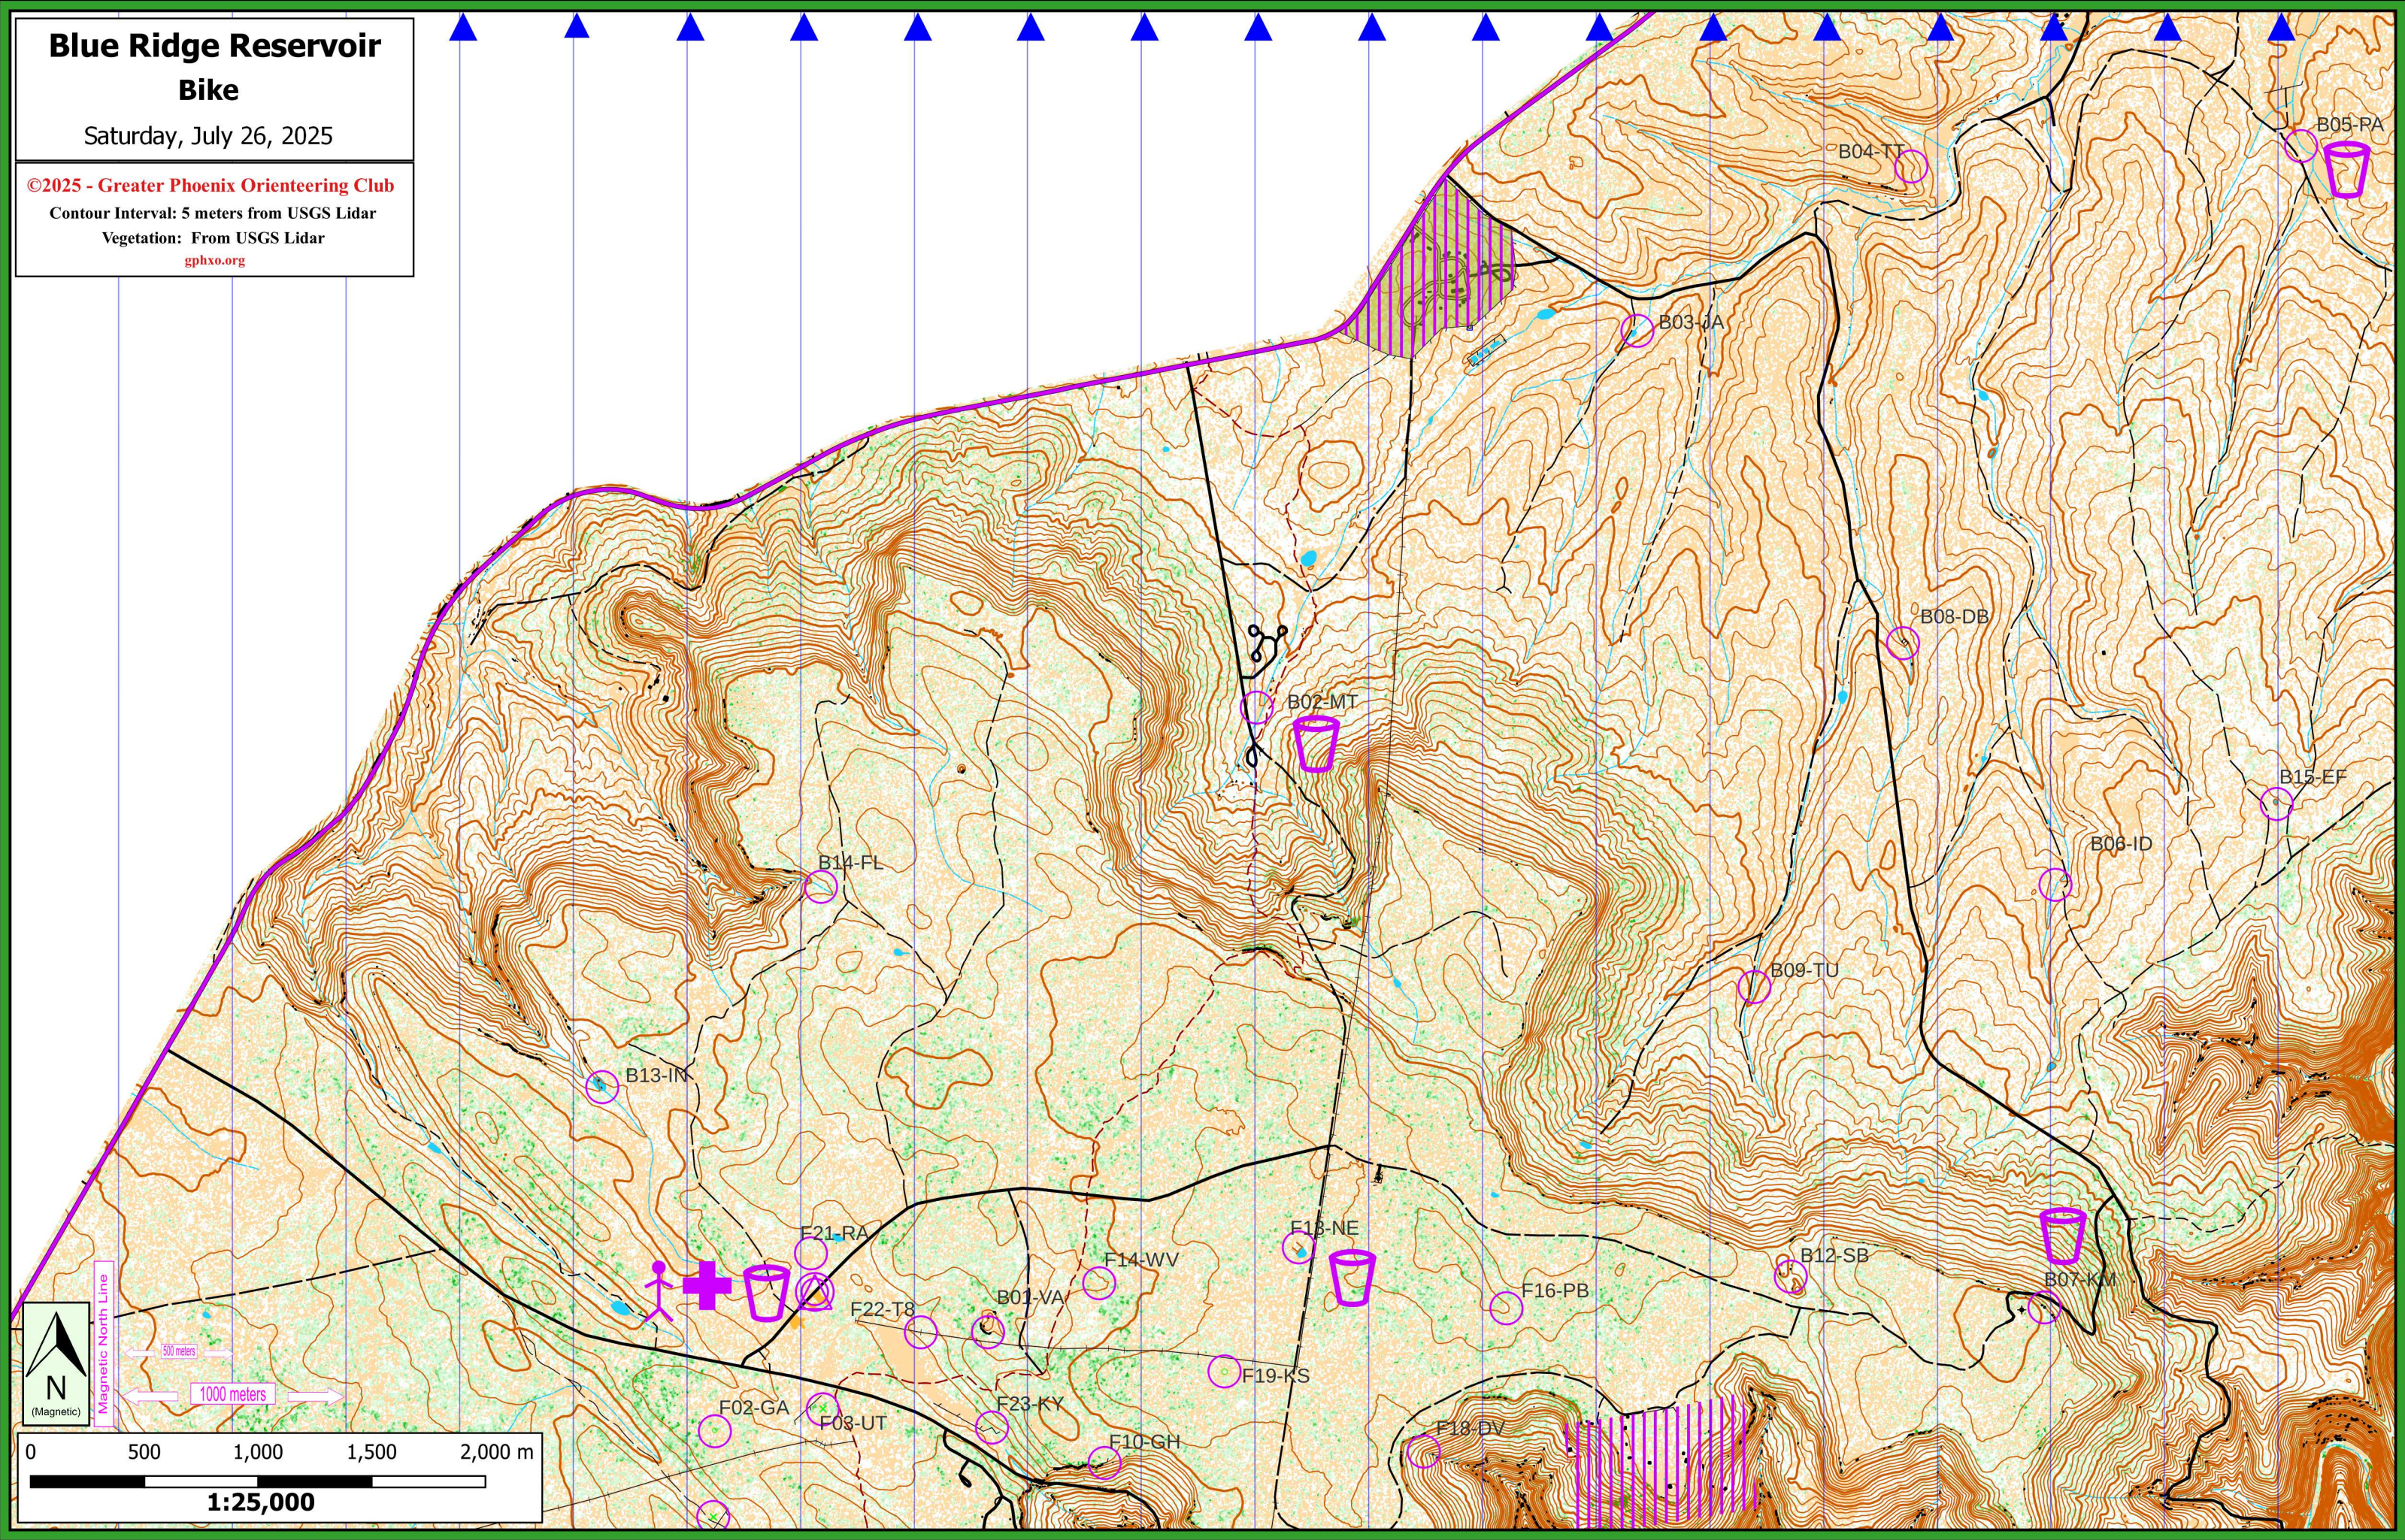

Blue Ridge Reservoir Bike

Saturday, July 26, 2025

©2025 - Greater Phoenix Orienteering Club

Contour Interval: 5 meters from USGS Lidar

Vegetation: From USGS Lidar

gphxo.org

0 500 1,000 1,500 2,000 m

1:25,000

Magnetic North Line

500 meters

1000 meters

N
(Magnetic)